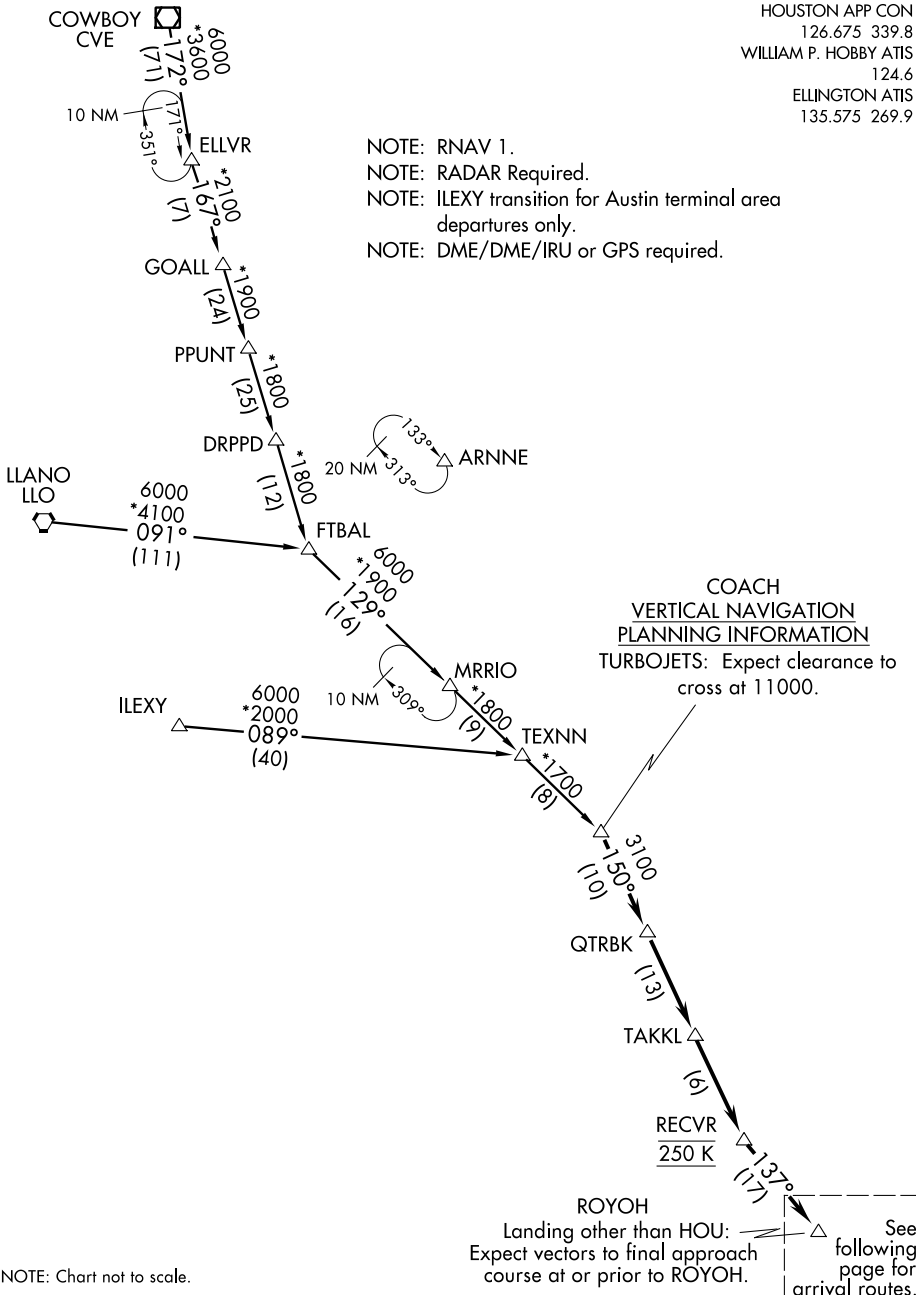

COACH THREE ARRIVAL (RNAV) Transition Routes

HOUSTON APP CON
 126.675 339.8
 WILLIAM P. HOBBY ATIS
 124.6
 ELLINGTON ATIS
 135.575 269.9

- NOTE: RNAV 1.
- NOTE: RADAR Required.
- NOTE: ILEXY transition for Austin terminal area departures only.
- NOTE: DME/DME/IRU or GPS required.

NOTE: Chart not to scale.

SC-5, 07 FEB 2013 to 07 MAR 2013

SC-5, 07 FEB 2013 to 07 MAR 2013

COACH THREE ARRIVAL (RNAV) Transition Routes