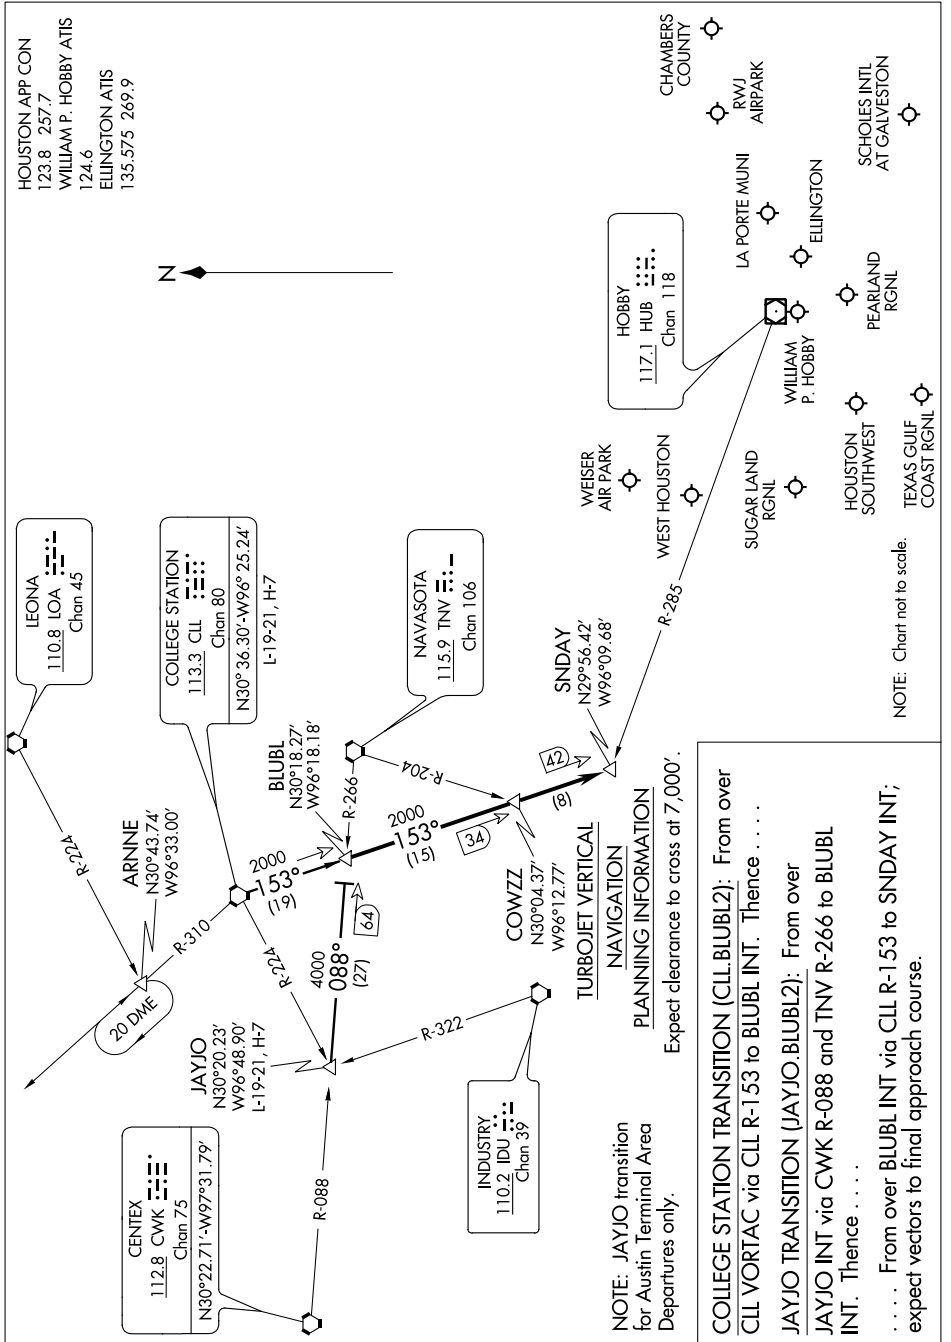

BLUBELL TWO ARRIVAL

HOUSTON, TEXAS

SC-5, 07 FEB 2013 to 07 MAR 2013

SC-5, 07 FEB 2013 to 07 MAR 2013

BLUBELL TWO ARRIVAL

HOUSTON, TEXAS