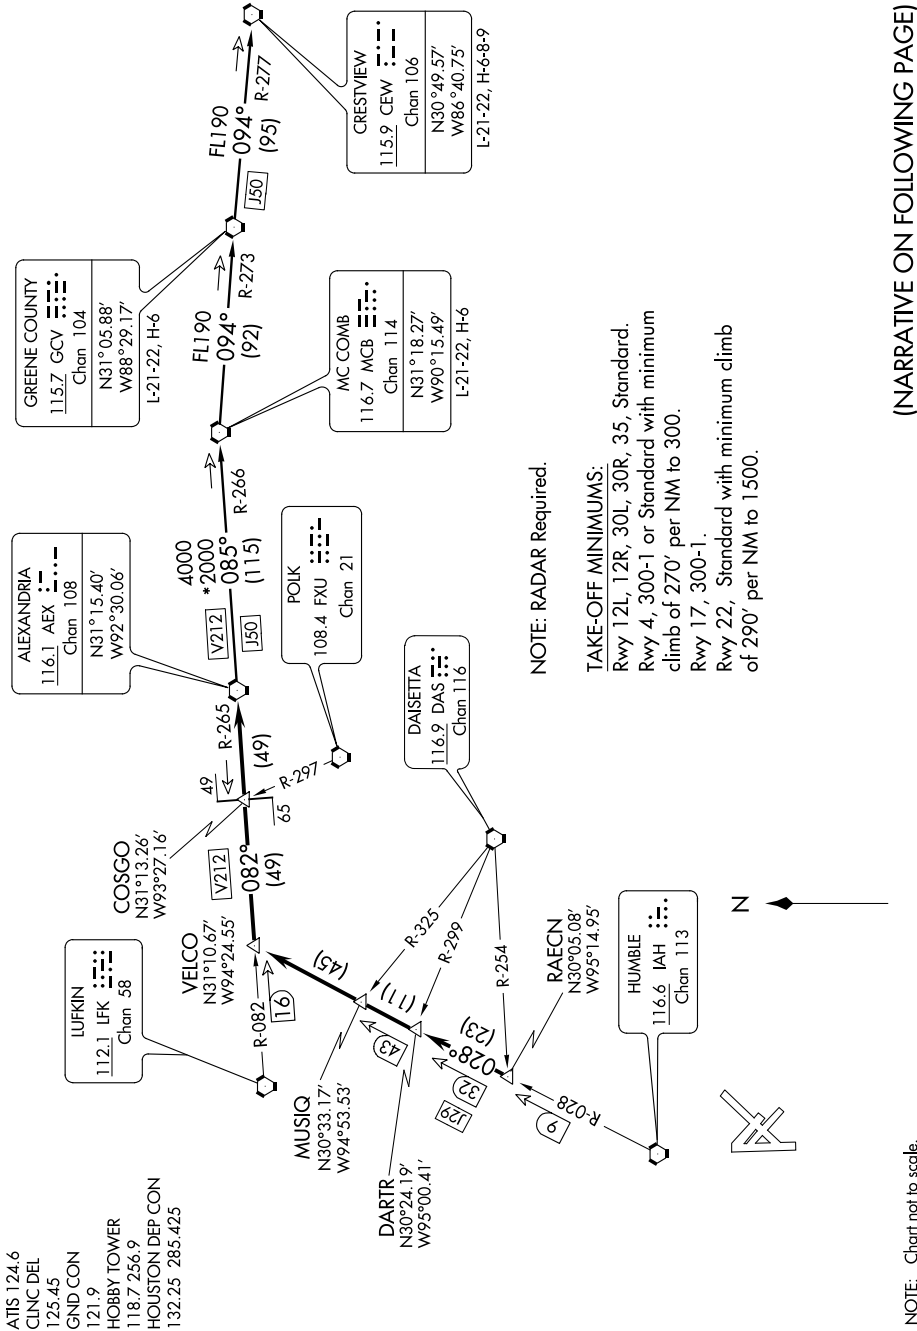

ALEXANDRIA FIVE DEPARTURE

SL-198 (FAA)

HOUSTON/ WILLIAM P. HOBBY (HOU)
HOUSTON, TEXAS

SC-5, 07 FEB 2013 to 07 MAR 2013

ATIS 124.6
CLNC DEL 125.45
GND CON 121.9
HOBBY TOWER 118.7 256.9
HOUSTON DEP CON 132.25 285.425

NOTE: RADAR Required.

TAKE-OFF MINIMUMS:

- Rwy 12L, 12R, 30L, 30R, 35, Standard.
- Rwy 4, 300-1 or Standard with minimum climb of 270' per NM to 300.
- Rwy 17, 300-1.
- Rwy 22, Standard with minimum climb of 290' per NM to 1500.

NOTE: Chart not to scale.

(NARRATIVE ON FOLLOWING PAGE)

ALEXANDRIA FIVE DEPARTURE

SC-5, 07 FEB 2013 to 07 MAR 2013