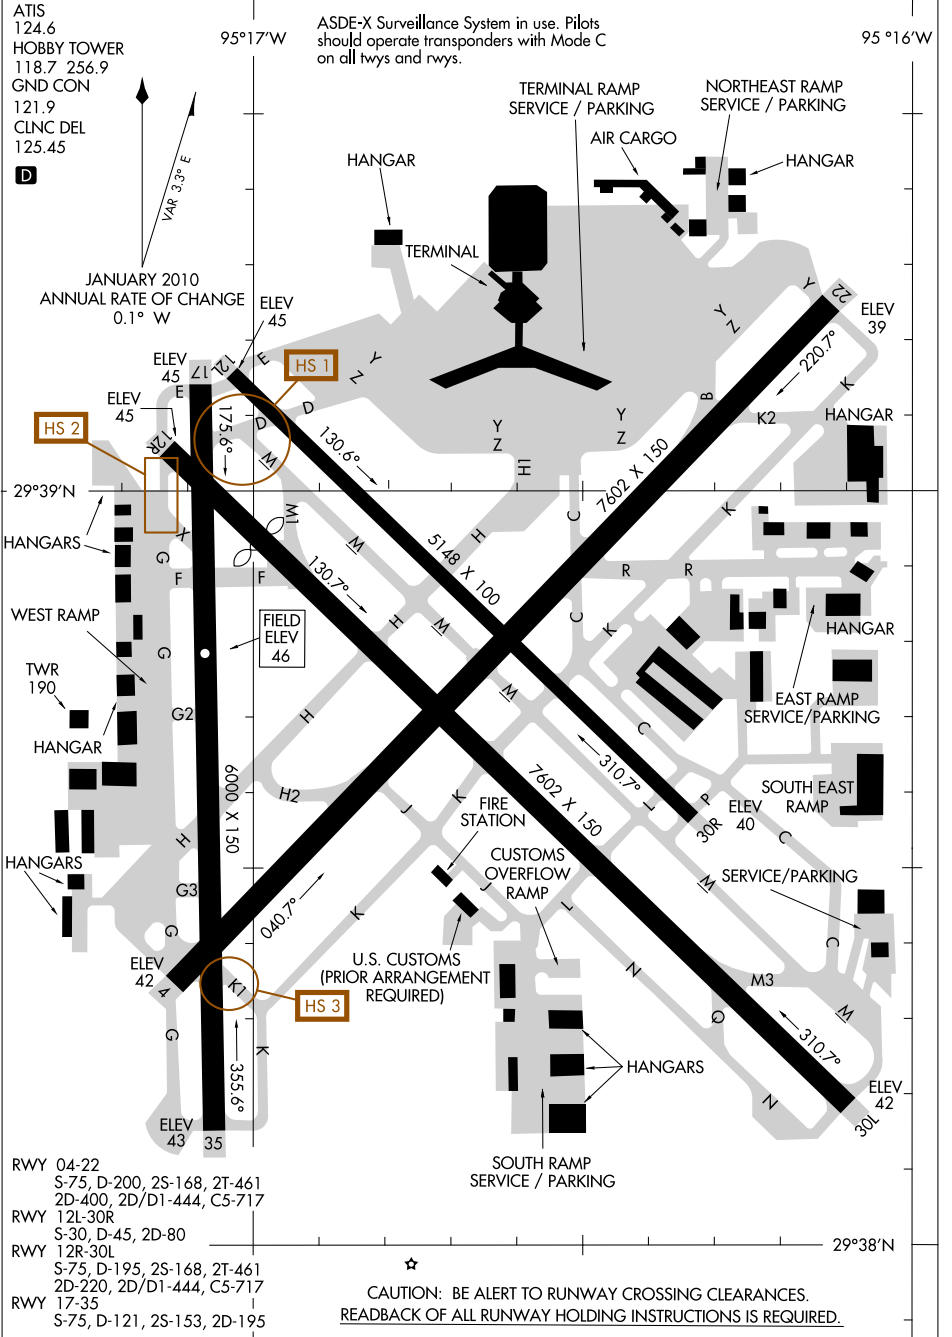

# AIRPORT DIAGRAM

AL-198 (FAA)

HOUSTON/WILLIAM P. HOBBY (HOU)  
HOUSTON, TEXAS

SC-5, 07 FEB 2013 to 07 MAR 2013

SC-5, 07 FEB 2013 to 07 MAR 2013

# AIRPORT DIAGRAM

13010

HOUSTON, TEXAS  
HOUSTON/WILLIAM P. HOBBY (HOU)