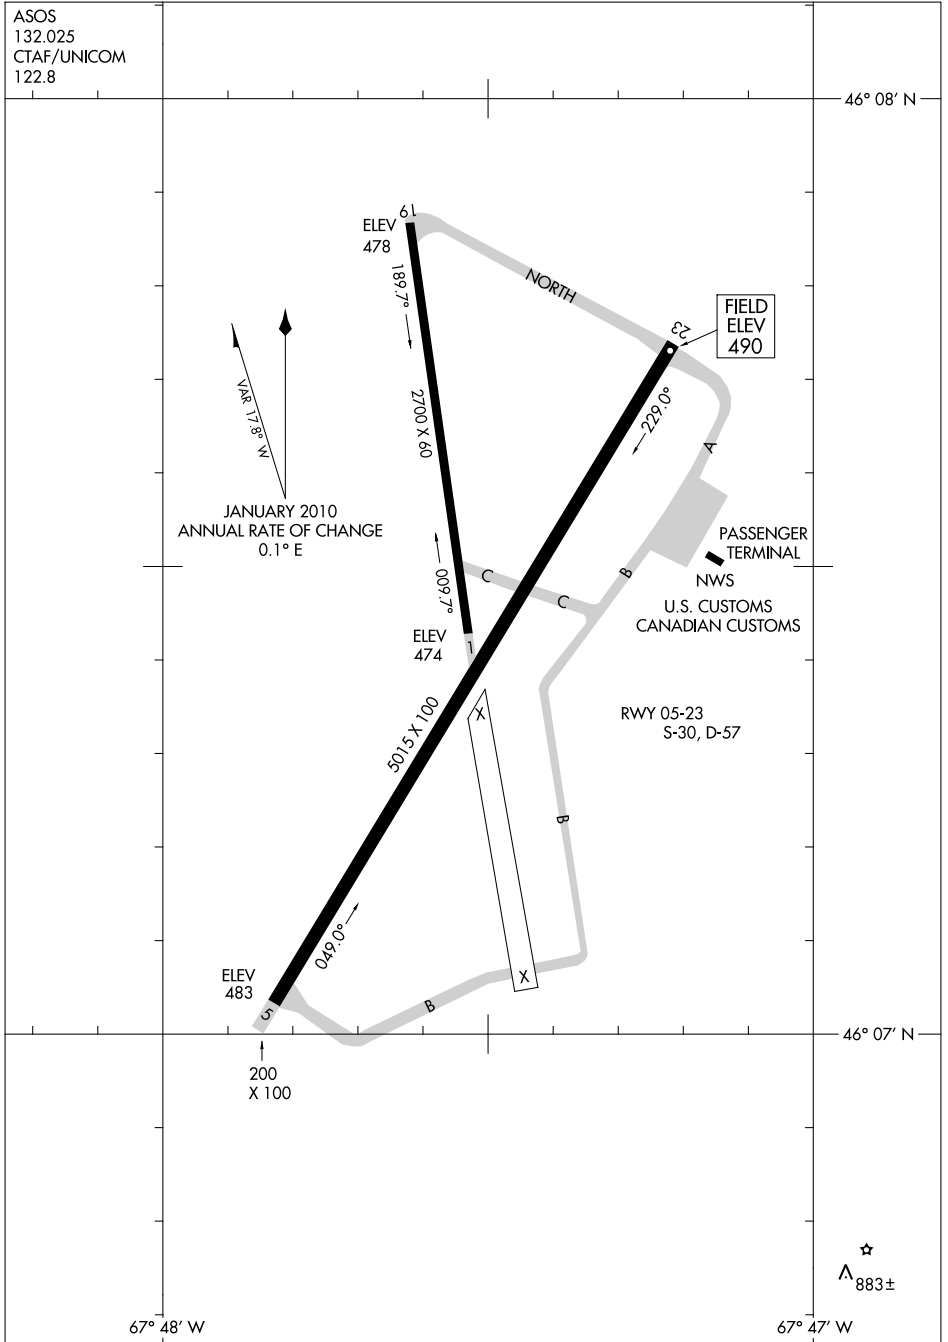

10210

AIRPORT DIAGRAM

AL-196 (FAA)

HOULTON INTL (HUL)
HOULTON, MAINE

ASOS
132.025
CTAF/UNICOM
122.8

NE-1, 07 FEB 2013 to 07 MAR 2013

NE-1, 07 FEB 2013 to 07 MAR 2013

AIRPORT DIAGRAM

10210

HOULTON, MAINE
HOULTON INTL (HUL)