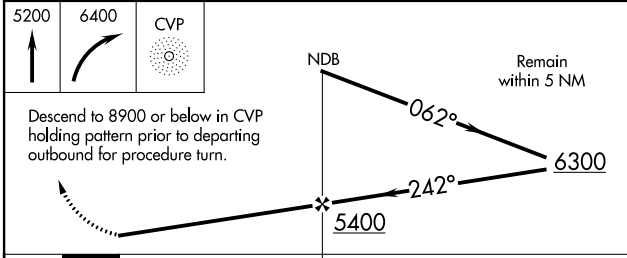

CATEGORY	A	B	C	D	FAF to MAP 1.1 NM
CIRCLING	4980-1¼ 1103 (1200-1¼)		NA		
					Knots: 60 90 120 150 180 Min:Sec: 1:06 0:44 0:33 0:26 0:22