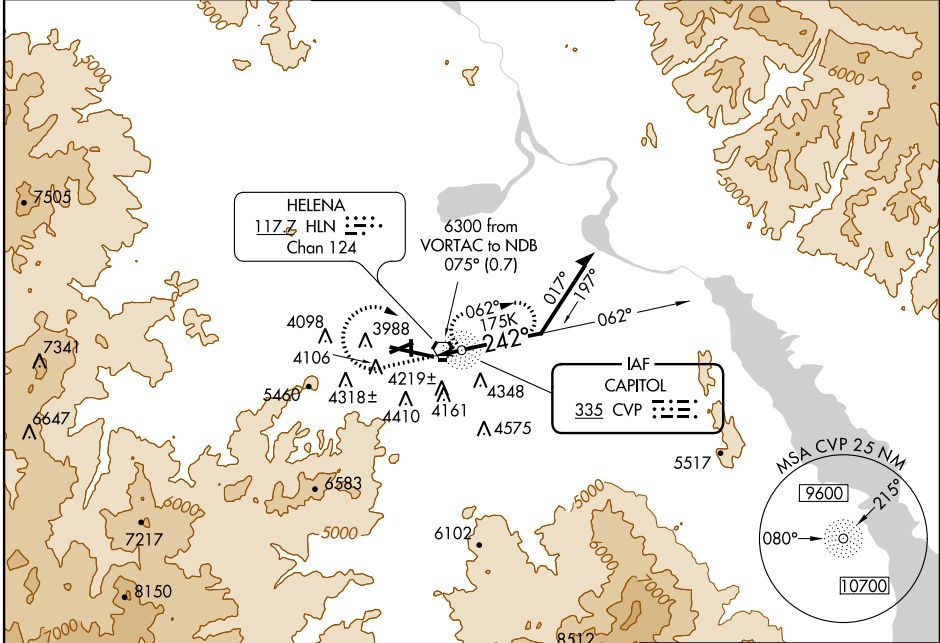

NDB CVP 335	APP CRS 242°	Rwy Idg TDZE Apt Elev	N/A N/A 3877
-----------------------	------------------------	-----------------------------	---

MISSED APPROACH: Climb to 5200, then climbing right turn to 6400 direct CVP NDB and hold.

ATIS 120.4	HELENA APP CON * 119.5 229.4	HELENA TOWER * 118.3 (CTAF) 257.8	GND CON 121.9	UNICOM 122.95
----------------------	--	---	-------------------------	-------------------------

NW-1, 07 FEB 2013 to 07 MAR 2013

NW-1, 07 FEB 2013 to 07 MAR 2013

CATEGORY	A	B	C	D	FAF to MAP 1.1 NM
CIRCLING	4980-1¼ 1103 (1200-1¼)		NA		
					Knots: 60 90 120 150 180 Min:Sec: 1:06 0:44 0:33 0:26 0:22