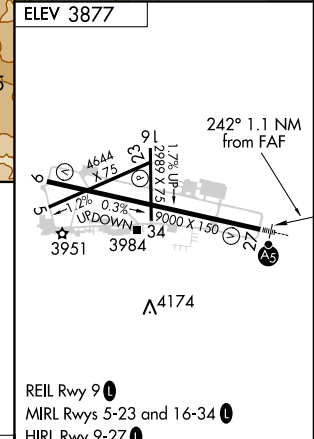

NDB CVP 335	APP CRS 242°	Rwy Idg TDZE Apt Elev	N/A N/A 3877
-----------------------	------------------------	-----------------------------	---

MISSED APPROACH: Climb to 5200, then climbing right turn to 6400 direct CVP NDB and hold.

ATIS 120.4	HELENA APP CON * 119.5 229.4	HELENA TOWER * 118.3 (CTAF) 257.8	GND CON 121.9	UNICOM 122.95
----------------------	--	---	-------------------------	-------------------------

NW-1, 07 FEB 2013 to 07 MAR 2013

NW-1, 07 FEB 2013 to 07 MAR 2013

CATEGORY	A	B	C	D	FAF to MAP 1.1 NM
CIRCLING	4980-1¼ 1103 (1200-1¼)		NA		
					Knots: 60 90 120 150 180 Min:Sec: 1:06 0:44 0:33 0:26 0:22