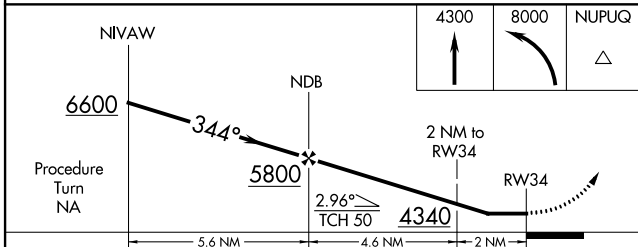

GPS RWY 34

GREAT FALLS INTL (GTF)

APP CRS 344°	Rwy Idg 5070
	TDZE 3669
	Apt Elev 3677

<p>NA</p>	<p>MISSED APPROACH: Climb to 4300, then climbing left turn to 8000 direct NUPUQ WP and hold.</p>
------------------	--

<p>ATIS 126.6 269.0</p>	<p>GREAT FALLS APP CON 128.6 379.17</p>	<p>GREAT FALLS TOWER 118.7 282.2</p>	<p>GND CON 121.7 348.6</p>	<p>CLNC DEL 121.7 348.6</p>
------------------------------------	--	---	---------------------------------------	--

CATEGORY	A	B	C	D
S-34	4100-1	431 (500-1)	4100-1 1/2 431 (500-1 1/4)	4100-1 1/2 431 (500-1 1/2)
CIRCLING	4120-1 443 (500-1)	4140-1 463 (500-1)	4140-1 1/2 463 (500-1 1/2)	4240-2 563 (600-2)

NW-1, 07 FEB 2013 to 07 MAR 2013