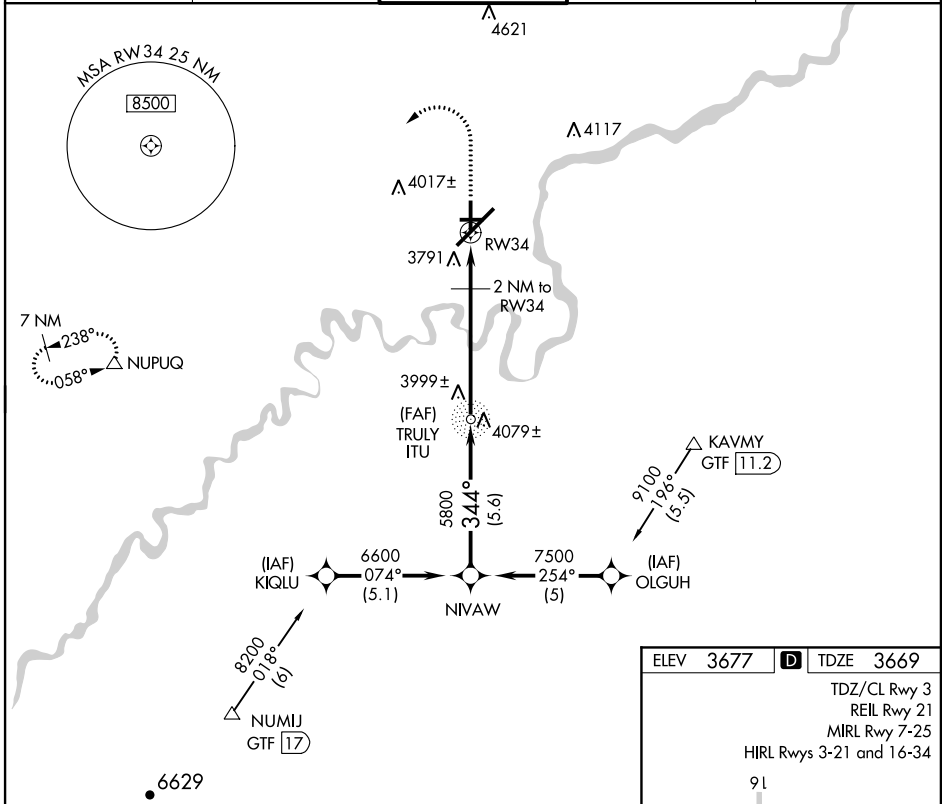

GPS RWY 34

GREAT FALLS INTL (GTF)

APP CRS 344°	Rwy Idg 5070
	TDZE 3669
	Apt Elev 3677

<p>NA</p>	<p>MISSED APPROACH: Climb to 4300, then climbing left turn to 8000 direct NUPUQ WP and hold.</p>
------------------	--

<p>ATIS 126.6 269.0</p>	<p>GREAT FALLS APP CON 128.6 379.17</p>	<p>GREAT FALLS TOWER 118.7 282.2</p>	<p>GND CON 121.7 348.6</p>	<p>CLNC DEL 121.7 348.6</p>
------------------------------------	--	---	---------------------------------------	--

CATEGORY	A	B	C	D
S-34	4100-1	431 (500-1)	4100-1 1/2 431 (500-1 1/4)	4100-1 1/2 431 (500-1 1/2)
CIRCLING	4120-1 443 (500-1)	4140-1 463 (500-1)	4140-1 1/2 463 (500-1 1/2)	4240-2 563 (600-2)

NW-1, 07 FEB 2013 to 07 MAR 2013

NW-1, 07 FEB 2013 to 07 MAR 2013