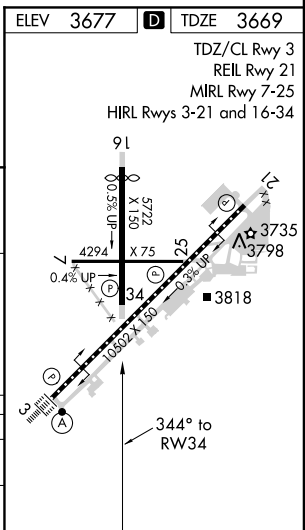

GPS RWY 34

GREAT FALLS INTL (GTF)

APP CRS 344°	Rwy Idg 5070
	TDZE 3669
	Apt Elev 3677

<p>NA</p>	<p>MISSED APPROACH: Climb to 4300, then climbing left turn to 8000 direct NUPUQ WP and hold.</p>
------------------	--

<p>ATIS 126.6 269.0</p>	<p>GREAT FALLS APP CON 128.6 379.17</p>	<p>GREAT FALLS TOWER 118.7 282.2</p>	<p>GND CON 121.7 348.6</p>	<p>CLNC DEL 121.7 348.6</p>
------------------------------------	--	---	---------------------------------------	--

CATEGORY	A	B	C	D
S-34	4100-1	431 (500-1)	4100-1 1/2 431 (500-1 1/4)	4100-1 1/2 431 (500-1 1/2)
CIRCLING	4120-1 443 (500-1)	4140-1 463 (500-1)	4140-1 1/2 463 (500-1 1/2)	4240-2 563 (600-2)

NW-1, 07 FEB 2013 to 07 MAR 2013