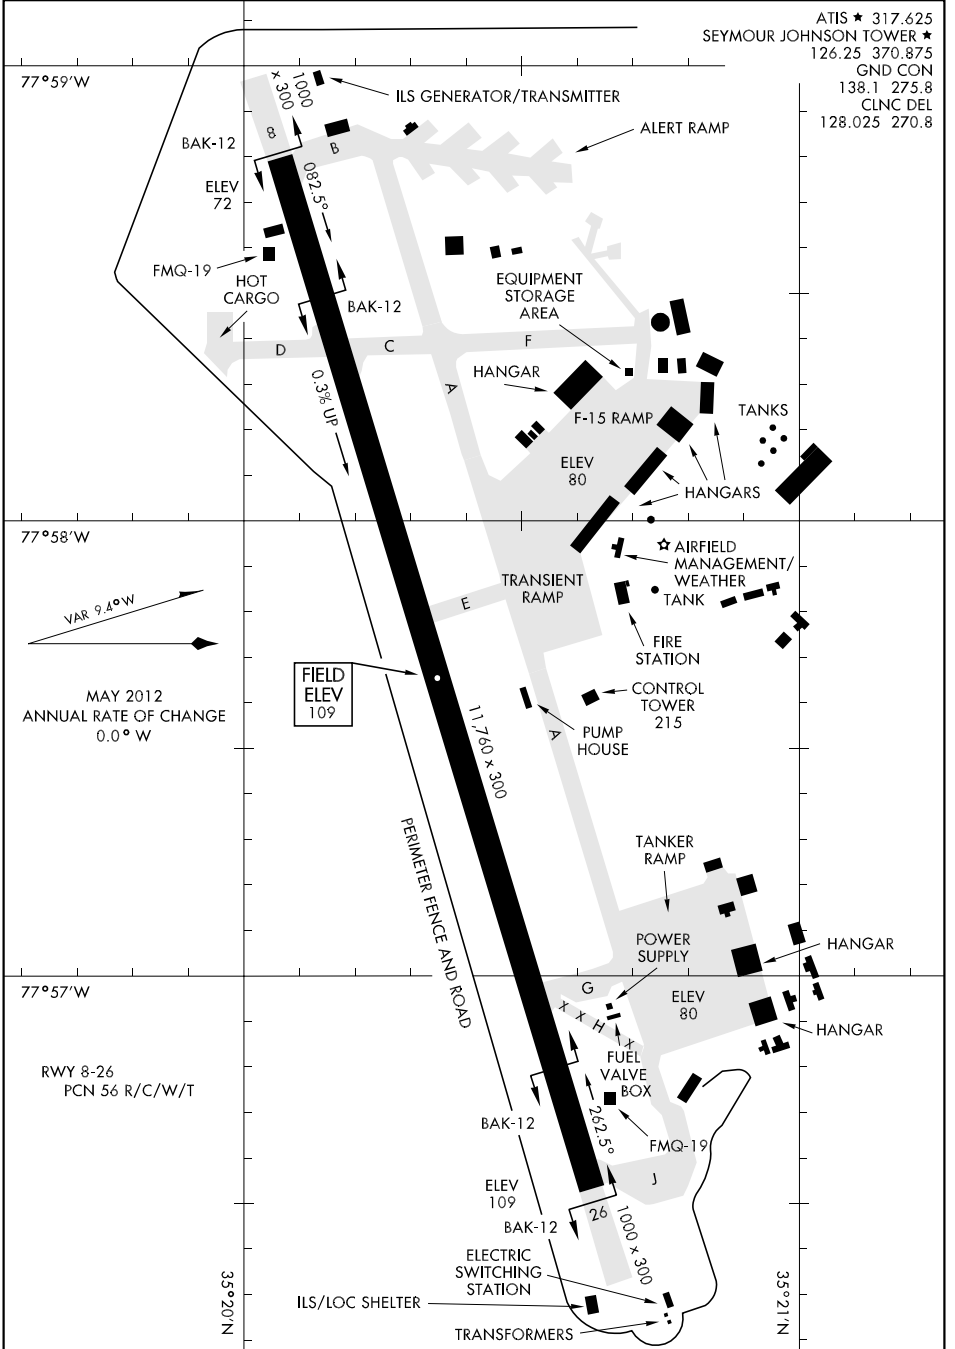

# AIRPORT DIAGRAM

AFD-169 [USAF]

SEYMOUR JOHNSON AFB (KGSB)

GOLDSBORO, NORTH CAROLINA

ATIS ★ 317.625  
 SEYMOUR JOHNSON TOWER ★  
 126.25 370.875  
 GND CON  
 138.1 275.8  
 CLNC DEL  
 128.025 270.8

SE-2, 07 FEB 2013 to 07 MAR 2013

SE-2, 07 FEB 2013 to 07 MAR 2013

# AIRPORT DIAGRAM

GOLDSBORO, NORTH CAROLINA

SEYMOUR JOHNSON AFB (KGSB)