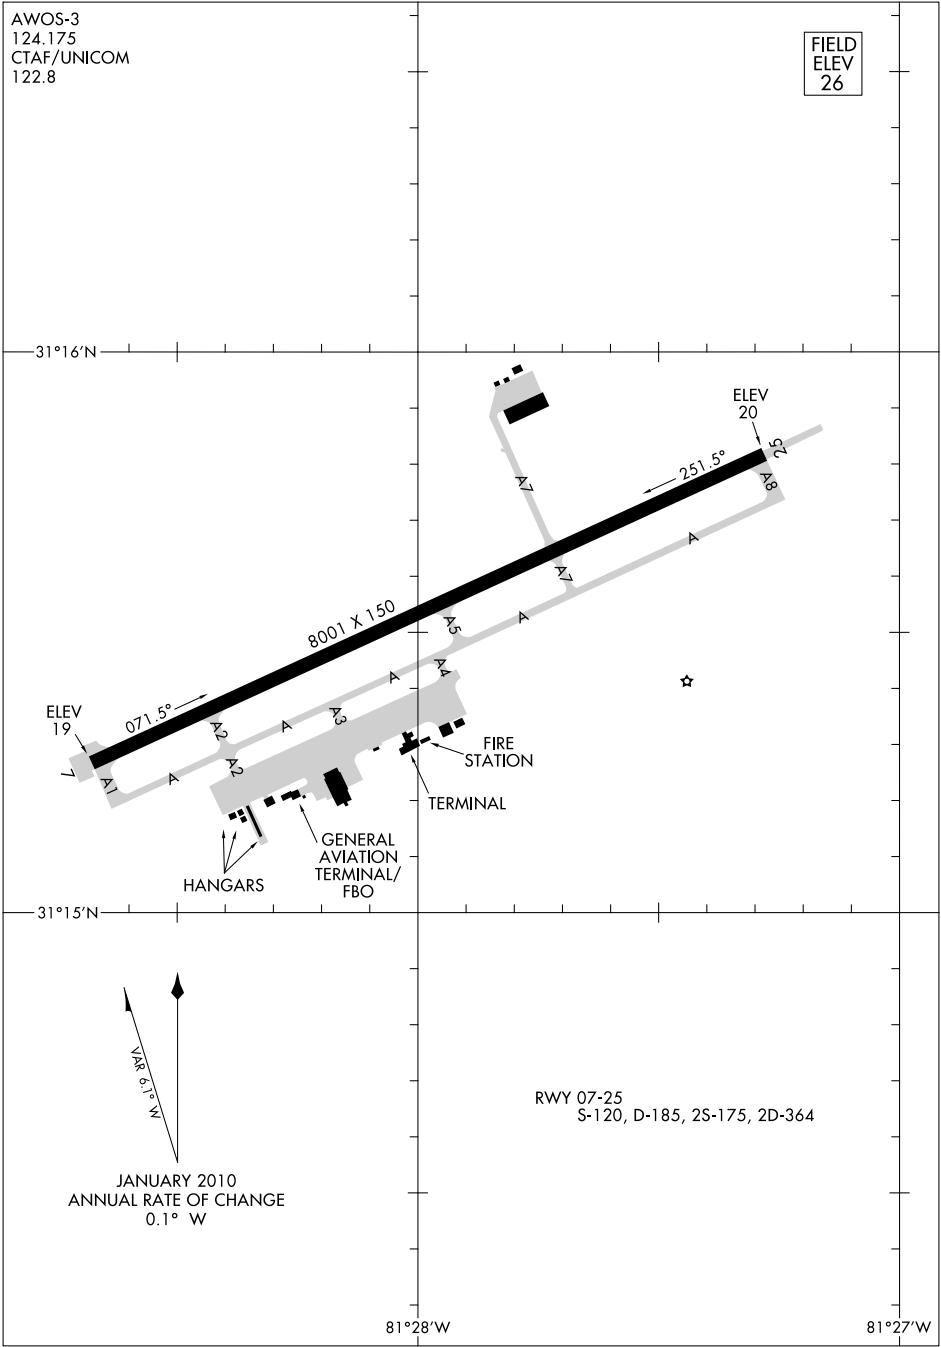

11069

# AIRPORT DIAGRAM

BRUNSWICK GOLDEN ISLES (BQK)

BRUNSWICK, GEORGIA

AL-167 (FAA)

AWOS-3  
124.175  
CTAF/UNICOM  
122.8

FIELD  
ELEV  
26

SE-4, 07 FEB 2013 to 07 MAR 2013

SE-4, 07 FEB 2013 to 07 MAR 2013

# AIRPORT DIAGRAM

11069

BRUNSWICK, GEORGIA

BRUNSWICK GOLDEN ISLES (BQK)