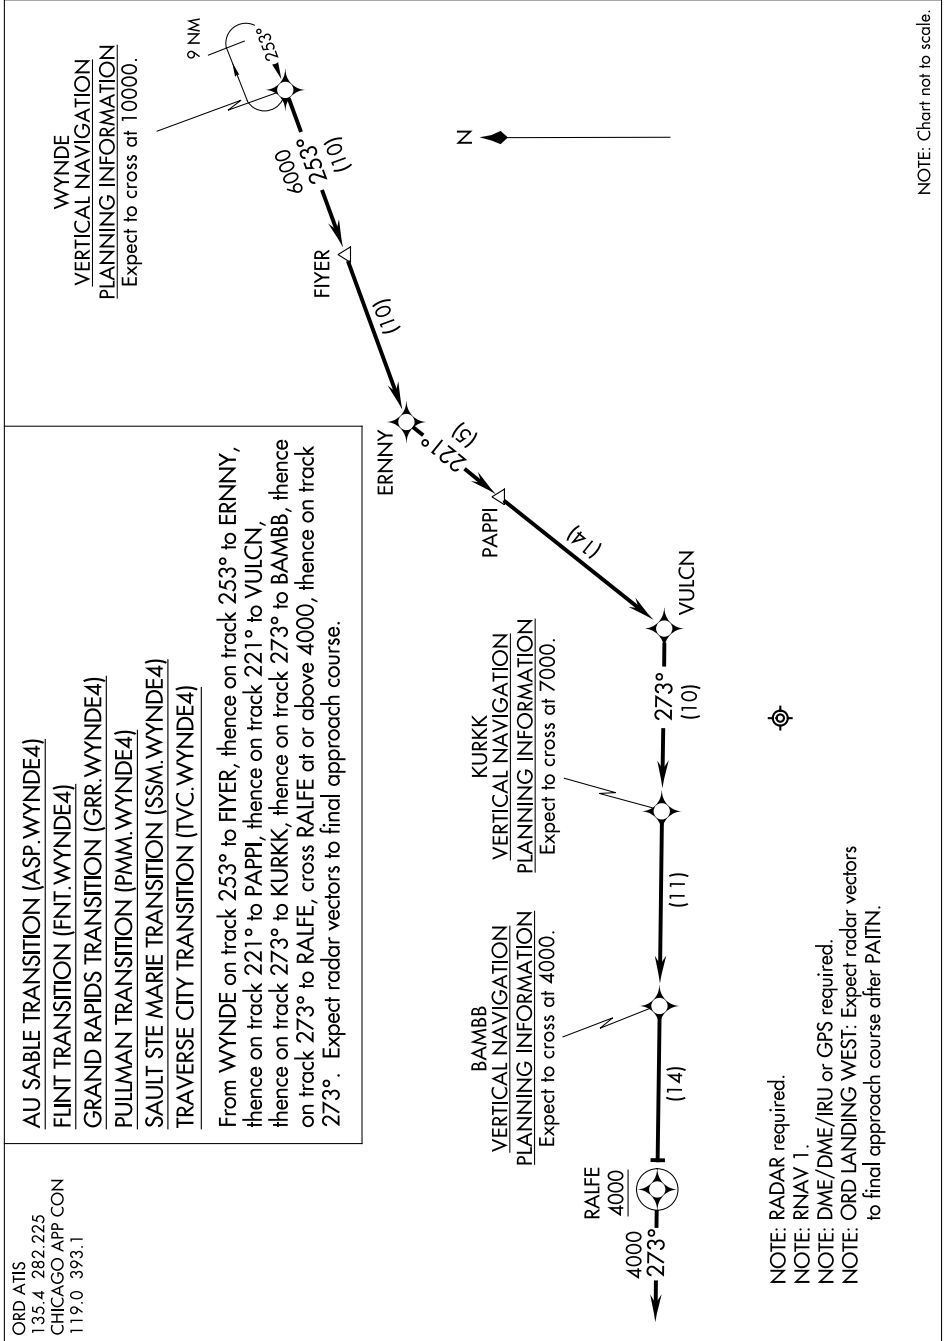

WYNDE FOUR ARRIVAL (RNAV) Arrival Route

EC-3, 07 FEB 2013 to 07 MAR 2013

- AU SABLE TRANSITION (ASP.WYNDE4)
- FLINT TRANSITION (FNT.WYNDE4)
- GRAND RAPIDS TRANSITION (GRR.WYNDE4)
- PULLMAN TRANSITION (PMM.WYNDE4)
- SAULT STE MARIE TRANSITION (SSM.WYNDE4)
- TRAVERSE CITY TRANSITION (TVC.WYNDE4)

From WYNDE on track 253° to FIYER, thence on track 253° to ERNNY, thence on track 221° to PAPPI, thence on track 221° to VULCN, thence on track 273° to KURKK, thence on track 273° to BAMBB, thence on track 273° to RALFE, cross RALFE at or above 4000, thence on track 273°. Expect radar vectors to final approach course.

ORD ATIS
135.4 282.225
CHICAGO APP CON
119.0 393.1

WYNDE FOUR ARRIVAL (RNAV) Arrival Route

NOTE: Chart not to scale.

EC-3, 07 FEB 2013 to 07 MAR 2013