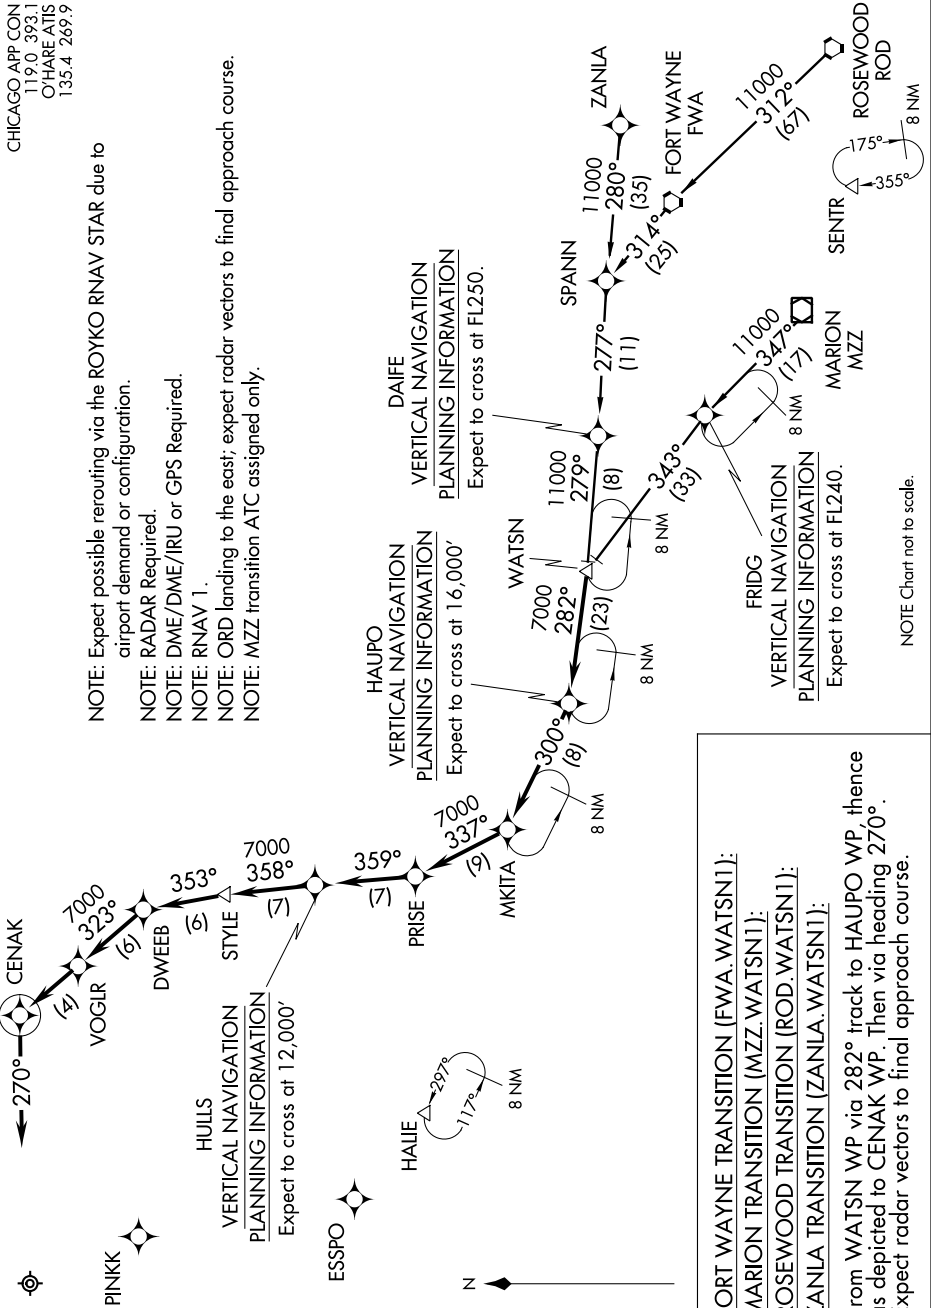

# WATSN ONE ARRIVAL (RNAV)

EC-3, 07 FEB 2013 to 07 MAR 2013

**FORT WAYNE TRANSITION (FWA.WATSN1):**  
**MARION TRANSITION (MZZ.WATSN1):**  
**ROSEWOOD TRANSITION (ROD.WATSN1):**  
**ZANLIA TRANSITION (ZANLA.WATSN1):**

From WATSN WP via 282° track to HAUPO WP, thence as depicted to CENAK WP. Then via heading 270°. Expect radar vectors to final approach course.

NOTE Chart not to scale.

# WATSN ONE ARRIVAL (RNAV)

EC-3, 07 FEB 2013 to 07 MAR 2013