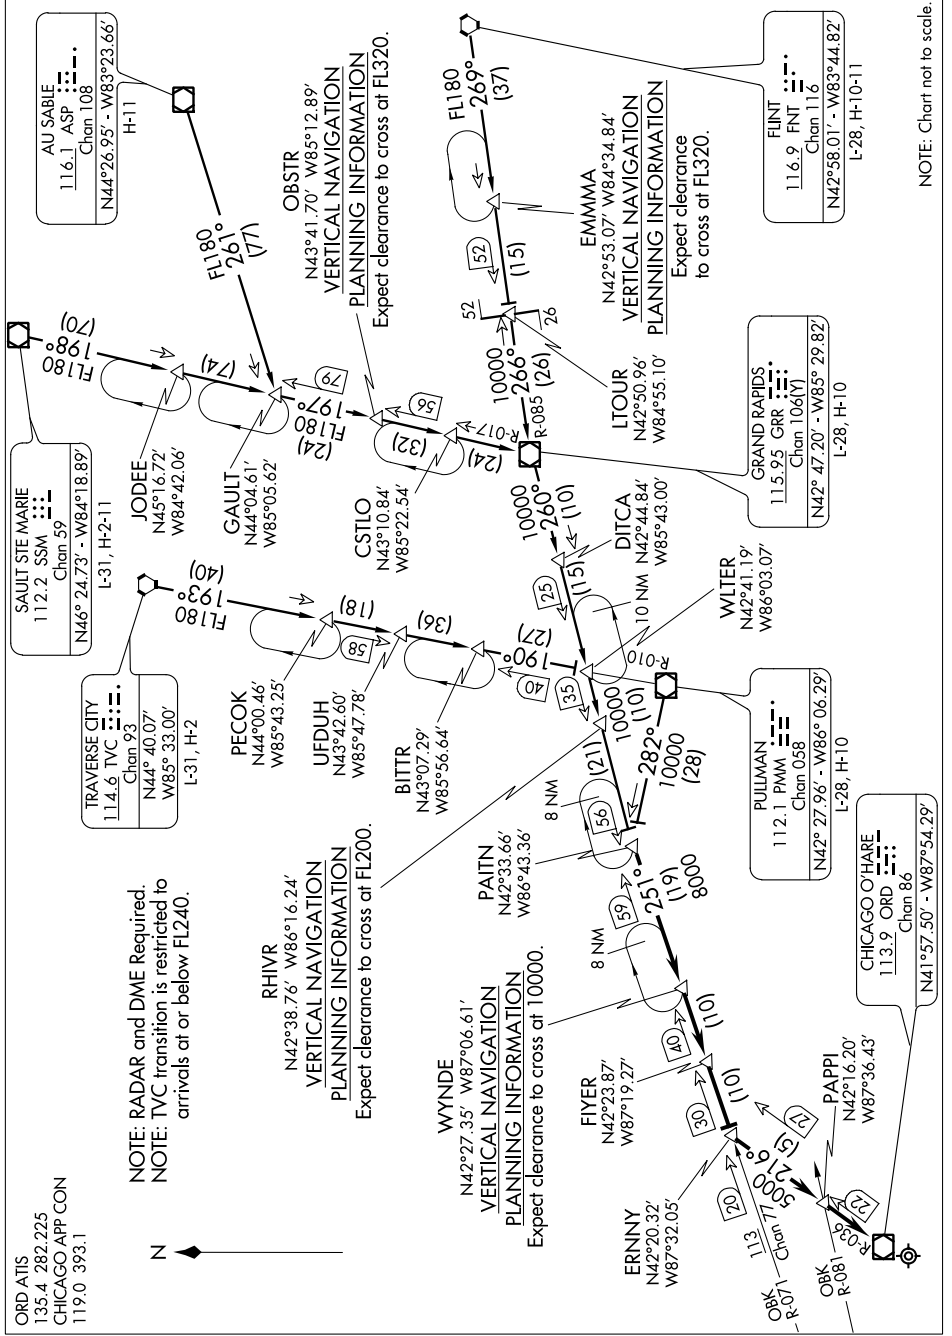

EC-3, 07 FEB 2013 to 07 MAR 2013

ORD ATIS
135.4 282.225
CHICAGO APP CON
119.0 393.1

NOTE: RADAR and DME Required.
NOTE: TVC transition is restricted to arrivals at or below FL240.

NOTE: Chart not to scale.

EC-3, 07 FEB 2013 to 07 MAR 2013