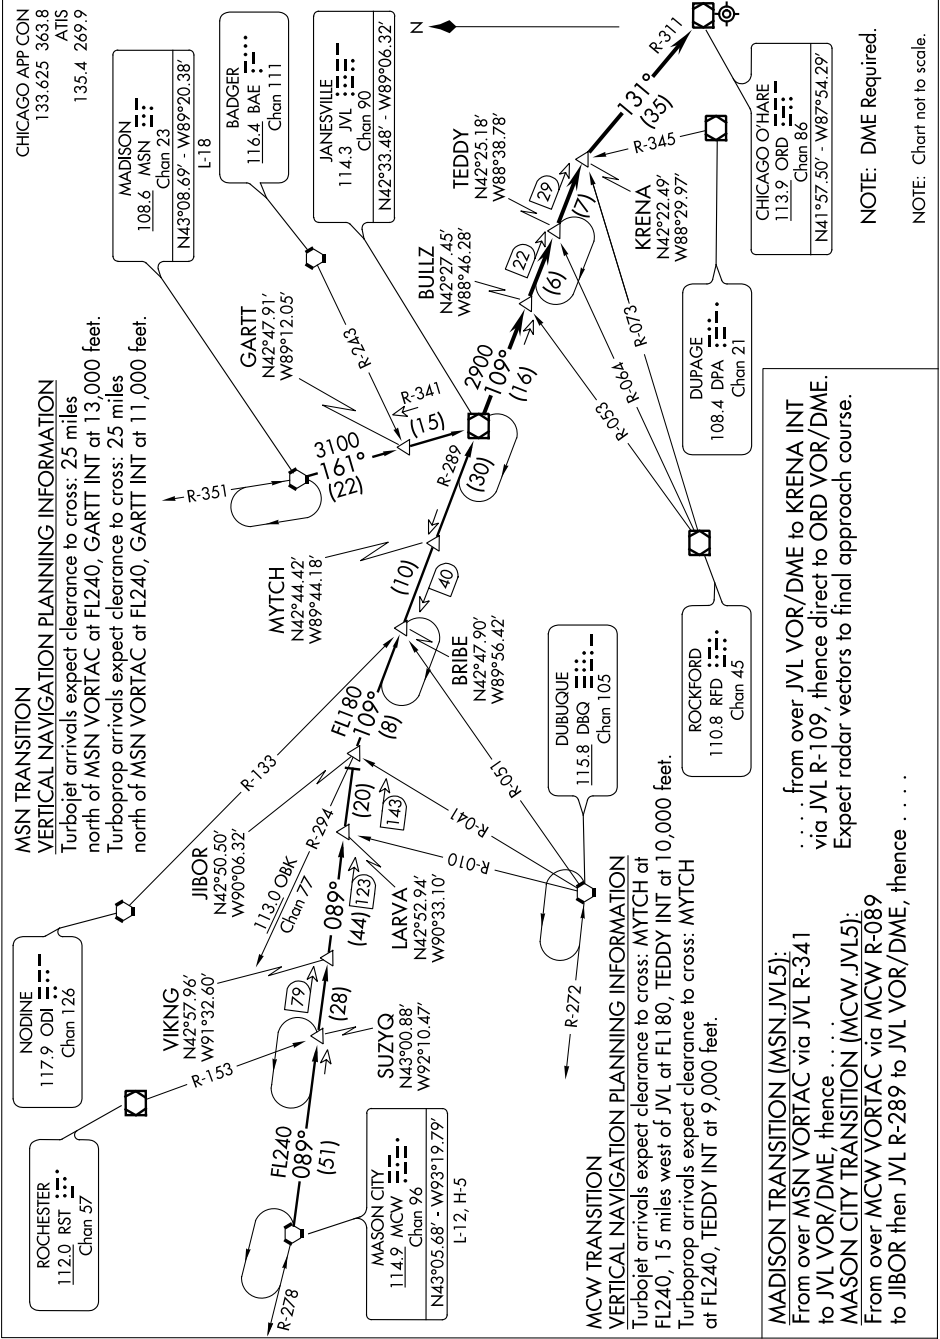

# JANESVILLE FIVE ARRIVAL

ST-166 (FAA)

CHICAGO O'HARE INTL  
CHICAGO, ILLINOIS

EC-3, 07 FEB 2013 to 07 MAR 2013

# JANESVILLE FIVE ARRIVAL

EC-3, 07 FEB 2013 to 07 MAR 2013