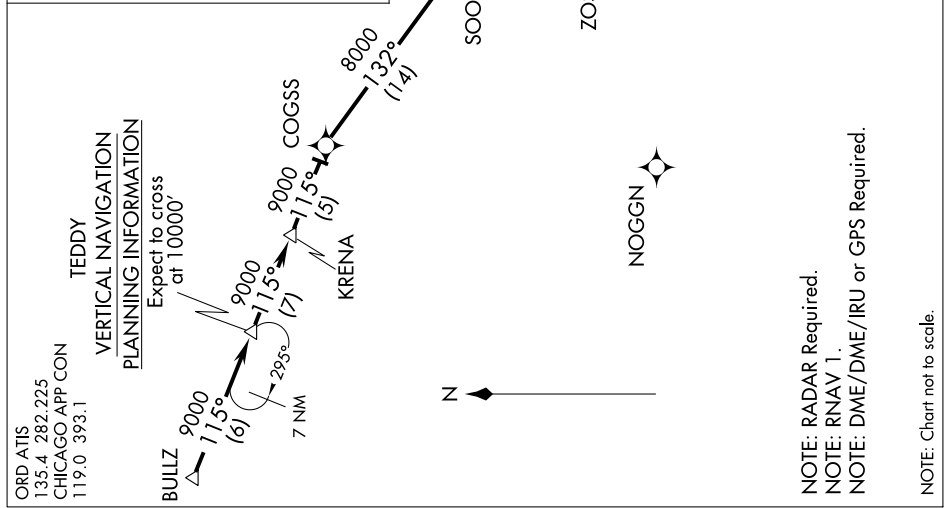

# BULLZ THREE ARRIVAL (RNAV) Arrival Routes

EC-3, 07 FEB 2013 to 07 MAR 2013

**LANDING RWYS 4L/R, 9L/R, 10, 14L/R, 22L/R, 32L/R:** From BULLZ on track 115° to TEDDY, then on track 115° to KRENA, then on track 115° to COGSS, then on track 132° to SOOLU, then on heading 140° to ZOSPA. Expect radar vectors to final approach course after KRENA, if not received by ZOSPA, then on heading 140°.

**LANDING RWYS 27L/R (Preferred Route):** From BULLZ on track 115° to TEDDY, then on track 115° to KRENA, then on track 115° to COGSS, then on track 132° to SOOLU, then on track 142° to KURKK, then on track 093° to VULCN, then on track 093° to HIMGO, then on track 093° to LOMEZ. Expect radar vectors to final approach course, if not received by LOMEZ, then on heading 093°.

**LANDING RWY 28:** From BULLZ on track 115° to TEDDY, then on track 115° to KRENA, then on track 115° to COGSS, then on track 132° to SOOLU, then on track 162° to JORJO, then on track 093° to MONKZ, then on track 093° to TONIE, then on track 093° to BABUU. Expect radar vectors to final approach course, if not received by BABUU, then on heading 093°.

# BULLZ THREE ARRIVAL (RNAV) Arrival Routes

EC-3, 07 FEB 2013 to 07 MAR 2013