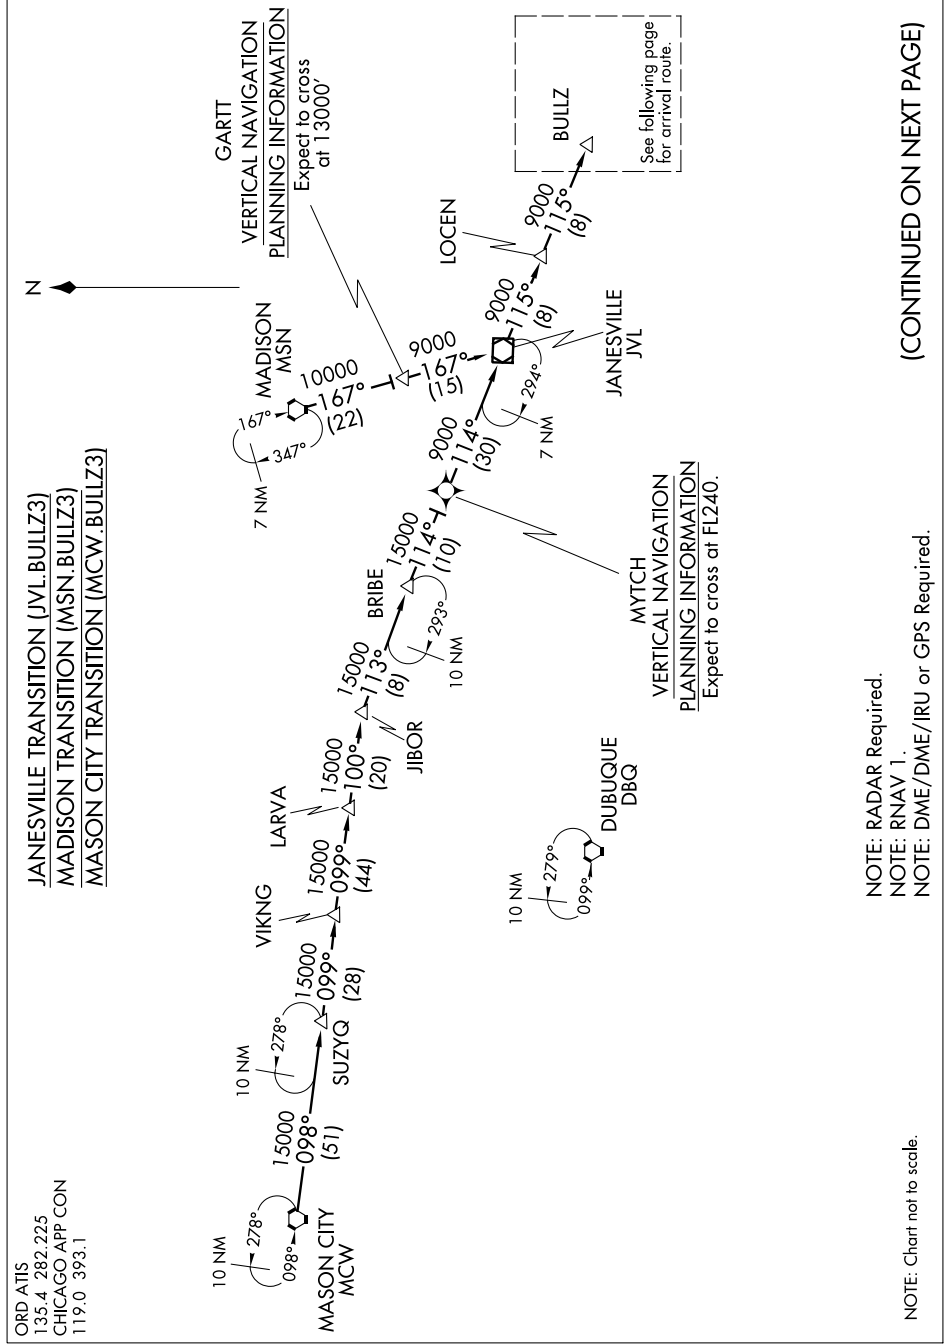

# BULLZ THREE ARRIVAL (RNAV) Transition Routes

EC-3, 07 FEB 2013 to 07 MAR 2013

(CONTINUED ON NEXT PAGE)

- NOTE: RADAR Required.
- NOTE: RNAV 1.
- NOTE: DME/DME/IRU or GPS Required.

NOTE: Chart not to scale.

EC-3, 07 FEB 2013 to 07 MAR 2013

# BULLZ THREE ARRIVAL (RNAV) Transition Routes