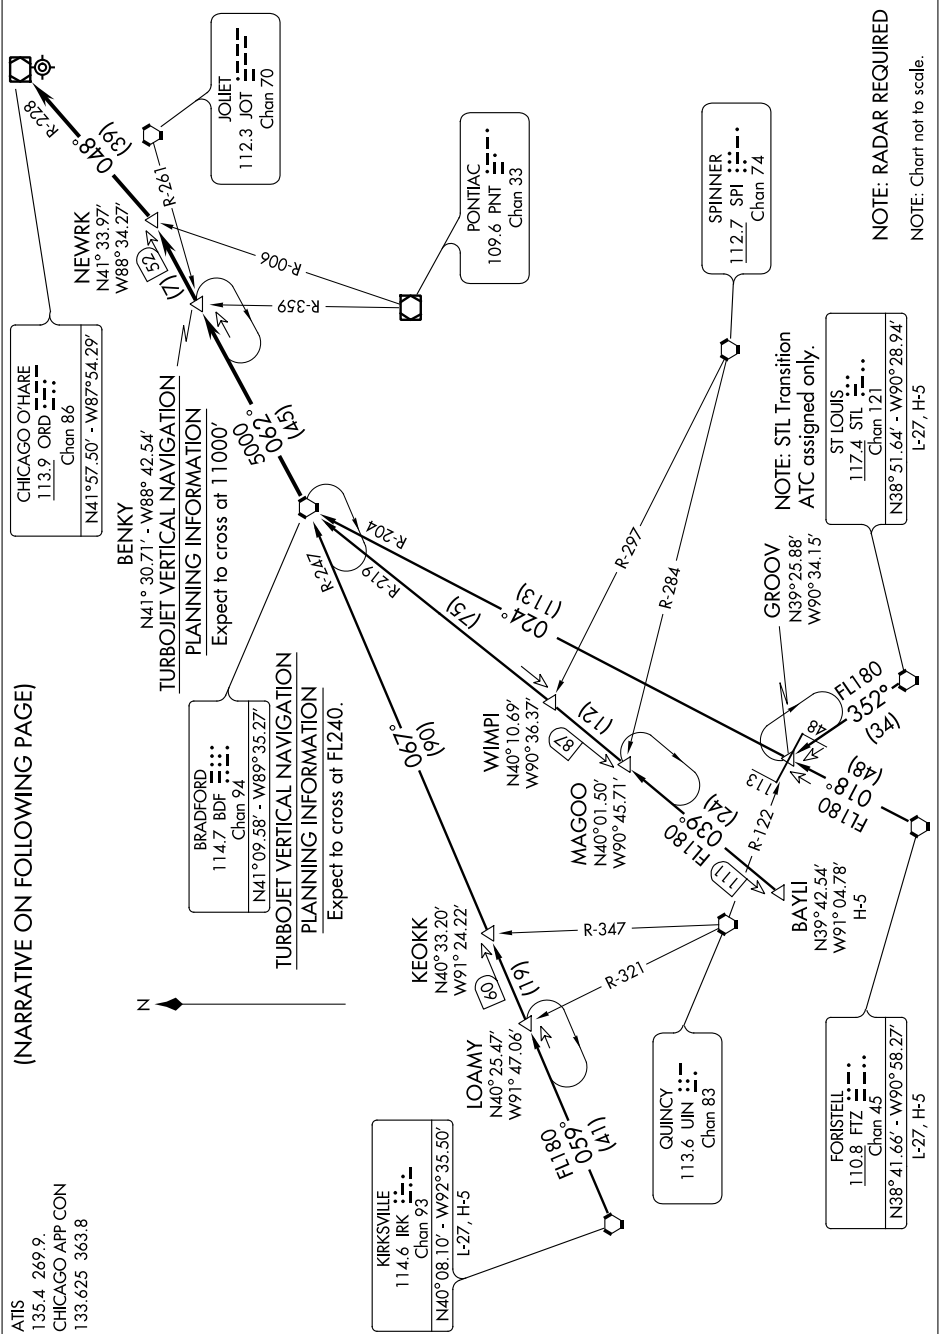

# BRADFORD FIVE ARRIVAL

ST-166 (FAA)

CHICAGO O'HARE INTL  
CHICAGO, ILLINOIS

EC-3, 07 FEB 2013 to 07 MAR 2013

(NARRATIVE ON FOLLOWING PAGE)

ATIS  
135.4 269.9  
CHICAGO APP CON  
133.625 363.8

NOTE: RADAR REQUIRED  
NOTE: Chart not to scale.

NOTE: STL Transition  
ATC assigned only.

EC-3, 07 FEB 2013 to 07 MAR 2013

# BRADFORD FIVE ARRIVAL

CHICAGO, ILLINOIS  
CHICAGO O'HARE INTL