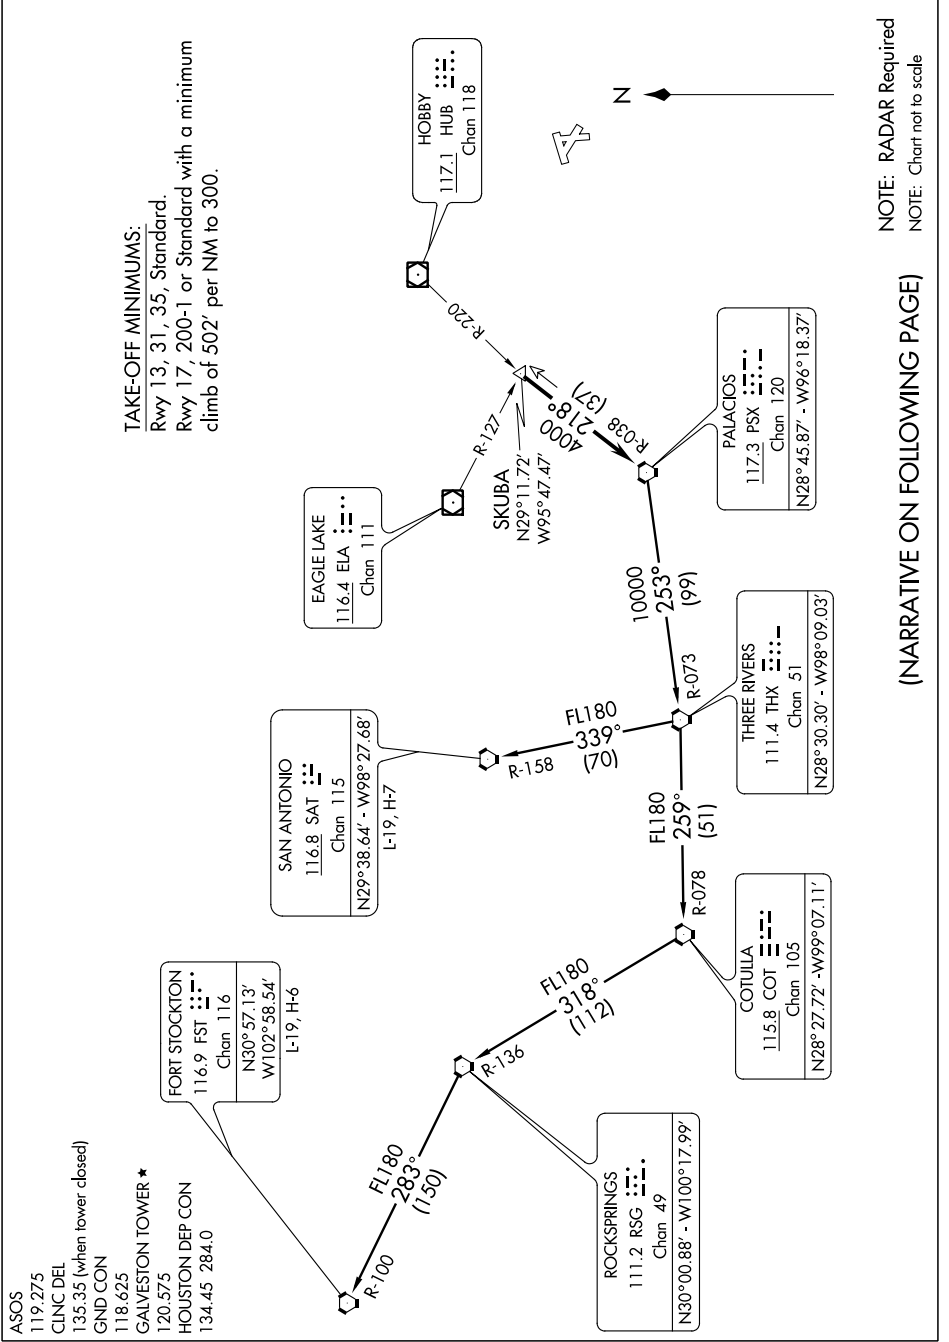

PALACIOS FOUR DEPARTURE

SC-5, 07 FEB 2013 to 07 MAR 2013

TAKE-OFF MINIMUMS:
 Rwy 13, 31, 35, Standard.
 Rwy 17, 200-1 or Standard with a minimum
 climb of 502' per NM to 300.

NOTE: RADAR Required
 NOTE: Chart not to scale

(NARRATIVE ON FOLLOWING PAGE)

SC-5, 07 FEB 2013 to 07 MAR 2013

PALACIOS FOUR DEPARTURE