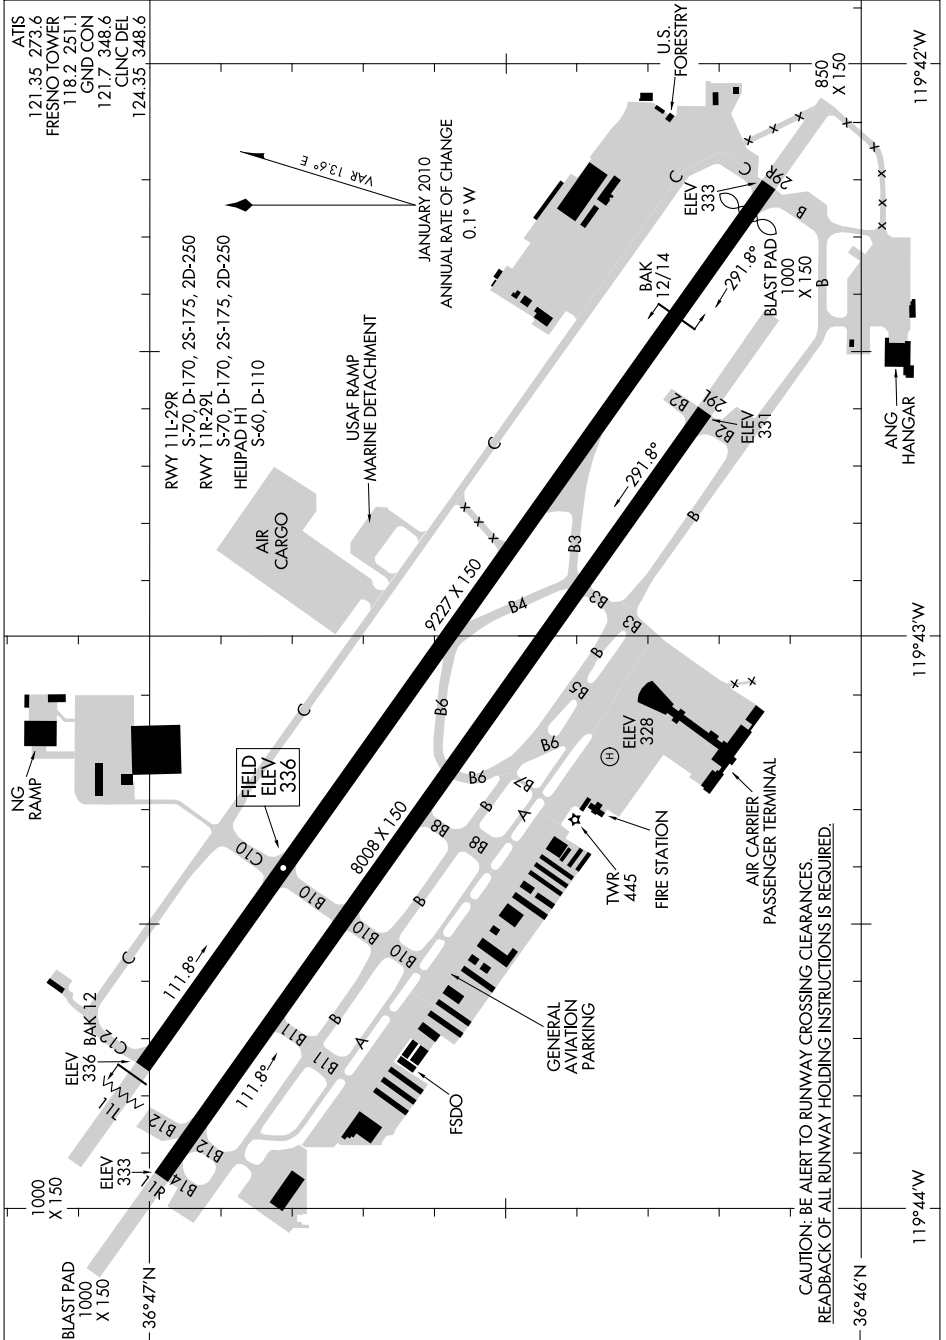

# AIRPORT DIAGRAM

AL-162 (FAA)

FRESNO YOSEMITE INTL (FAT)  
FRESNO, CALIFORNIA

SW-2, 07 FEB 2013 to 07 MAR 2013

SW-2, 07 FEB 2013 to 07 MAR 2013

# AIRPORT DIAGRAM

FRESNO, CALIFORNIA  
FRESNO YOSEMITE INTL (FAT)

CAUTION: BE ALERT TO RUNWAY CROSSING CLEARANCES.  
READBACK OF ALL RUNWAY HOLDING INSTRUCTIONS IS REQUIRED.