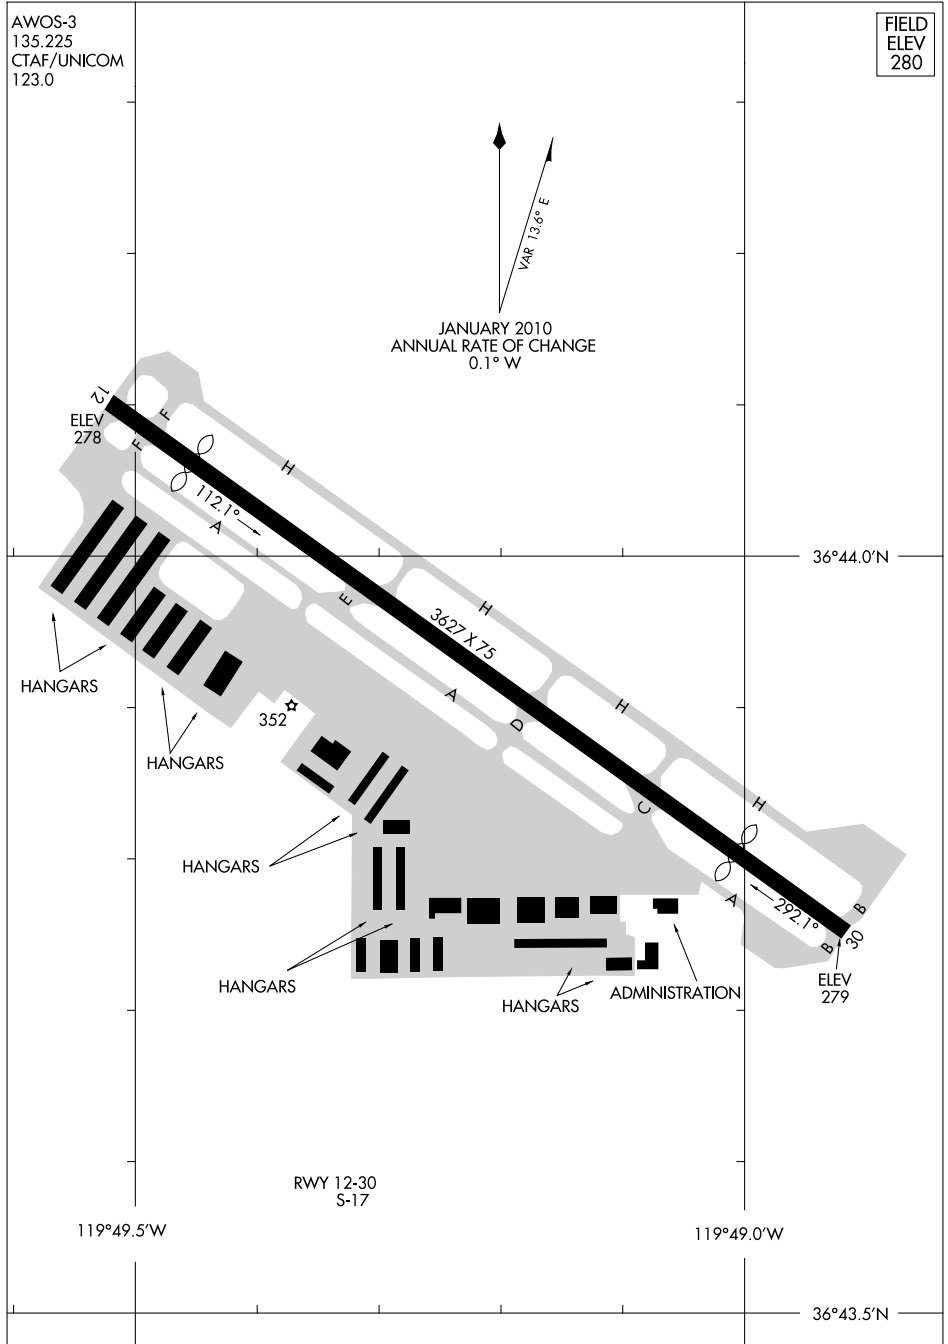

# AIRPORT DIAGRAM

FRESNO CHANDLER EXECUTIVE (FCH)  
FRESNO, CALIFORNIA

AL-161 (FAA)

AWOS-3  
135.225  
CTAF/UNICOM  
123.0

FIELD  
ELEV  
280

SW-2, 07 FEB 2013 to 07 MAR 2013

SW-2, 07 FEB 2013 to 07 MAR 2013