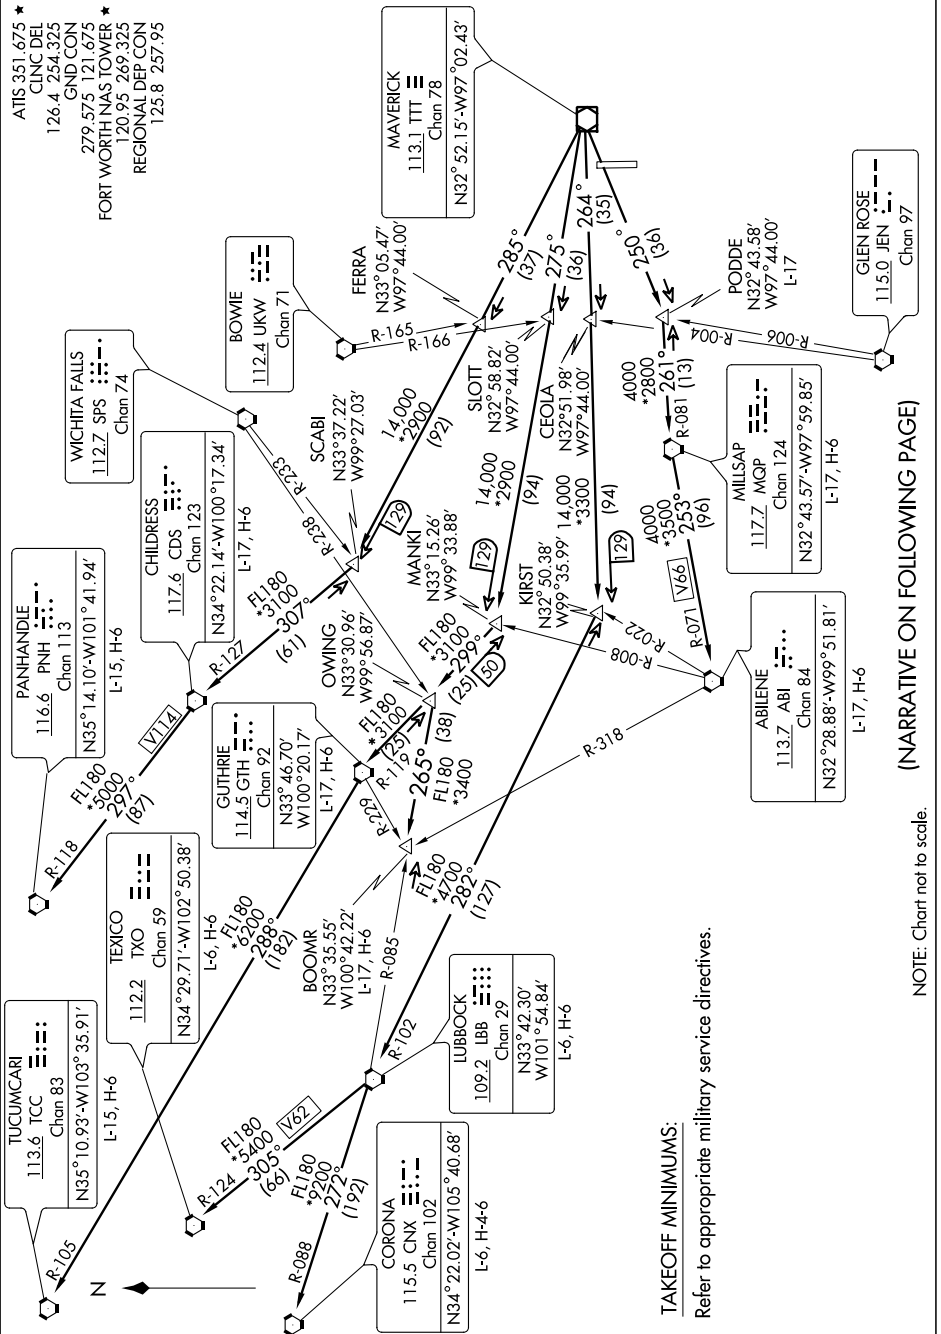

WORTH SIX DEPARTURE

SL-160 (FAA)

FORT WORTH, TEXAS

SC-2, 07 FEB 2013 to 07 MAR 2013

(NARRATIVE ON FOLLOWING PAGE)

NOTE: Chart not to scale.

SC-2, 07 FEB 2013 to 07 MAR 2013

WORTH SIX DEPARTURE