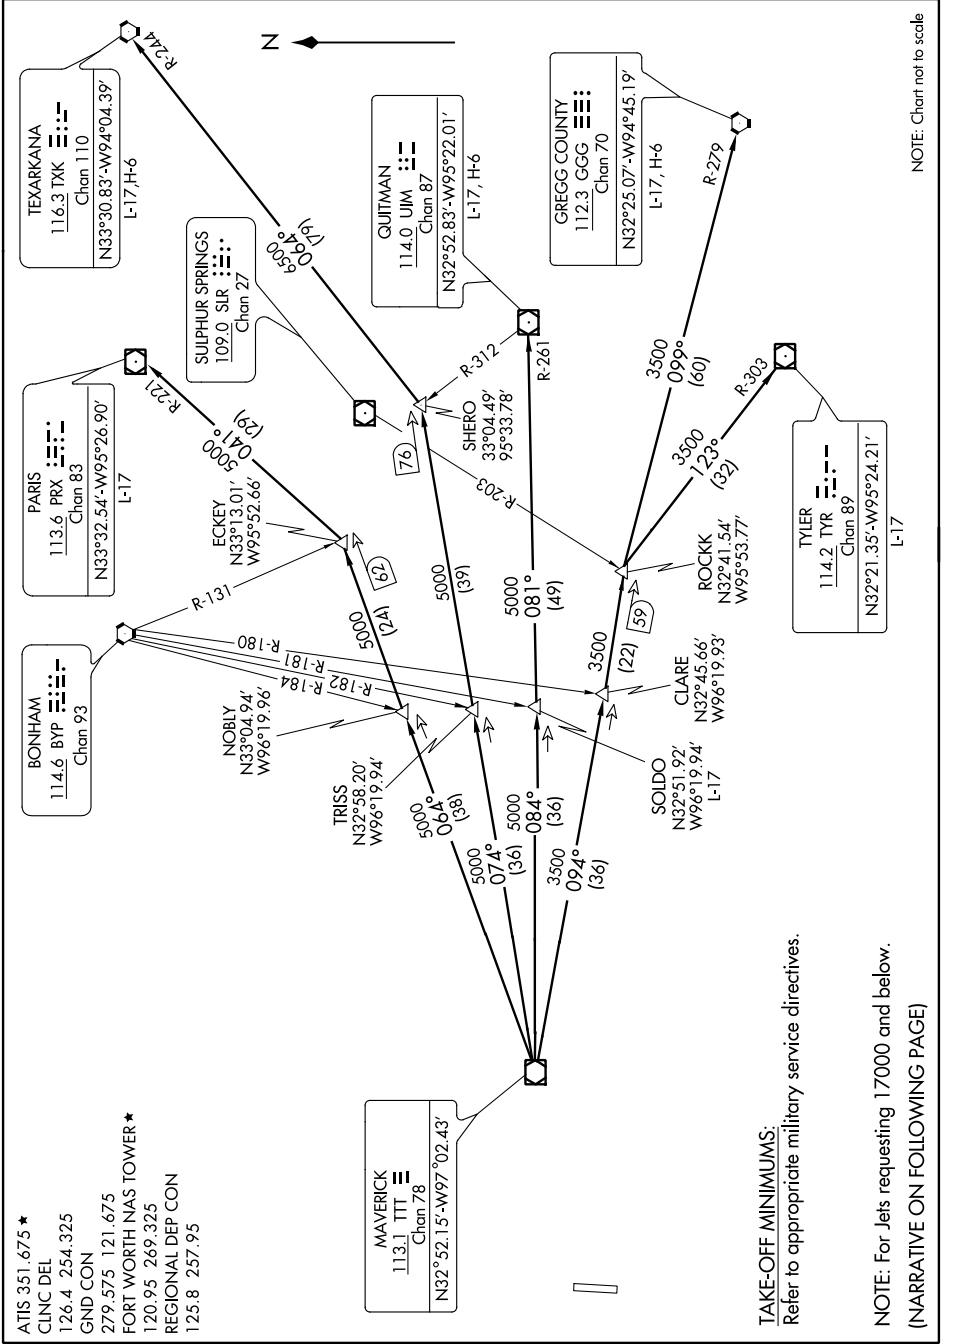

GARLAND THREE DEPARTURE SL-160 (FAA)

SC-2, 07 FEB 2013 to 07 MAR 2013

SC-2, 07 FEB 2013 to 07 MAR 2013