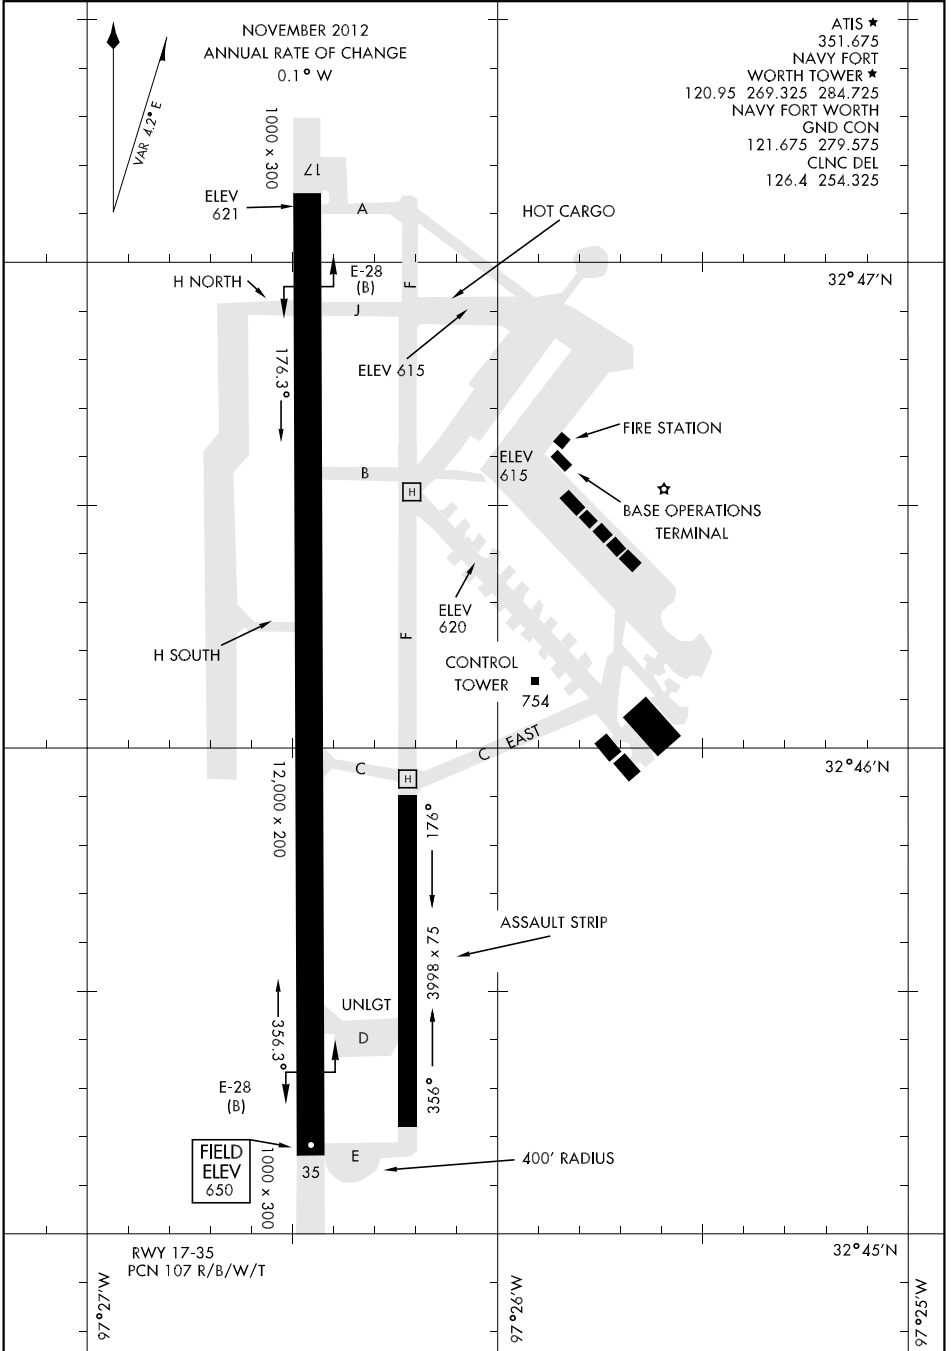

AIRPORT DIAGRAM

AFD-160 [USN]

FORT WORTH NAS JRB (CARSWELL FLD) (KNFW)

FORT WORTH, TEXAS

SC-2, 07 FEB 2013 to 07 MAR 2013

SC-2, 07 FEB 2013 to 07 MAR 2013

AIRPORT DIAGRAM

FORT WORTH, TEXAS

FORT WORTH NAS JRB (CARSWELL FLD) (KNFW)