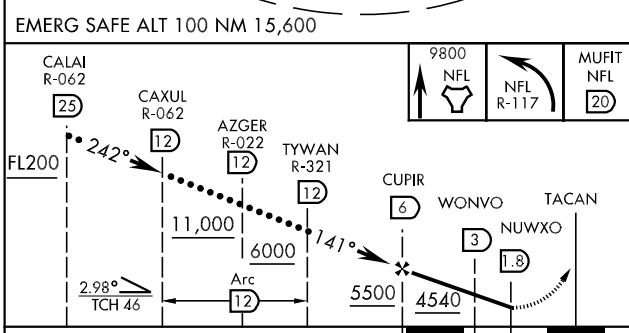

HI-TACAN RWY 13R

TACAN NFL Chan 82	APCH CRS 141°	Rwy ldg 14,005 TDZE 3934 Arpt Elev 3934
-----------------------------	-------------------------	--

JAL-143 [USN]

FALLON NAS (VAN VOORHIS FLD) (KNFL)

▼ * MISSED APPROACH: Climb direct NFL TACAN, then climbing left turn to 9800. Intercept NFL R-117 outbound to MUFIT and hold.

ATIS ★ 370.925	NAVY FALLON APP CON 120.85 360.2	NAVY FALLON TOWER ★ 119.25 340.2	GND CON 251.15	CLNC DEL 353.55	ASR/PAR
--------------------------	--	--	--------------------------	---------------------------	---------

CATEGORY	C	D	E
S-13R	4260-1 326	(400-1)	4260-1½ 326 (400-1½)
CIRCLING	4400-1½ 466 (500-1½)	4520-2 586 (600-2)	4980-3 1046 (1100-3)

HI-TACAN RWY 13R

SW-4, 07 FEB 2013 to 07 MAR 2013

SW-4, 07 FEB 2013 to 07 MAR 2013