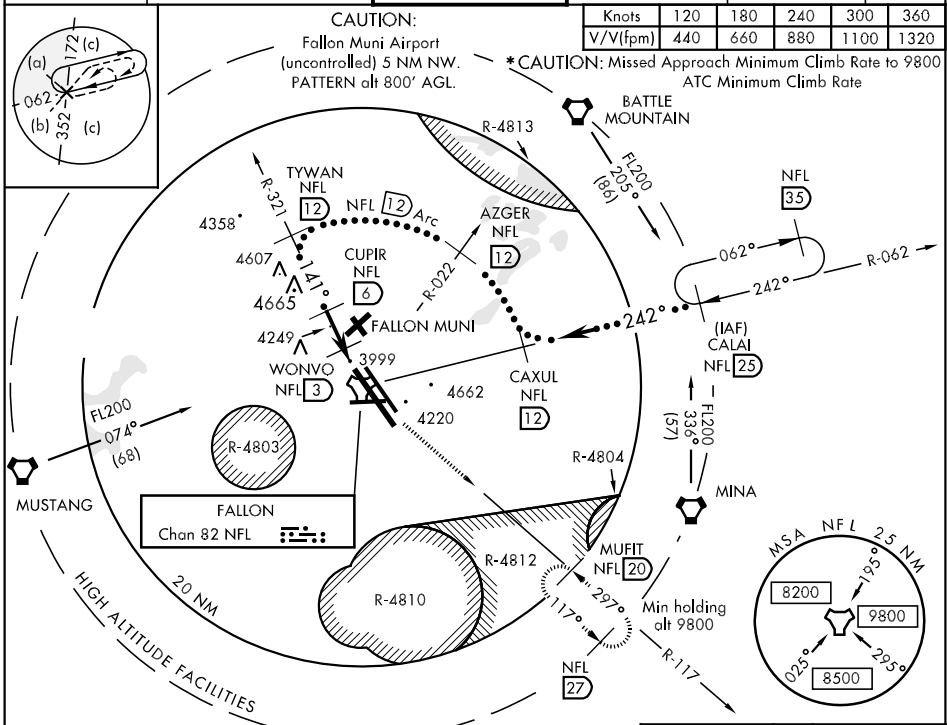

HI-TACAN RWY 13R

TACAN NFL Chan 82	APCH CRS 141°	Rwy ldg 14,005 TDZE 3934 Arpt Elev 3934
-----------------------------	-------------------------	--

JAL-143 [USN]

FALLON NAS (VAN VOORHIS FLD) (KNFL)

▼ * MISSED APPROACH: Climb direct NFL TACAN, then climbing left turn to 9800. Intercept NFL R-117 outbound to MUFIT and hold.

ATIS ★ 370.925	NAVY FALLON APP CON 120.85 360.2	NAVY FALLON TOWER ★ 119.25 340.2	GND CON 251.15	CLNC DEL 353.55	ASR/PAR
--------------------------	--	--	--------------------------	---------------------------	---------

CATEGORY	C	D	E
S-13R	4260-1 326	(400-1)	4260-1½ 326 (400-1½)
CIRCLING	4400-1½ 466 (500-1½)	4520-2 586 (600-2)	4980-3 1046 (1100-3)

HI-TACAN RWY 13R

SW-4, 07 FEB 2013 to 07 MAR 2013

SW-4, 07 FEB 2013 to 07 MAR 2013