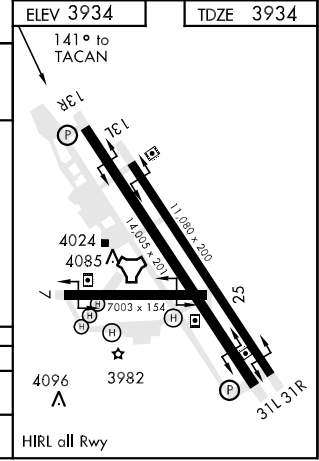

HI-TACAN RWY 13R

TACAN NFL Chan 82	APCH CRS 141°	Rwy ldg 14,005 TDZE 3934 Arpt Elev 3934
-----------------------------	-------------------------	--

JAL-143 [USN]

FALLON NAS (VAN VOORHIS FLD) (KNFL)

▼ * MISSED APPROACH: Climb direct NFL TACAN, then climbing left turn to 9800. Intercept NFL R-117 outbound to MUFIT and hold.

ATIS ★ 370.925	NAVY FALLON APP CON 120.85 360.2	NAVY FALLON TOWER ★ 119.25 340.2	GND CON 251.15	CLNC DEL 353.55	ASR/PAR
--------------------------	--	--	--------------------------	---------------------------	---------

CATEGORY	C	D	E
S-13R	4260-1 326	(400-1)	4260-1½ 326 (400-1½)
CIRCLING	4400-1½ 466 (500-1½)	4520-2 586 (600-2)	4980-3 1046 (1100-3)

HI-TACAN RWY 13R

SW-4, 07 FEB 2013 to 07 MAR 2013

SW-4, 07 FEB 2013 to 07 MAR 2013