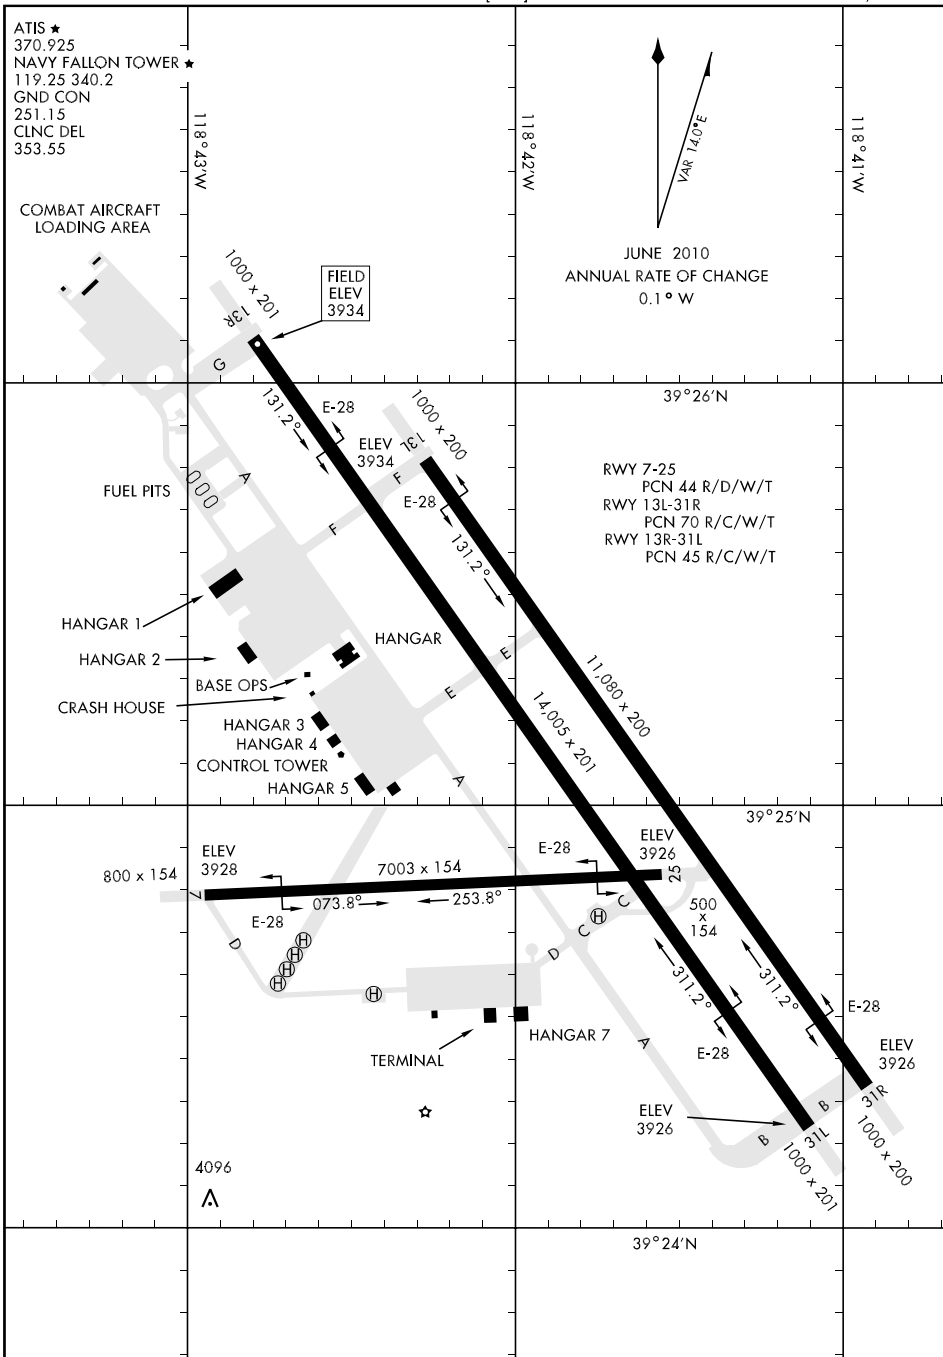

# AIRPORT DIAGRAM

AFD-143 [USN]

FALLON NAS (VAN VOORHIS FIELD) (KNFL)

FALLON, NEVADA

ATIS ★  
 370.925  
 NAVY FALLON TOWER ★  
 119.25 340.2  
 GND CON  
 251.15  
 CLNC DEL  
 353.55

COMBAT AIRCRAFT  
LOADING AREA

JUNE 2010  
 ANNUAL RATE OF CHANGE  
 0.1° W

SW-4, 07 FEB 2013 to 07 MAR 2013

SW-4, 07 FEB 2013 to 07 MAR 2013

# AIRPORT DIAGRAM

FALLON, NEVADA

FALLON NAS (VAN VOORHIS FIELD) (KNFL)