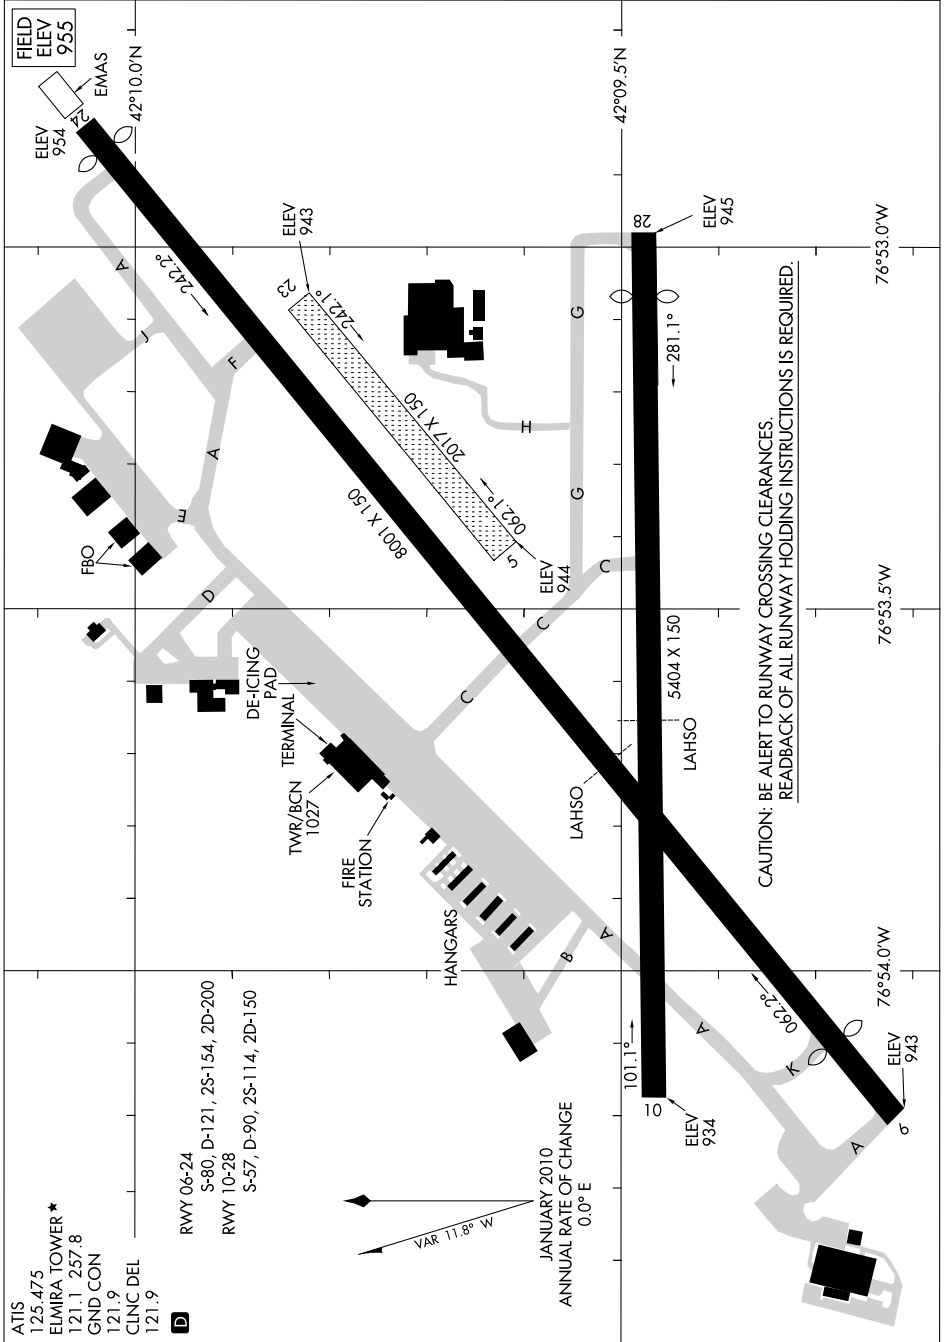

12320

AIRPORT DIAGRAM

AL-131 (FAA)

ELMIRA/CORNING RGNL (ELM)
ELMIRA, NEW YORK

NE-2, 07 FEB 2013 to 07 MAR 2013

CAUTION: BE ALERT TO RUNWAY CROSSING CLEARANCES.
READBACK OF ALL RUNWAY HOLDING INSTRUCTIONS IS REQUIRED.

NE-2, 07 FEB 2013 to 07 MAR 2013

AIRPORT DIAGRAM

12320

ELMIRA, NEW YORK
ELMIRA/CORNING RGNL (ELM)