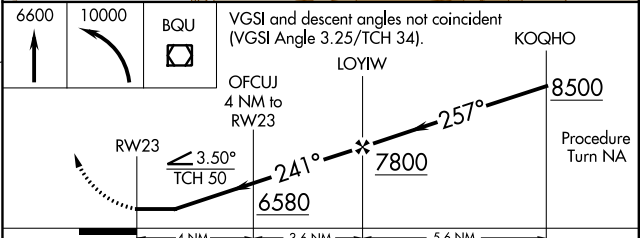

RNAV (GPS) RWY 23

ELKO RGNL (EKO)

APP CRS 241°	Rwy Idg 6410
	TDZE 5064
	Apt Elev 5140

	Inoperative table does not apply.		MISSED APPROACH: Climb to 6600 then climbing left turn to 10000 direct BQU VOR/DME and hold.
	DME/DME RNP-0.3 NA.		
ASOS 119.275	SALT LAKE CENTER 132.25 338.35	UNICOM 123.0 (CTAF)	122.7

SW-4, 07 FEB 2013 to 07 MAR 2013

SW-4, 07 FEB 2013 to 07 MAR 2013

ELEV 5140		TDZE 5064
-----------	--	-----------

CATEGORY	A	B	C	D
LNAV MDA	6500-1¼ 1436 (1400-1¼)	6500-1½ 1436 (1400-1½)	6500-3	1436 (1400-3)
CIRCLING	6500-1¼ 1360 (1400-1¼)	6500-1½ 1360 (1400-1½)	6500-3	1360 (1400-3)