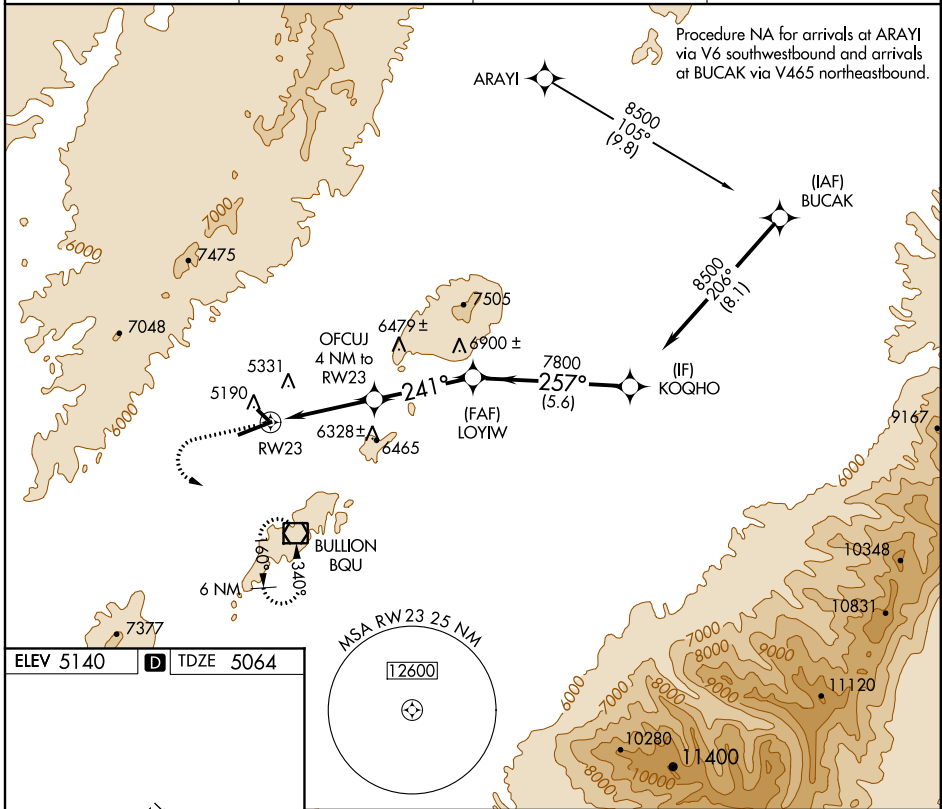

RNAV (GPS) RWY 23

ELKO RGNL (EKO)

APP CRS 241°	Rwy Idg 6410
	TDZE 5064
	Apt Elev 5140

	Inoperative table does not apply.		MISSED APPROACH: Climb to 6600 then climbing left turn to 10000 direct BQU VOR/DME and hold.
	DME/DME RNP-0.3 NA.		
ASOS 119.275	SALT LAKE CENTER 132.25 338.35	UNICOM 123.0 (CTAF)	122.7

SW-4, 07 FEB 2013 to 07 MAR 2013

SW-4, 07 FEB 2013 to 07 MAR 2013

ELEV 5140		TDZE 5064
-----------	--	-----------

CATEGORY	A	B	C	D
LNAV MDA	6500-1¼ 1436 (1400-1¼)	6500-1½ 1436 (1400-1½)	6500-3	1436 (1400-3)
CIRCLING	6500-1¼ 1360 (1400-1¼)	6500-1½ 1360 (1400-1½)	6500-3	1360 (1400-3)