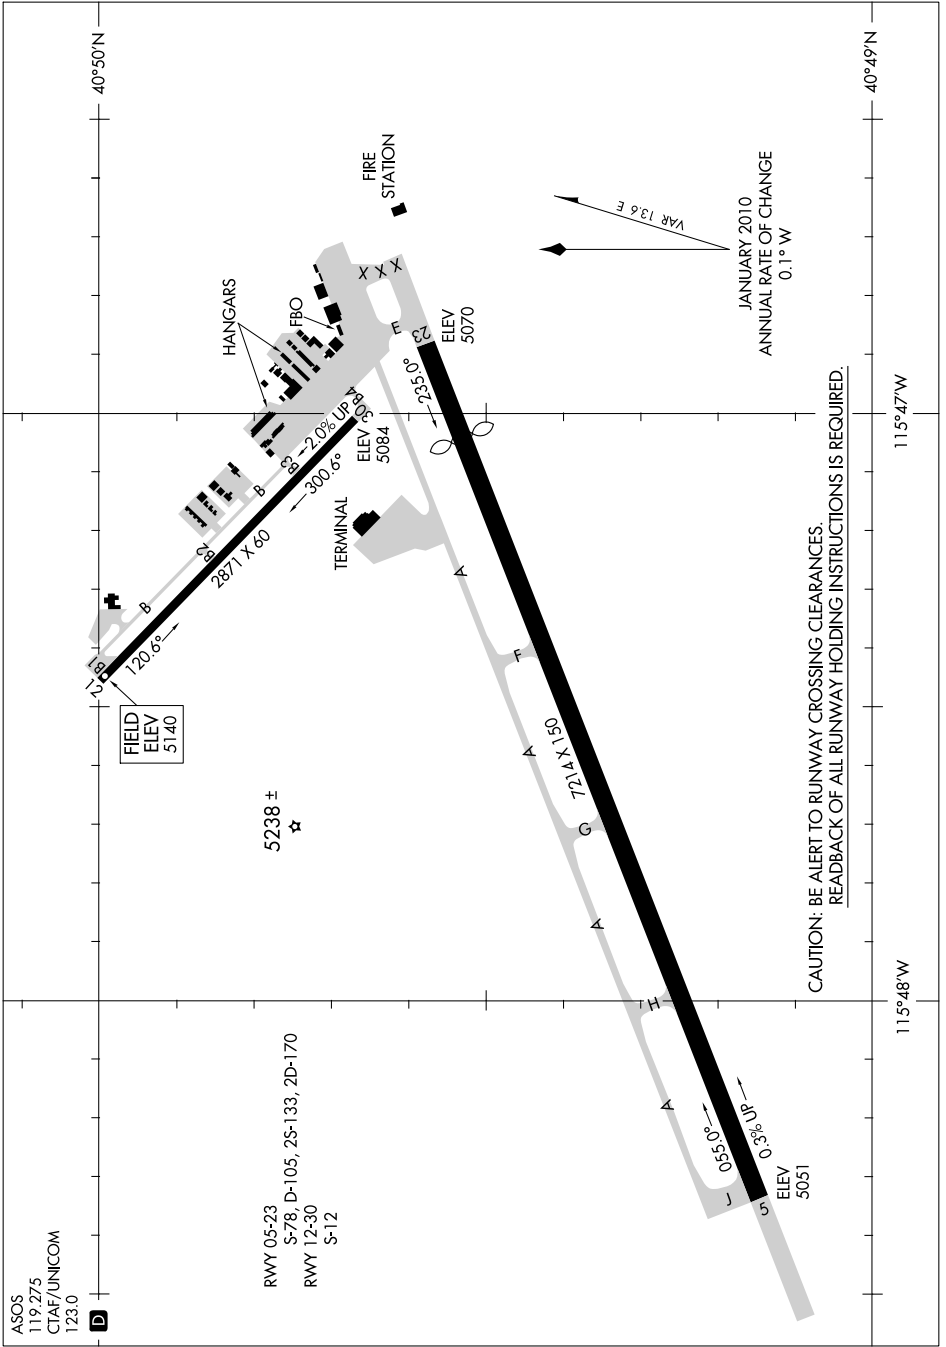

AIRPORT DIAGRAM

AL-129 (FAA)

ELKO RGNL (EKO)
ELKO, NEVADA

SW-4, 07 FEB 2013 to 07 MAR 2013

AIRPORT DIAGRAM

ELKO, NEVADA
ELKO RGNL (EKO)

SW-4, 07 FEB 2013 to 07 MAR 2013