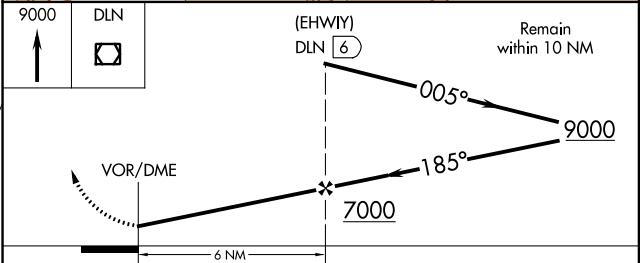

VOR/DME or GPS-B
DILLON (DLN)

VOR/DME DLN 113.0 Chan 77	APP CRS 185°	Rwy Idg TDZE Apt Elev N/A N/A 5241
---	------------------------	---

Procedure not authorized when Dillon altimeter setting not available. MISSED APPROACH: Climb to 9000 in DLN VOR/DME holding pattern.

ASOS 135.225	SALT LAKE CENTER 132.4 338.3	UNICOM 122.8 (CTAF)
------------------------	--	-------------------------------

NW-1, 07 FEB 2013 to 07 MAR 2013

NW-1, 07 FEB 2013 to 07 MAR 2013

CATEGORY	A	B	C	D
CIRCLING	5720-1 482 (500-1)	5740-1 502 (600-1)	5760-1½ 522 (600-1½)	5840-2 602 (700-2)