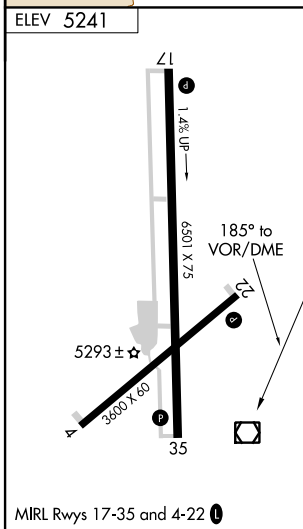

VOR/DME or GPS-B
DILLON (DLN)

VOR/DME DLN 113.0 Chan 77	APP CRS 185°	Rwy Idg TDZE Apt Elev N/A N/A 5241
---	------------------------	---

Procedure not authorized when Dillon altimeter setting not available. MISSED APPROACH: Climb to 9000 in DLN VOR/DME holding pattern.

ASOS 135.225	SALT LAKE CENTER 132.4 338.3	UNICOM 122.8 (CTAF)
------------------------	--	-------------------------------

NW-1, 07 FEB 2013 to 07 MAR 2013

NW-1, 07 FEB 2013 to 07 MAR 2013

CATEGORY	A	B	C	D
CIRCLING	5720-1 482 (500-1)	5740-1 502 (600-1)	5760-1½ 522 (600-1½)	5840-2 602 (700-2)