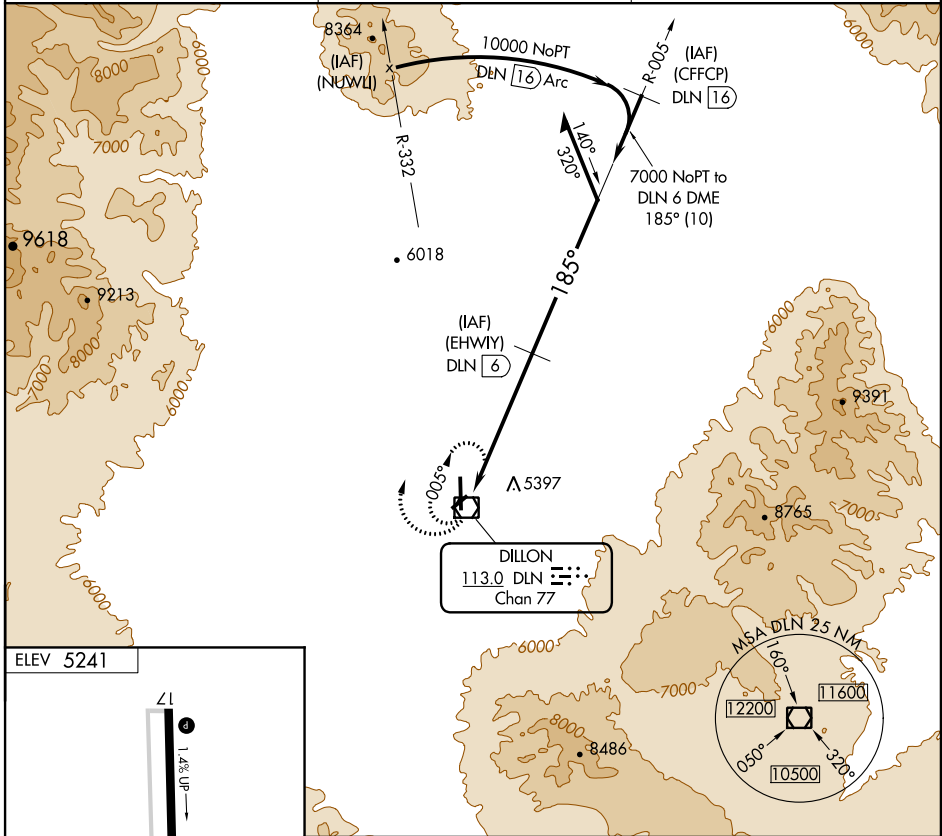

VOR/DME or GPS-B
DILLON (DLN)

VOR/DME DLN 113.0 Chan 77	APP CRS 185°	Rwy Idg TDZE Apt Elev N/A N/A 5241
---	------------------------	---

Procedure not authorized when Dillon altimeter setting not available. MISSED APPROACH: Climb to 9000 in DLN VOR/DME holding pattern.

ASOS 135.225	SALT LAKE CENTER 132.4 338.3	UNICOM 122.8 (CTAF)
------------------------	--	-------------------------------

NW-1, 07 FEB 2013 to 07 MAR 2013

NW-1, 07 FEB 2013 to 07 MAR 2013

CATEGORY	A	B	C	D
CIRCLING	5720-1 482 (500-1)	5740-1 502 (600-1)	5760-1½ 522 (600-1½)	5840-2 602 (700-2)