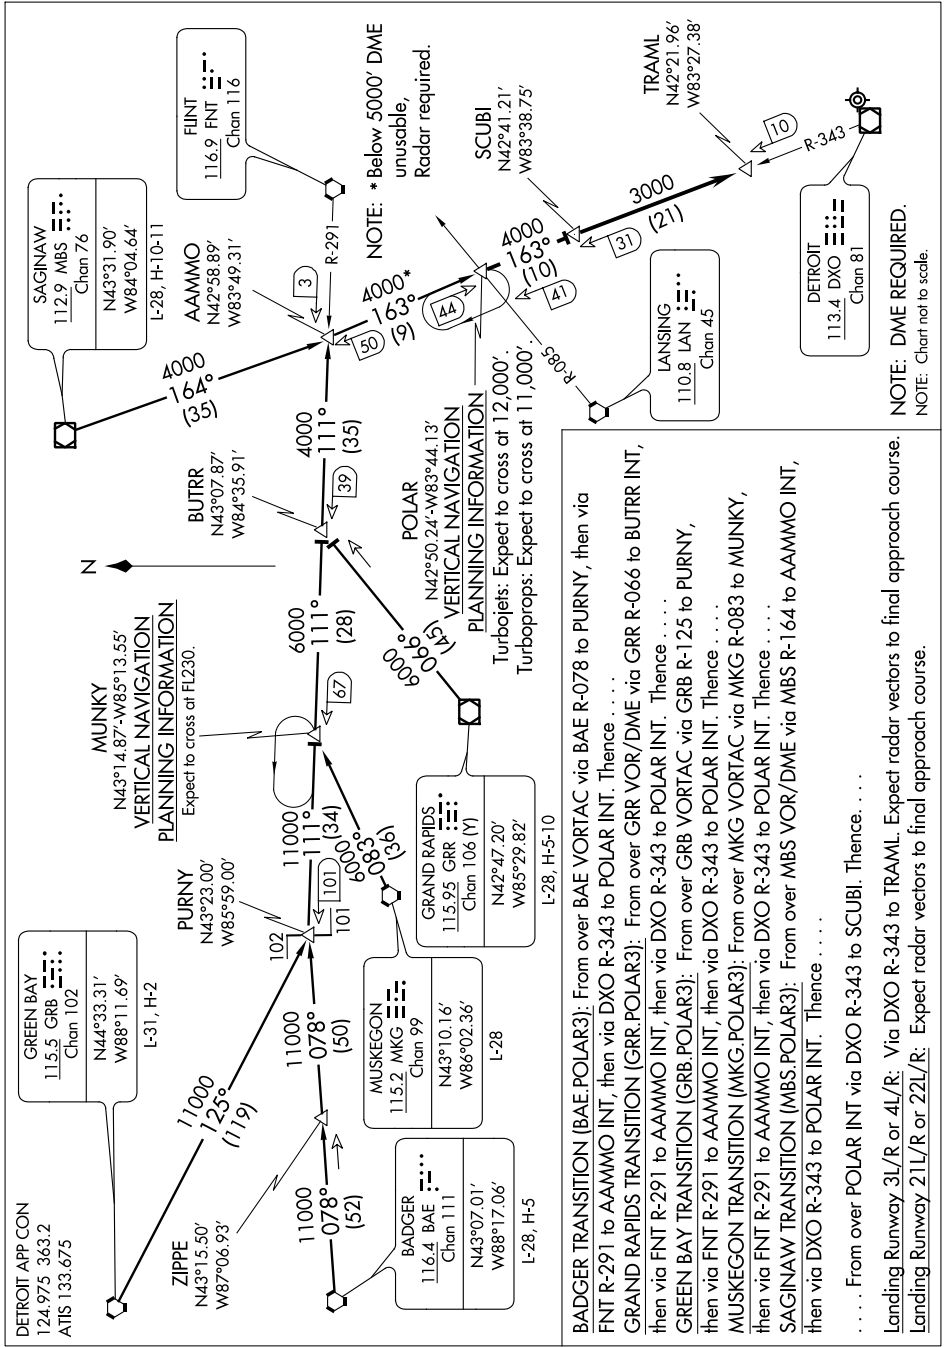

# POLAR THREE ARRIVAL

EC-1, 07 FEB 2013 to 07 MAR 2013