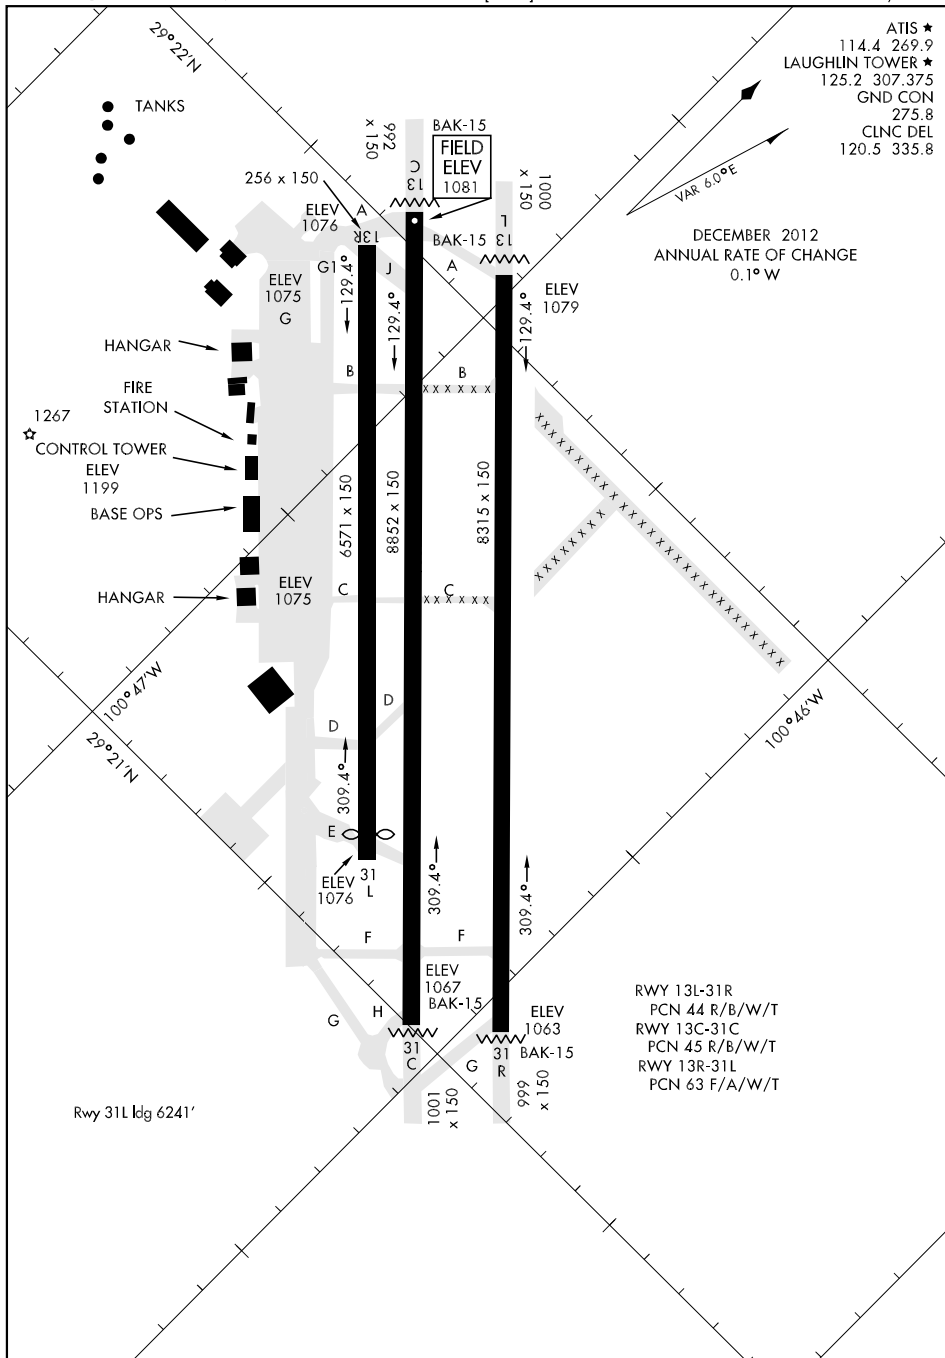

AIRPORT DIAGRAM

AFD-111 [USAF]

LAUGHLIN AFB (KDLF)

DEL RIO, TEXAS

SC-3, 07 FEB 2013 to 07 MAR 2013

SC-3, 07 FEB 2013 to 07 MAR 2013

AIRPORT DIAGRAM

DEL RIO, TEXAS

LAUGHLIN AFB (KDLF)