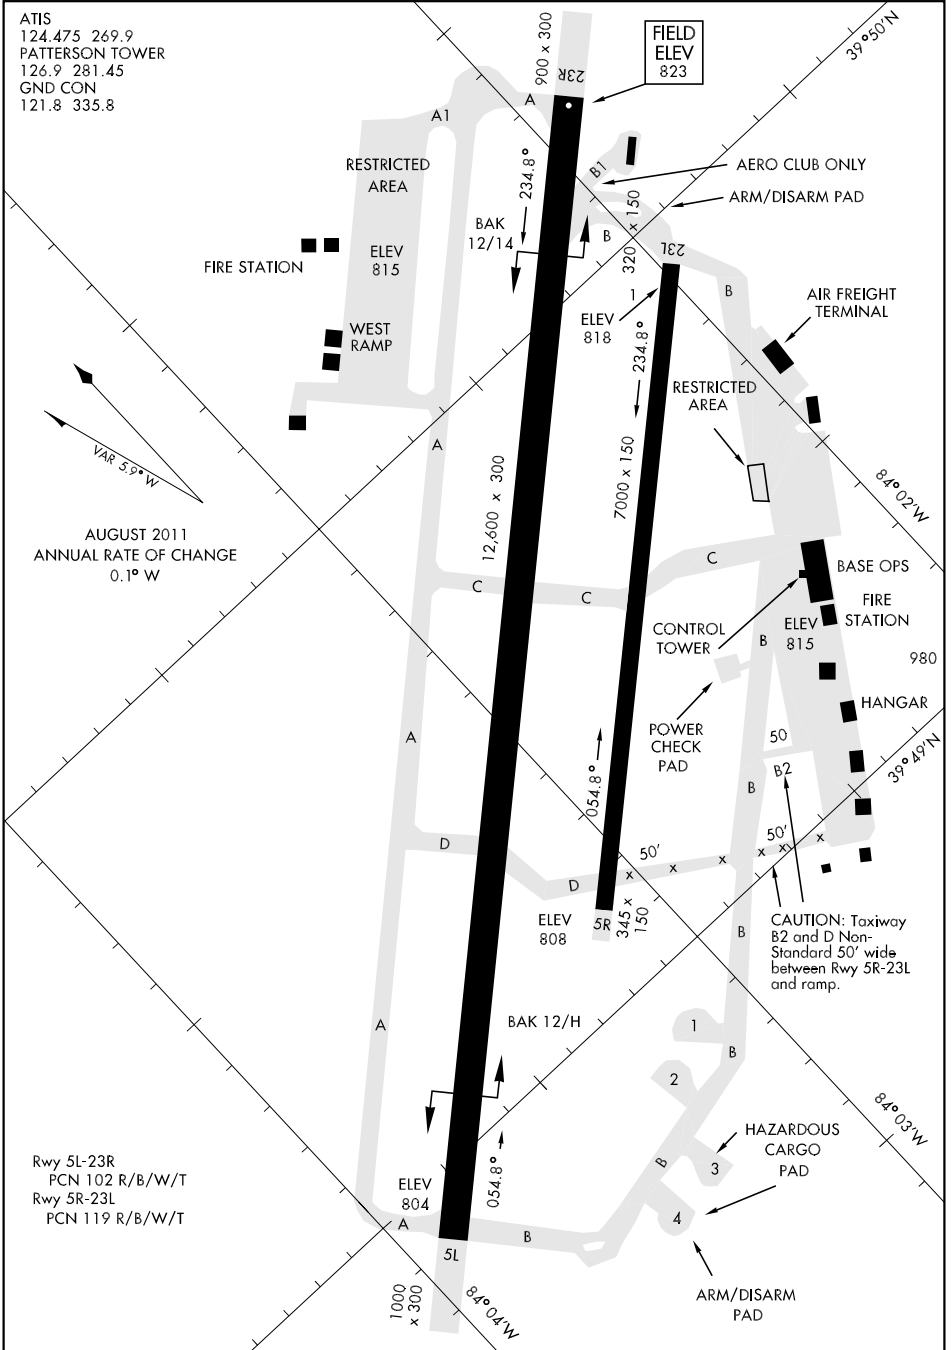

# AIRPORT DIAGRAM

AFD-108 [USAF]

ATIS  
 124.475 269.9  
 PATTERSON TOWER  
 126.9 281.45  
 GND CON  
 121.8 335.8

EC-2, 07 FEB 2013 to 07 MAR 2013

EC-2, 07 FEB 2013 to 07 MAR 2013

# AIRPORT DIAGRAM