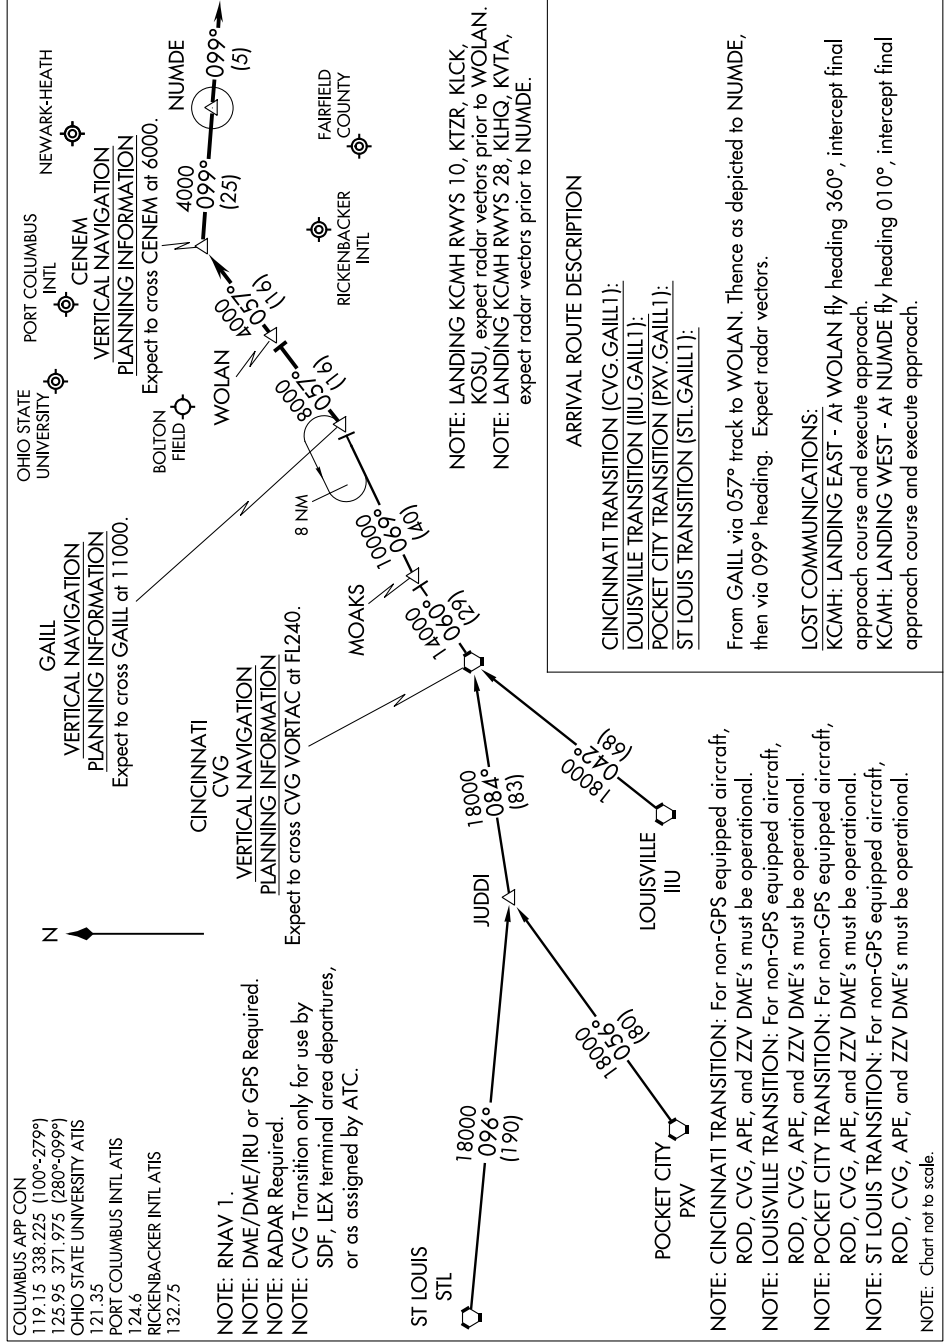

GAILL ONE ARRIVAL (RNAV)

COLUMBUS, OH

EC-2, 07 FEB 2013 to 07 MAR 2013

GAILL ONE ARRIVAL (RNAV)

COLUMBUS, OH

EC-2, 07 FEB 2013 to 07 MAR 2013