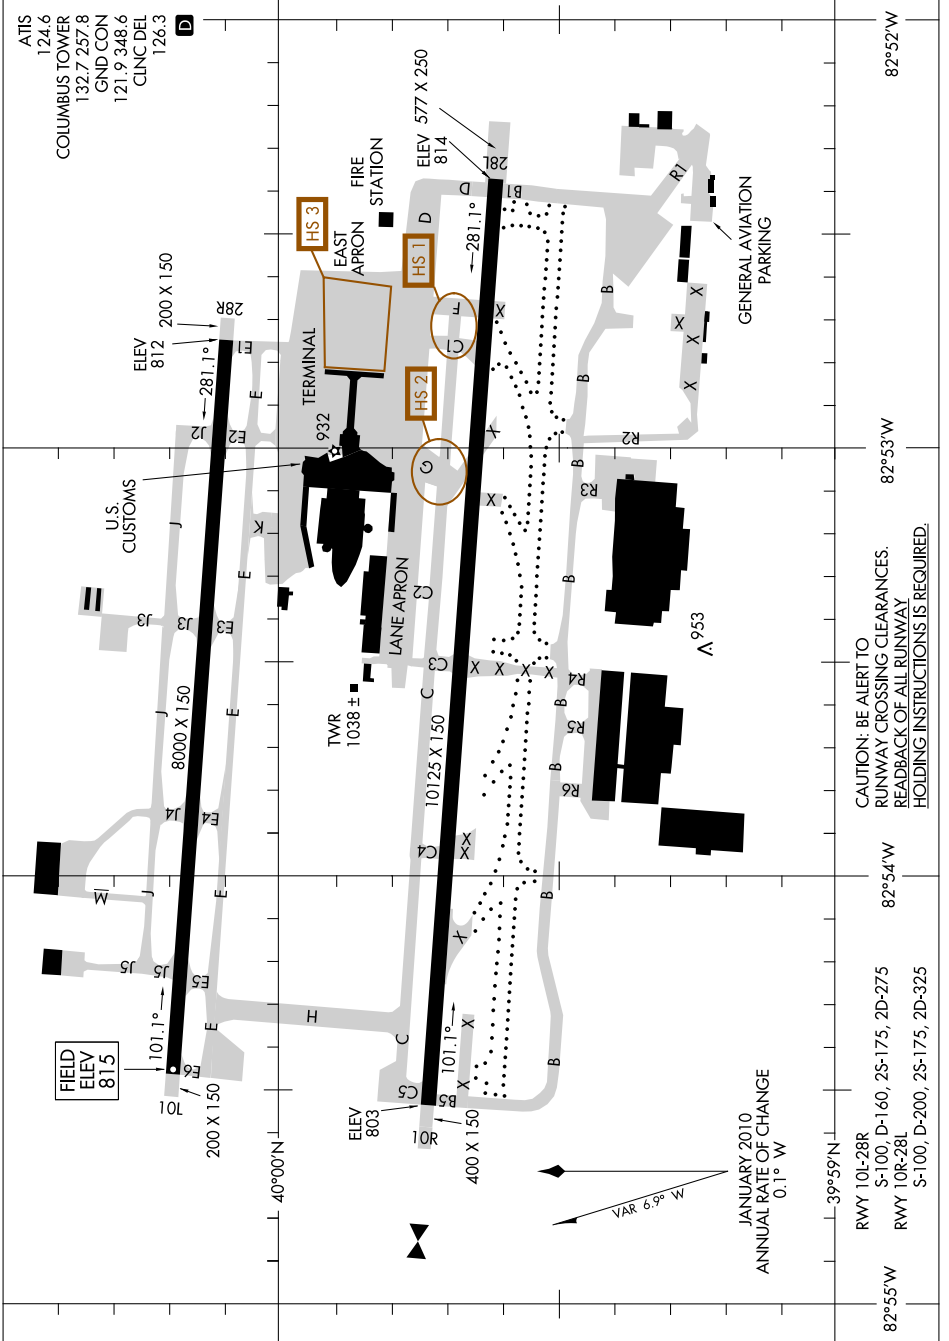

# AIRPORT DIAGRAM

13010

COLUMBUS/ PORT COLUMBUS INTL (CMH)  
COLUMBUS, OHIO

AL-94 (FAA)

EC-2, 07 FEB 2013 to 07 MAR 2013

CAUTION: BE ALERT TO  
RUNWAY CROSSING CLEARANCES.  
READBACK OF ALL RUNWAY  
HOLDING INSTRUCTIONS IS REQUIRED.

EC-2, 07 FEB 2013 to 07 MAR 2013

# AIRPORT DIAGRAM

13010

COLUMBUS, OHIO  
COLUMBUS/ PORT COLUMBUS INTL (CMH)

COLUMBUS, OHIO