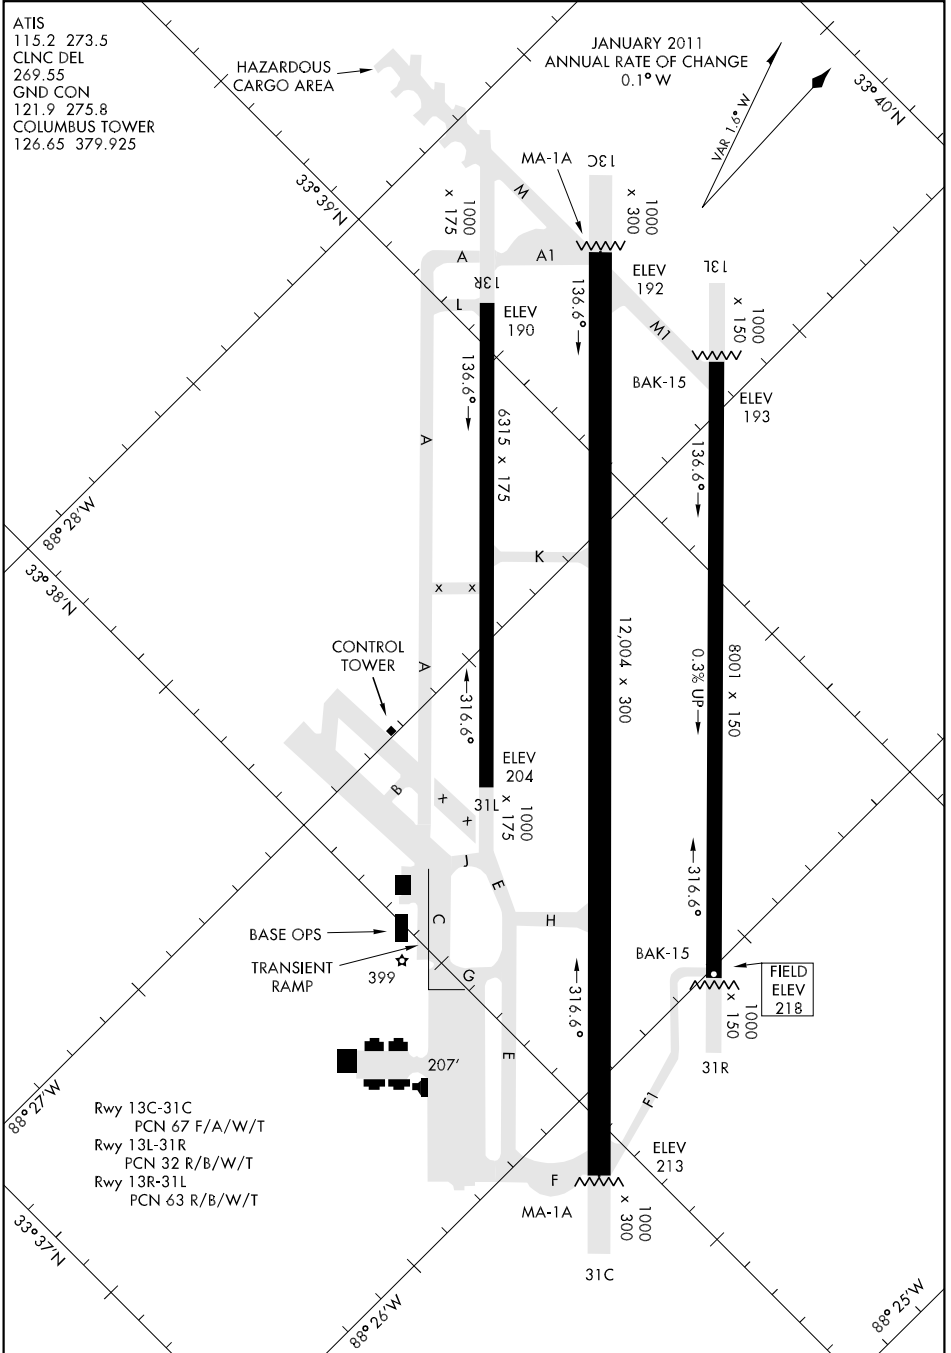

# AIRPORT DIAGRAM

AFD-91 [USAF]

COLUMBUS AFB (KCBM)

COLUMBUS, MISSISSIPPI

ATIS  
 115.2 273.5  
 CLNC DEL  
 269.55  
 GND CON  
 121.9 275.8  
 COLUMBUS TOWER  
 126.65 379.925

HAZARDOUS  
CARGO AREA

JANUARY 2011  
 ANNUAL RATE OF CHANGE  
 0.1° W

SC-4, 07 FEB 2013 to 07 MAR 2013

SC-4, 07 FEB 2013 to 07 MAR 2013

# AIRPORT DIAGRAM

COLUMBUS, MISSISSIPPI

COLUMBUS AFB (KCBM)