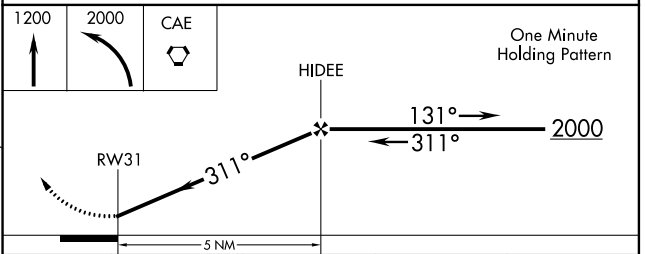

APP CRS 311°	Rwy Idg 4599
	TDZE 190
	Apt Elev 194

GPS RWY 31

COLUMBIA/JIM HAMILTON L.B. OWENS (CUB)

<p>▽ NA ASR</p> <p>When local altimeter setting not received, use Columbia Metropolitan altimeter setting. Visibility reduction by helicopters NA.</p>	<p>MISSED APPROACH: Climb to 1200 then climbing left turn to 2000 direct CAE VORTAC and hold.</p>
--	--

SE-2, 07 FEB 2013 to 07 MAR 2013

CATEGORY	A	B	C	D
S-31	680-1	490 (500-1)	680-1¼ 490 (500-1¼)	680-1½ 490 (500-1½)
CIRCLING	NA			