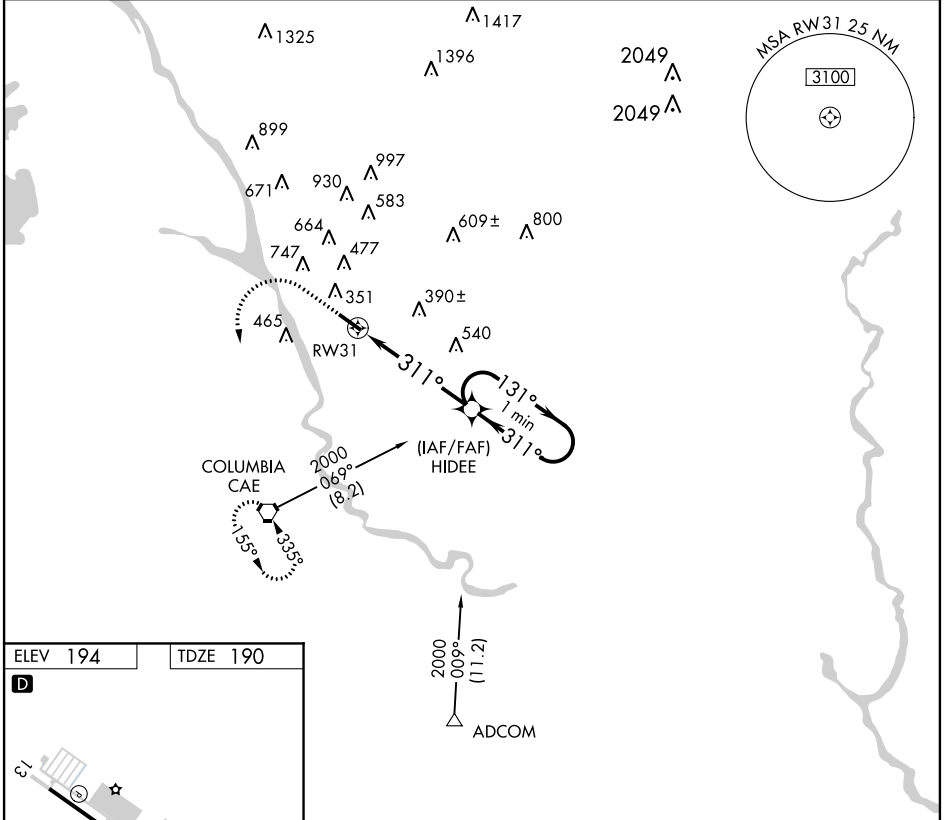

APP CRS 311°	Rwy Idg 4599
	TDZE 190
	Apt Elev 194

GPS RWY 31

COLUMBIA/JIM HAMILTON L.B. OWENS (CUB)

<p>▽ NA ASR</p> <p>When local altimeter setting not received, use Columbia Metropolitan altimeter setting. Visibility reduction by helicopters NA.</p>	<p>MISSED APPROACH: Climb to 1200 then climbing left turn to 2000 direct CAE VORTAC and hold.</p>
--	--

ASOS 119.675	COLUMBIA APP CON 133.4	CLNC DEL 124.4	UNICOM 122.8 (CTAF)
------------------------	----------------------------------	--------------------------	-------------------------------

SE-2, 07 FEB 2013 to 07 MAR 2013

SE-2, 07 FEB 2013 to 07 MAR 2013

CATEGORY	A	B	C	D
S-31	680-1	490 (500-1)	680-1¼ 490 (500-1¼)	680-1½ 490 (500-1½)
CIRCLING	NA			