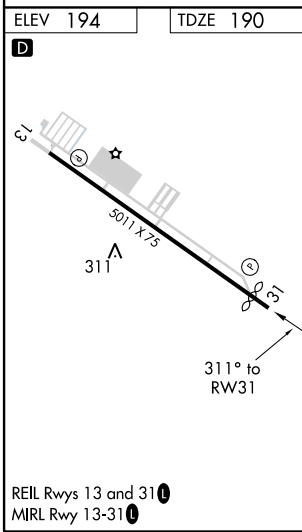

APP CRS 311°	Rwy Idg 4599
	TDZE 190
	Apt Elev 194

GPS RWY 31

COLUMBIA/JIM HAMILTON L.B. OWENS (CUB)

<p>▽ NA ASR</p> <p>When local altimeter setting not received, use Columbia Metropolitan altimeter setting. Visibility reduction by helicopters NA.</p>	<p>MISSED APPROACH: Climb to 1200 then climbing left turn to 2000 direct CAE VORTAC and hold.</p>
--	--

SE-2, 07 FEB 2013 to 07 MAR 2013

CATEGORY	A	B	C	D
S-31	680-1	490 (500-1)	680-1¼ 490 (500-1¼)	680-1½ 490 (500-1½)
CIRCLING	NA			