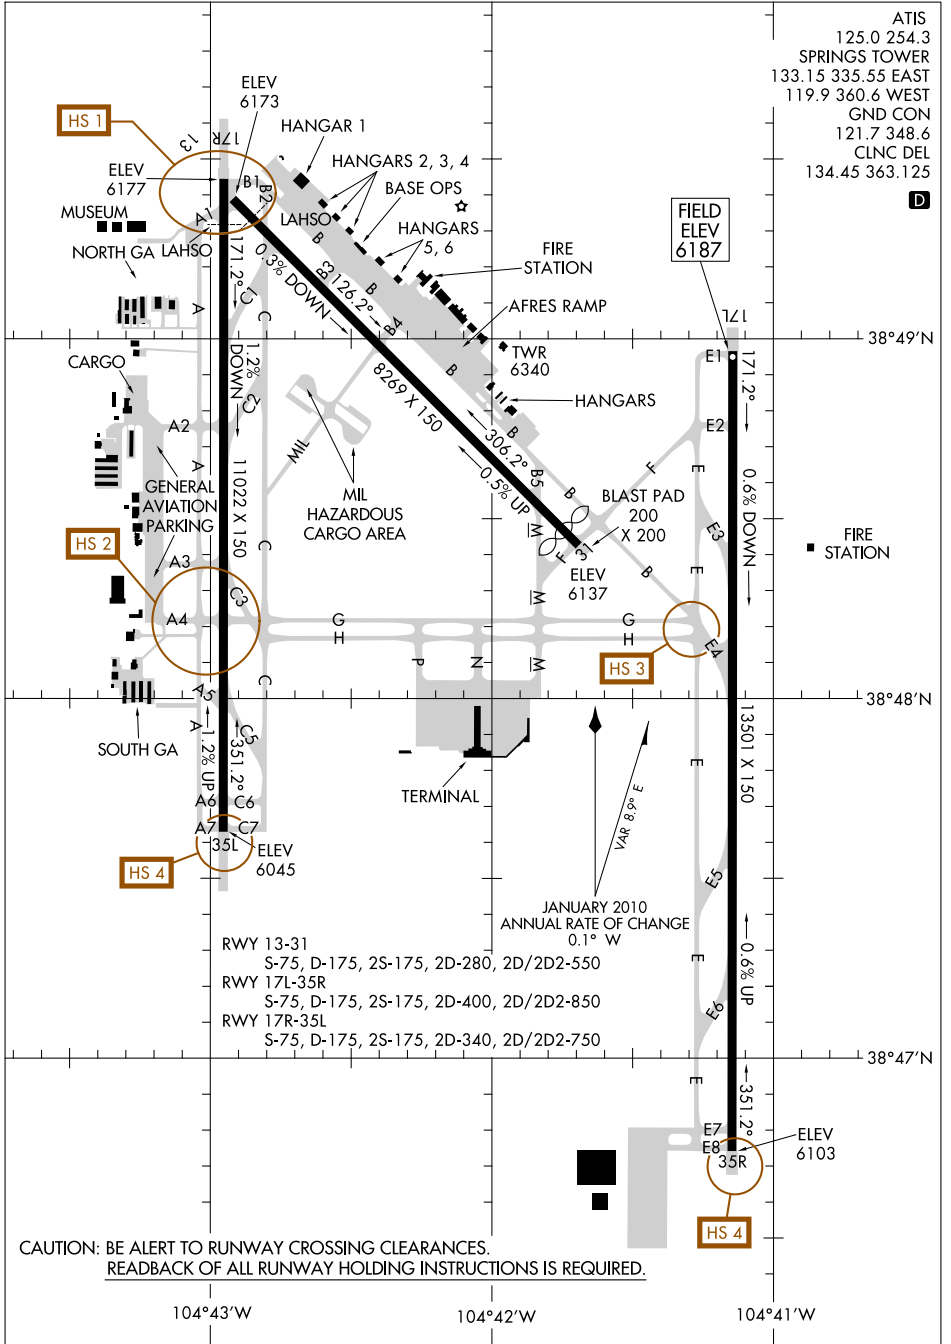

# AIRPORT DIAGRAM

CITY OF COLORADO SPRINGS MUNI (COS)  
COLORADO SPRINGS/ AL-87 (FAA) COLORADO SPRINGS, COLORADO

SW-1, 07 FEB 2013 to 07 MAR 2013

SW-1, 07 FEB 2013 to 07 MAR 2013

# AIRPORT DIAGRAM

CITY OF COLORADO SPRINGS MUNI (COS)  
COLORADO SPRINGS, COLORADO