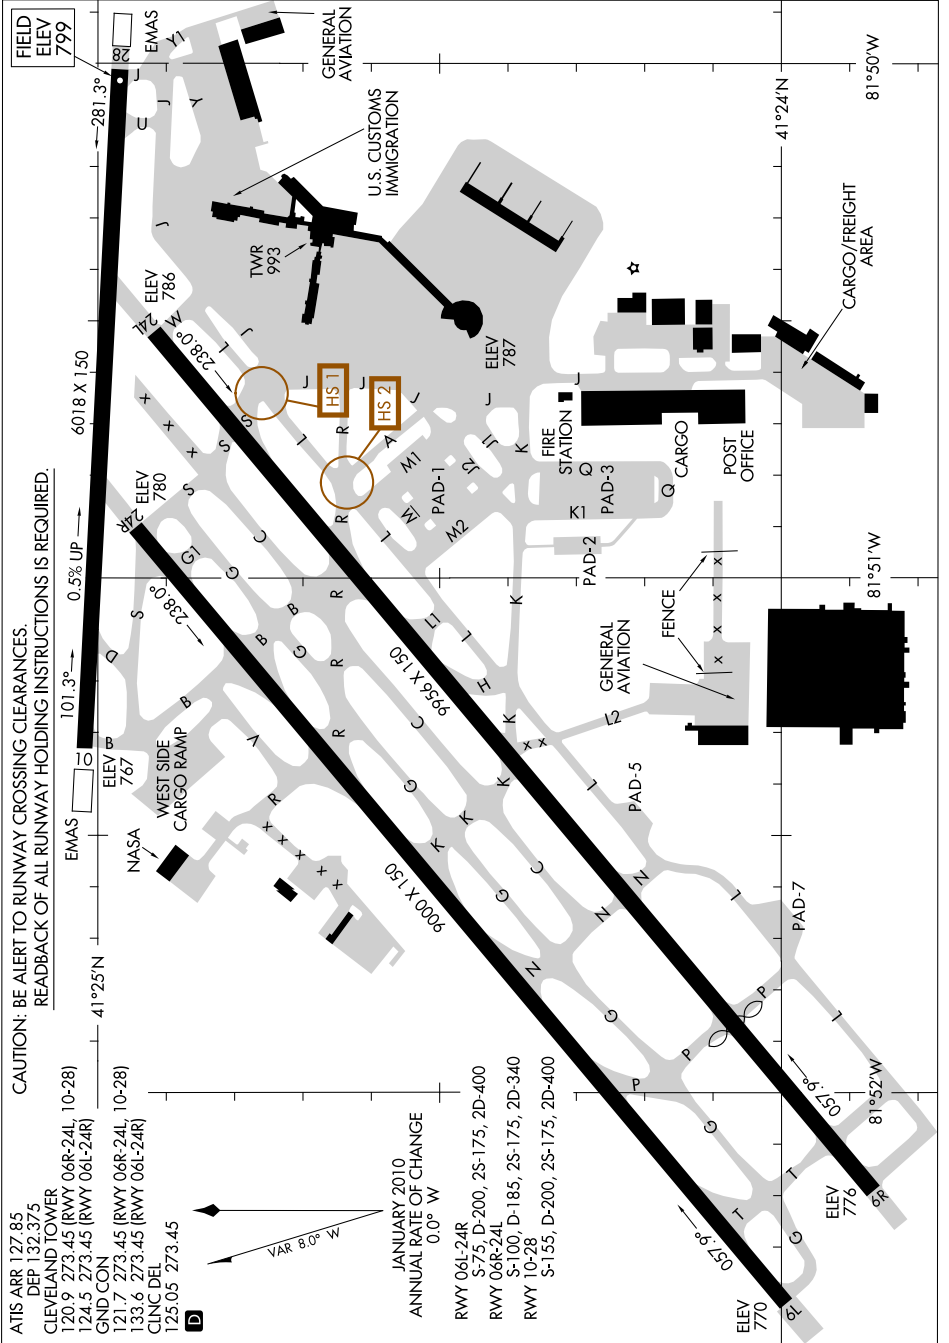

AIRPORT DIAGRAM

AL-84 (FAA)

CLEVELAND-HOPKINS INTL (CLE)
CLEVELAND, OHIO

EC-2, 07 FEB 2013 to 07 MAR 2013

EC-2, 07 FEB 2013 to 07 MAR 2013

AIRPORT DIAGRAM

CLEVELAND, OHIO
CLEVELAND-HOPKINS INTL (CLE)