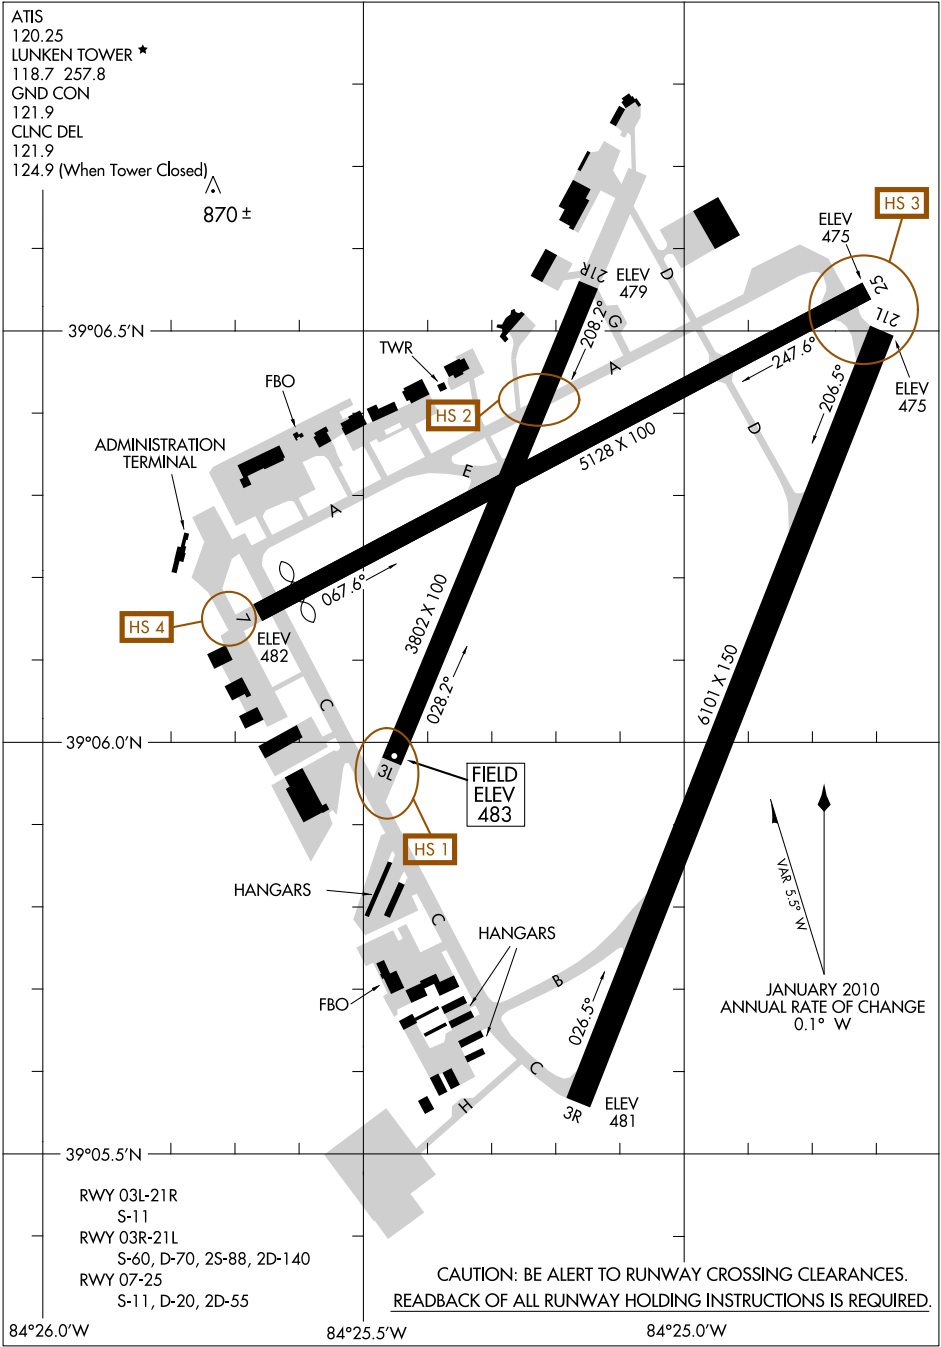

12096

AIRPORT DIAGRAM

CINCINNATI MUNI AIRPORT-LUNKEN FIELD (LUK)
AL-83 (FAA) CINCINNATI, OHIO

ATIS
 120.25
 LUNKEN TOWER ★
 118.7 257.8
 GND CON
 121.9
 CLNC DEL
 121.9
 124.9 (When Tower Closed)

870 ±

EC-2, 07 FEB 2013 to 07 MAR 2013

EC-2, 07 FEB 2013 to 07 MAR 2013

AIRPORT DIAGRAM

12096

CINCINNATI, OHIO
CINCINNATI MUNI AIRPORT-LUNKEN FIELD (LUK)