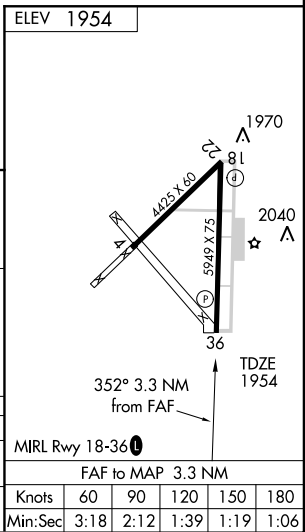

VORTAC CDS 117.6 Chan 123	APP CRS 352°	Rwy Idg TDZE 1954 Apt Elev 1954
---	------------------------	---

VOR RWY 36

CHILDRESS MUNI (CDS)

▽ When local altimeter setting not received, use Altus/Quartz Mountain Rgnl altimeter setting and increase all MDA 200 feet, and all visibilities ½ mile.
▲ VDP NA when using Altus/Quartz Mountain Rgnl altimeter setting.

MISSED APPROACH: Climb to 3400 via CDS VORTAC R-352 then climbing right turn to 3500 direct CDS VORTAC and hold.

ASOS 135.125	FORT WORTH CENTER 133.5 350.35	UNICOM 122.8 (CTAF) 0
------------------------	--	---------------------------------

CATEGORY	A	B	C	D
S-36	2340-1 386 (400-1)			2340-1¼ 386 (400-1¼)
CIRCLING	2500-1 546 (600-1)	2500-1½ 546 (600-1½)		2520-2 566 (600-2)

MIRA Rwy 18-36 0	FAF to MAP 3.3 NM				
Knots	60	90	120	150	180
Min:Sec	3:18	2:12	1:39	1:19	1:06