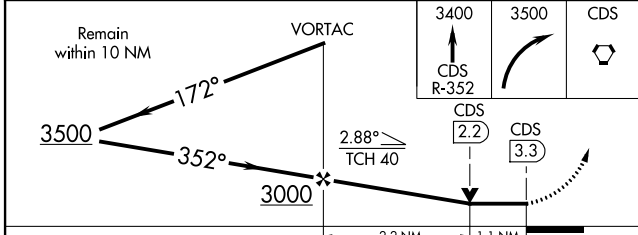

VORTAC CDS 117.6 Chan 123	APP CRS 352°	Rwy Idg TDZE 1954 Apt Elev 1954
---	------------------------	---

VOR RWY 36

CHILDRESS MUNI (CDS)

▽ When local altimeter setting not received, use Altus/Quartz Mountain Rgnl altimeter setting and increase all MDA 200 feet, and all visibilities ½ mile.
▲ VDP NA when using Altus/Quartz Mountain Rgnl altimeter setting.

MISSED APPROACH: Climb to 3400 via CDS VORTAC R-352 then climbing right turn to 3500 direct CDS VORTAC and hold.

ASOS 135.125	FORT WORTH CENTER 133.5 350.35	UNICOM 122.8 (CTAF) 0
------------------------	--	---------------------------------