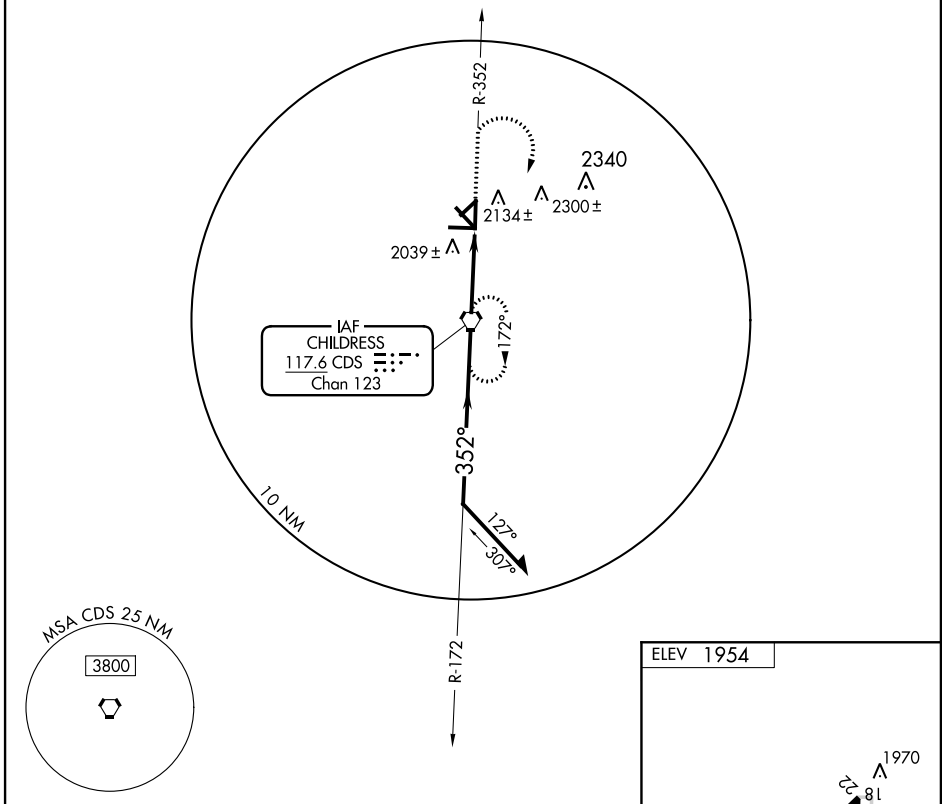

VORTAC CDS 117.6 Chan 123	APP CRS 352°	Rwy Idg TDZE 1954 Apt Elev 1954
---	------------------------	---

VOR RWY 36

CHILDRESS MUNI (CDS)

▽ When local altimeter setting not received, use Altus/Quartz Mountain Rgnl altimeter setting and increase all MDA 200 feet, and all visibilities ½ mile.
▲ VDP NA when using Altus/Quartz Mountain Rgnl altimeter setting.

MISSED APPROACH: Climb to 3400 via CDS VORTAC R-352 then climbing right turn to 3500 direct CDS VORTAC and hold.

ASOS 135.125	FORT WORTH CENTER 133.5 350.35	UNICOM 122.8 (CTAF) 0
------------------------	--	---------------------------------

CATEGORY	A	B	C	D
S-36	2340-1 386 (400-1)			2340-1¼ 386 (400-1¼)
CIRCLING	2500-1 546 (600-1)	2500-1½ 546 (600-1½)		2520-2 566 (600-2)

MIRA Rwy 18-36 0	FAF to MAP 3.3 NM				
Knots	60	90	120	150	180
Min:Sec	3:18	2:12	1:39	1:19	1:06

SC-2, 07 FEB 2013 to 07 MAR 2013

SC-2, 07 FEB 2013 to 07 MAR 2013