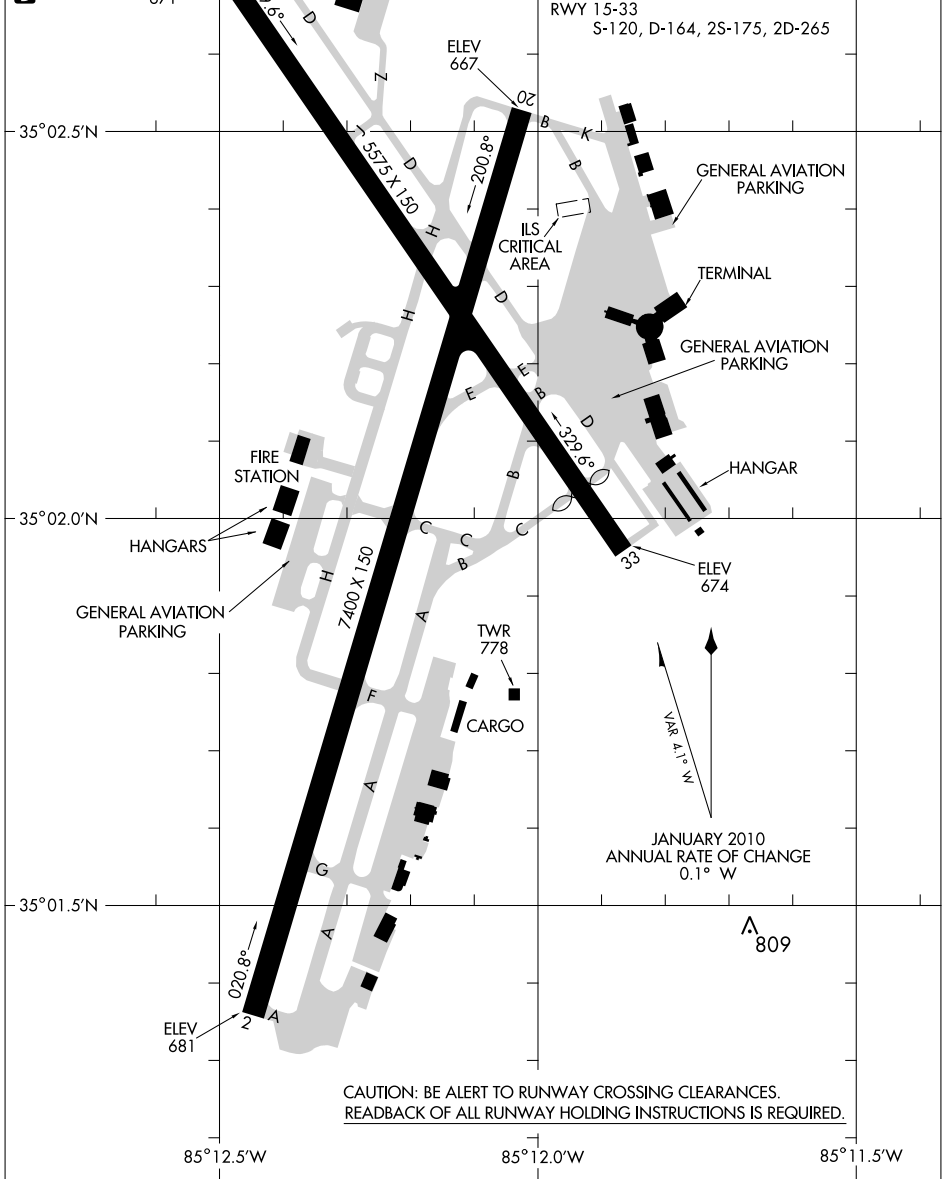

11181

AIRPORT DIAGRAM

AL-79 (FAA)

CHATTANOOGA/LOVELL FIELD (CHA)
CHATTANOOGA, TENNESSEE

ATIS
 119.85
 CHATTANOOGA TOWER ★
 118.3 257.8
 GND CON
 121.7 348.6
 CLNC DEL
 120.95 348.6
D

FIELD
 ELEV
 682

SE-1, 07 FEB 2013 to 07 MAR 2013

SE-1, 07 FEB 2013 to 07 MAR 2013

AIRPORT DIAGRAM

11181

CHATTANOOGA, TENNESSEE
CHATTANOOGA/LOVELL FIELD (CHA)