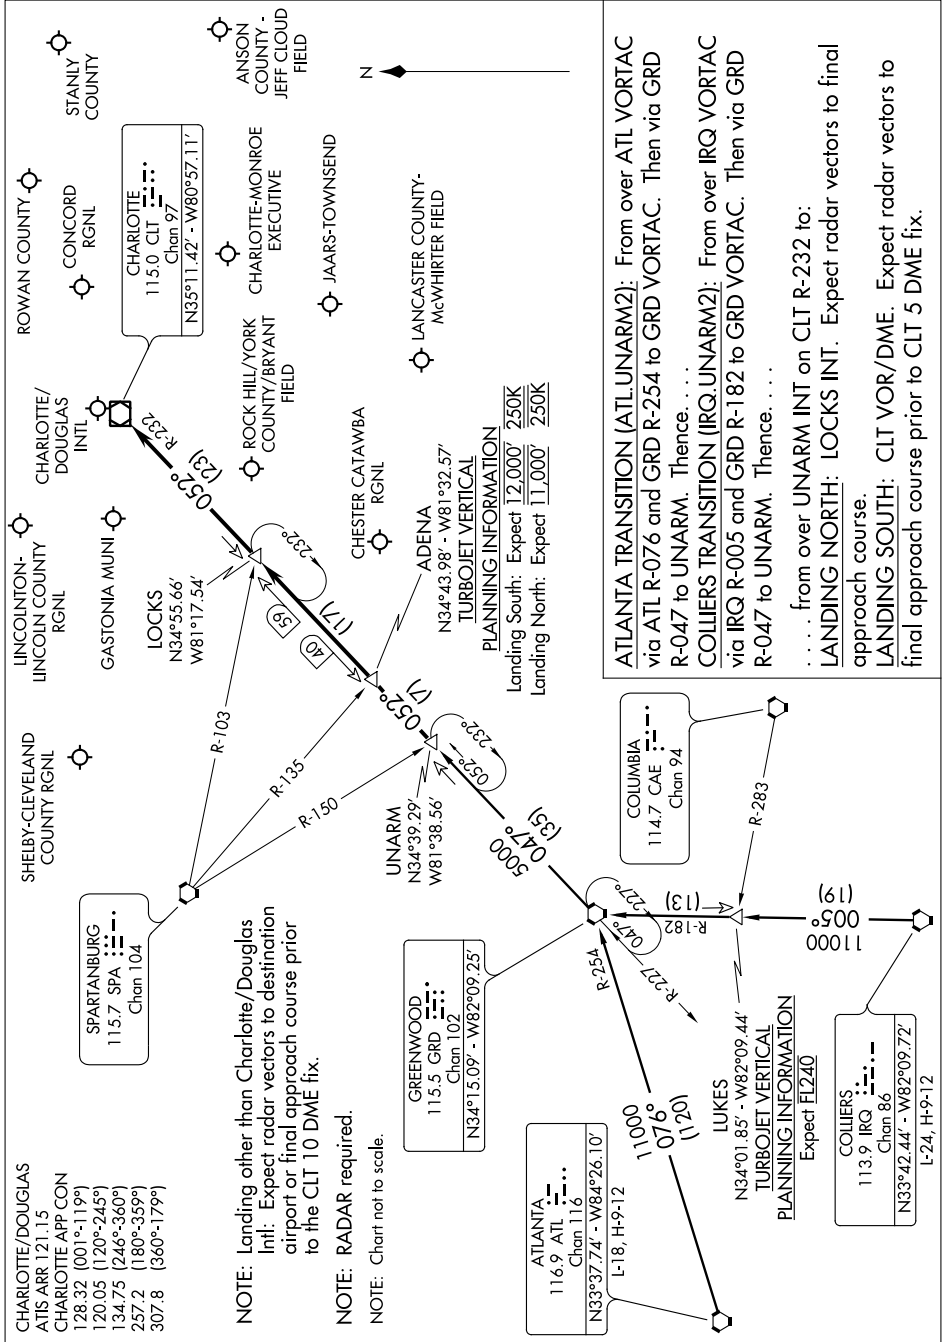

UNARM TWO ARRIVAL

CHARLOTTE, NORTH CAROLINA

SE-2, 07 FEB 2013 to 07 MAR 2013

SE-2, 07 FEB 2013 to 07 MAR 2013

UNARM TWO ARRIVAL

CHARLOTTE, NORTH CAROLINA