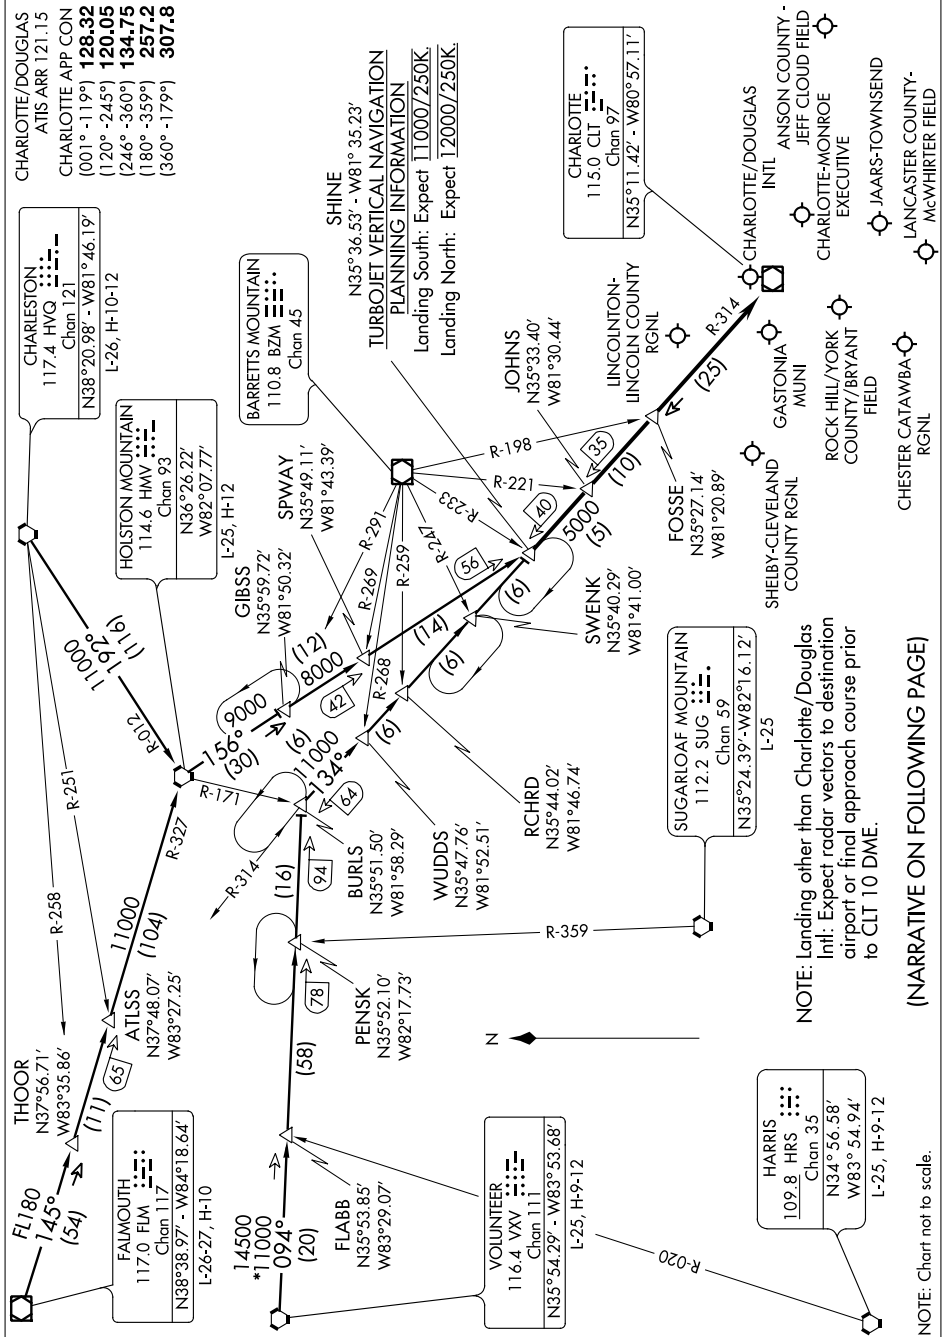

SHINE SIX ARRIVAL

CHARLOTTE, NORTH CAROLINA

SE-2, 07 FEB 2013 to 07 MAR 2013

NOTE: Landing other than Charlotte/Douglas
 Intl: Expect radar vectors to destination
 airport or final approach course prior
 to CLT 10 DME.

(NARRATIVE ON FOLLOWING PAGE)

NOTE: Chart not to scale.

SHINE SIX ARRIVAL

CHARLOTTE, NORTH CAROLINA

SE-2, 07 FEB 2013 to 07 MAR 2013