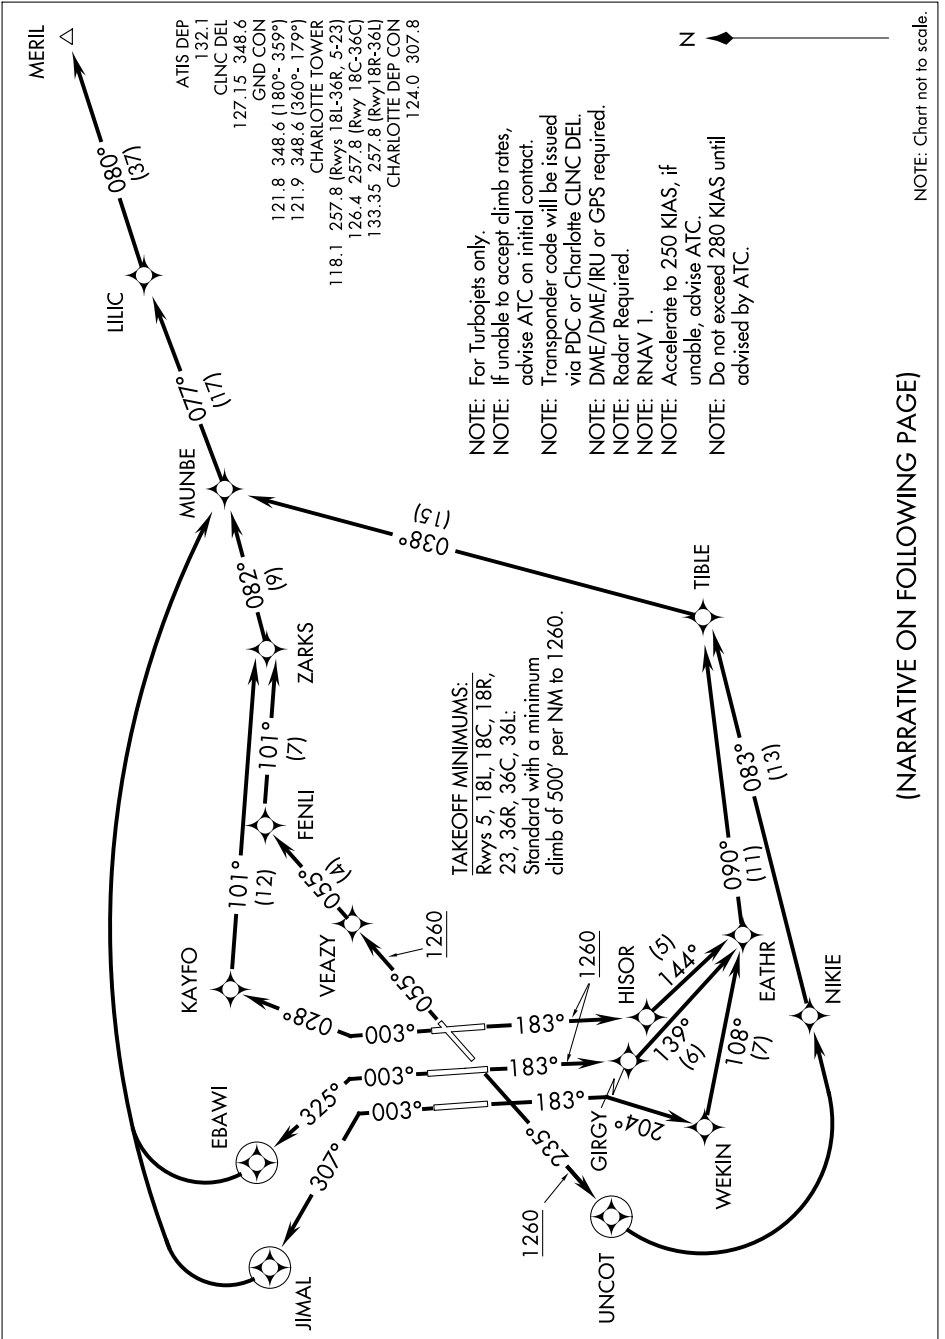

MERIL SIX DEPARTURE (RNAV)

SL-78 (FAA)

CHARLOTTE/DOUGLAS INTL (CLT)
CHARLOTTE, NORTH CAROLINA

SE-2, 07 FEB 2013 to 07 MAR 2013

(NARRATIVE ON FOLLOWING PAGE)

SE-2, 07 FEB 2013 to 07 MAR 2013