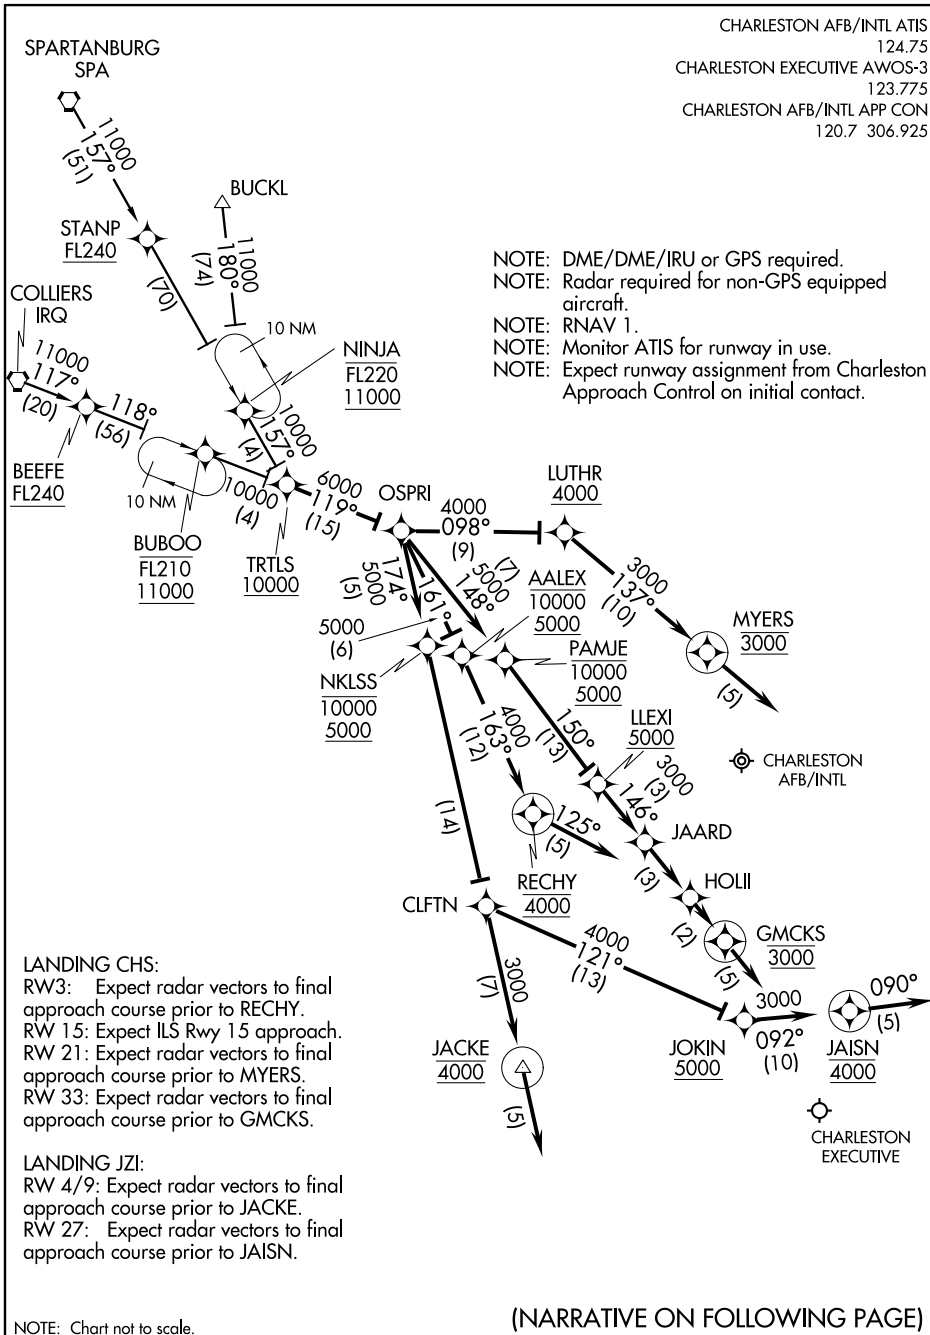

OSPRI THREE ARRIVAL (RNAV)

ST-76 (FAA)

CHARLESTON, SOUTH CAROLINA

CHARLESTON AFB/INTL ATIS

124.75

CHARLESTON EXECUTIVE AWOS-3

123.775

CHARLESTON AFB/INTL APP CON

120.7 306.925

SE-2, 07 FEB 2013 to 07 MAR 2013

SE-2, 07 FEB 2013 to 07 MAR 2013