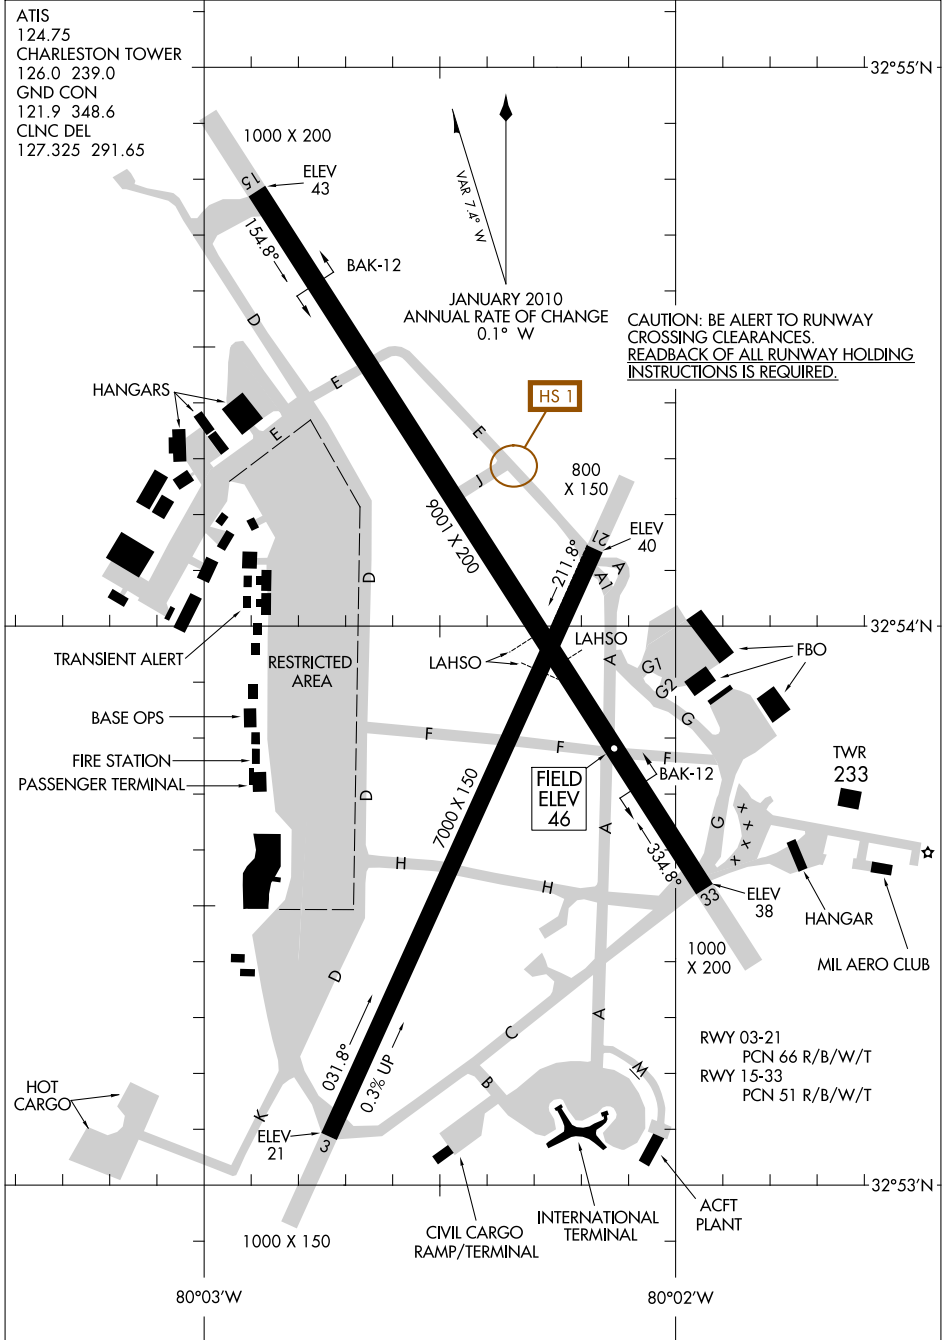

AIRPORT DIAGRAM

CHARLESTON AFB/INTL (CHS)
CHARLESTON, SOUTH CAROLINA

AL-76 (FAA)

SE-2, 07 FEB 2013 to 07 MAR 2013

SE-2, 07 FEB 2013 to 07 MAR 2013

AIRPORT DIAGRAM

CHARLESTON, SOUTH CAROLINA
CHARLESTON AFB/INTL (CHS)