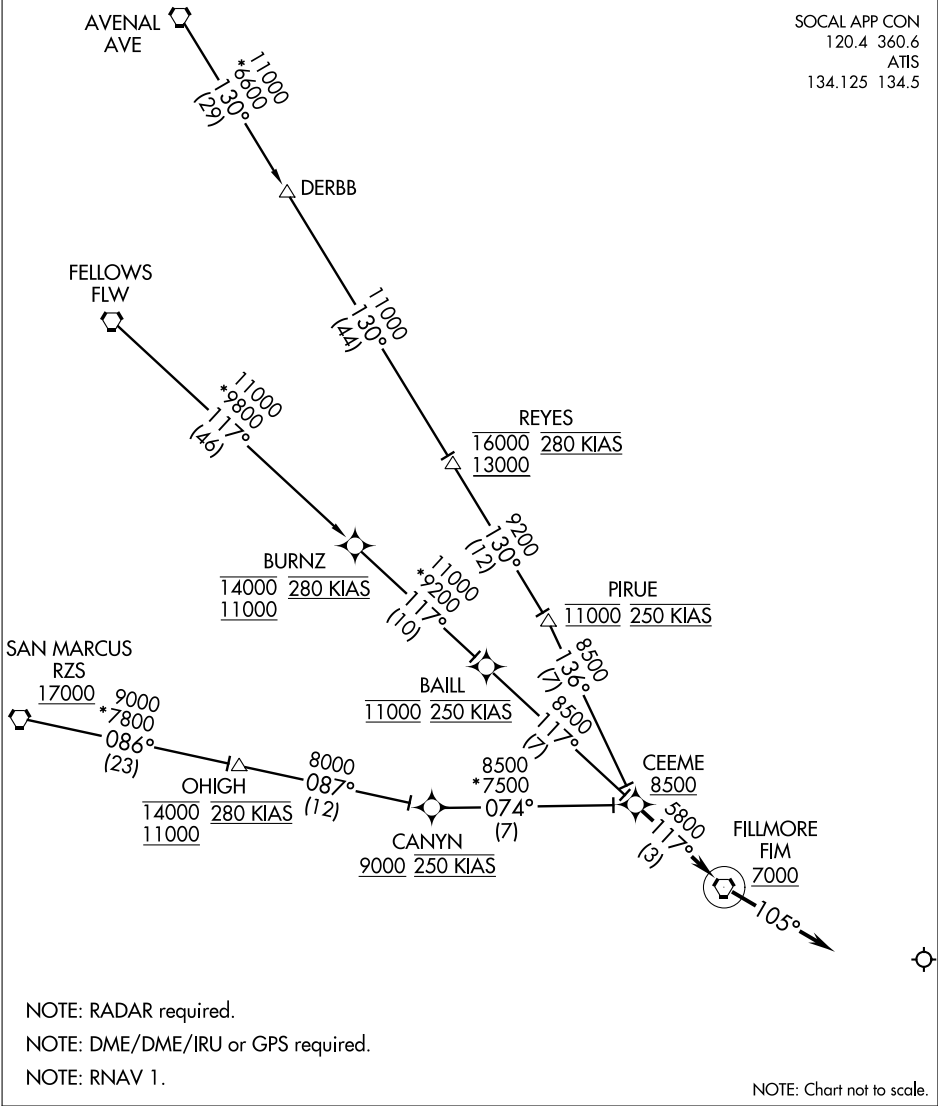

(CEEME.CEEME1) 11181

CEEME ONE ARRIVAL (RNAV)

ST-67 (FAA)

BOB HOPE
BURBANK, CALIFORNIA

SOCAL APP CON
120.4 360.6
ATIS
134.125 134.5

SW-3, 07 FEB 2013 to 07 MAR 2013

SW-3, 07 FEB 2013 to 07 MAR 2013

AVENAL TRANSITION (AVE.CEEME1)

DERBB TRANSITION (DERBB.CEEME1)

FELLOWS TRANSITION (FLW.CEEME1)

SAN MARCUS TRANSITION (RZS.CEEME1)

From CEEME on track 117° to cross FIM VORTAC at or above 7000. Depart FIM VORTAC heading 105°. Expect RADAR vectors to the final approach course.

CEEME ONE ARRIVAL (RNAV)

(CEEME.CEEME1) 11181

BURBANK, CALIFORNIA
BOB HOPE