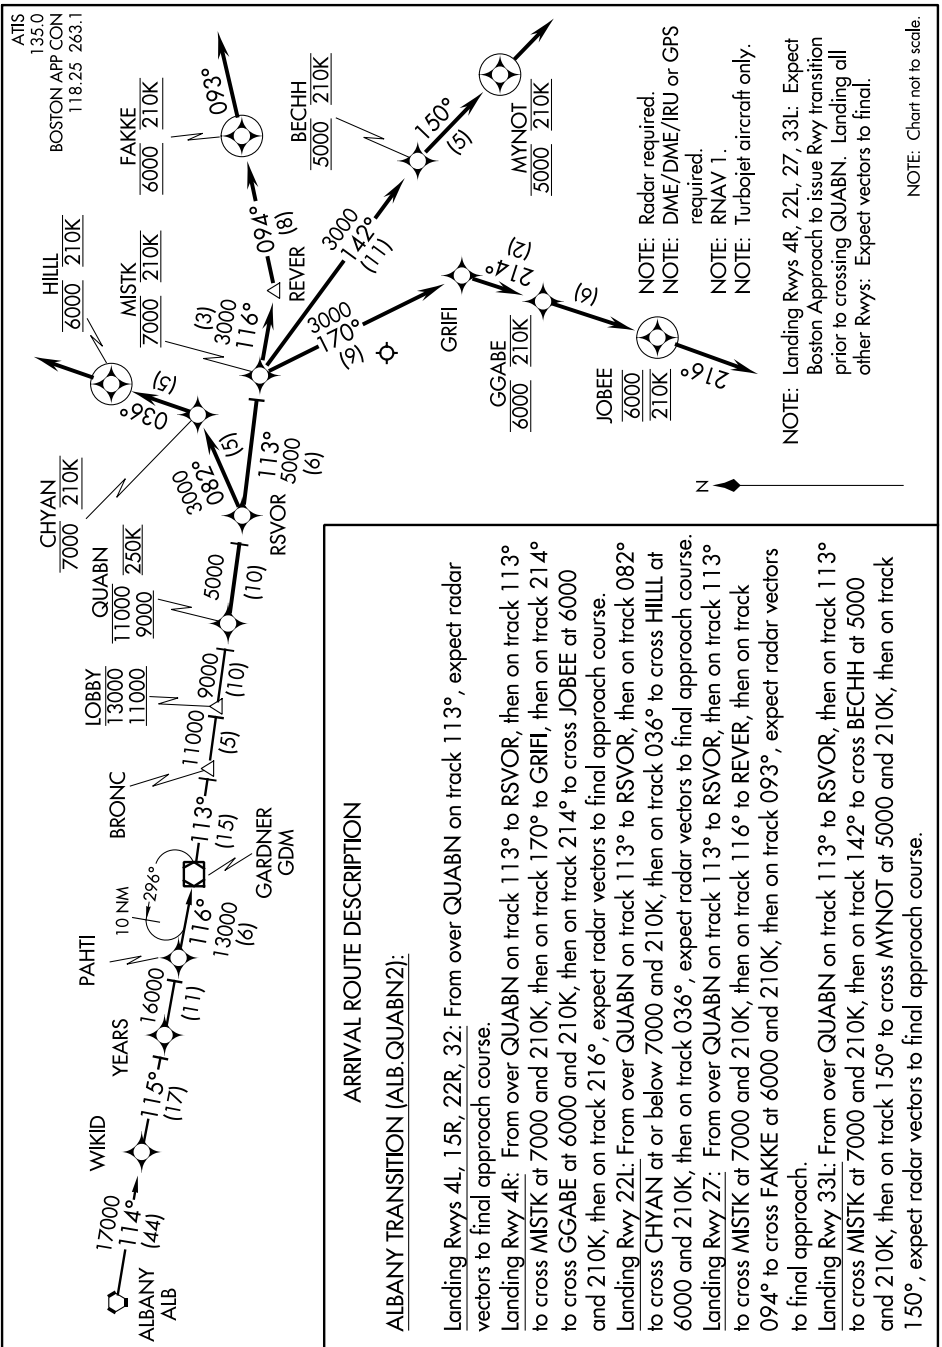

QUABN TWO ARRIVAL (RNAV)

NE-1, 07 FEB 2013 to 07 MAR 2013

QUABN TWO ARRIVAL (RNAV)

NE-1, 07 FEB 2013 to 07 MAR 2013

NOTE: Chart not to scale.