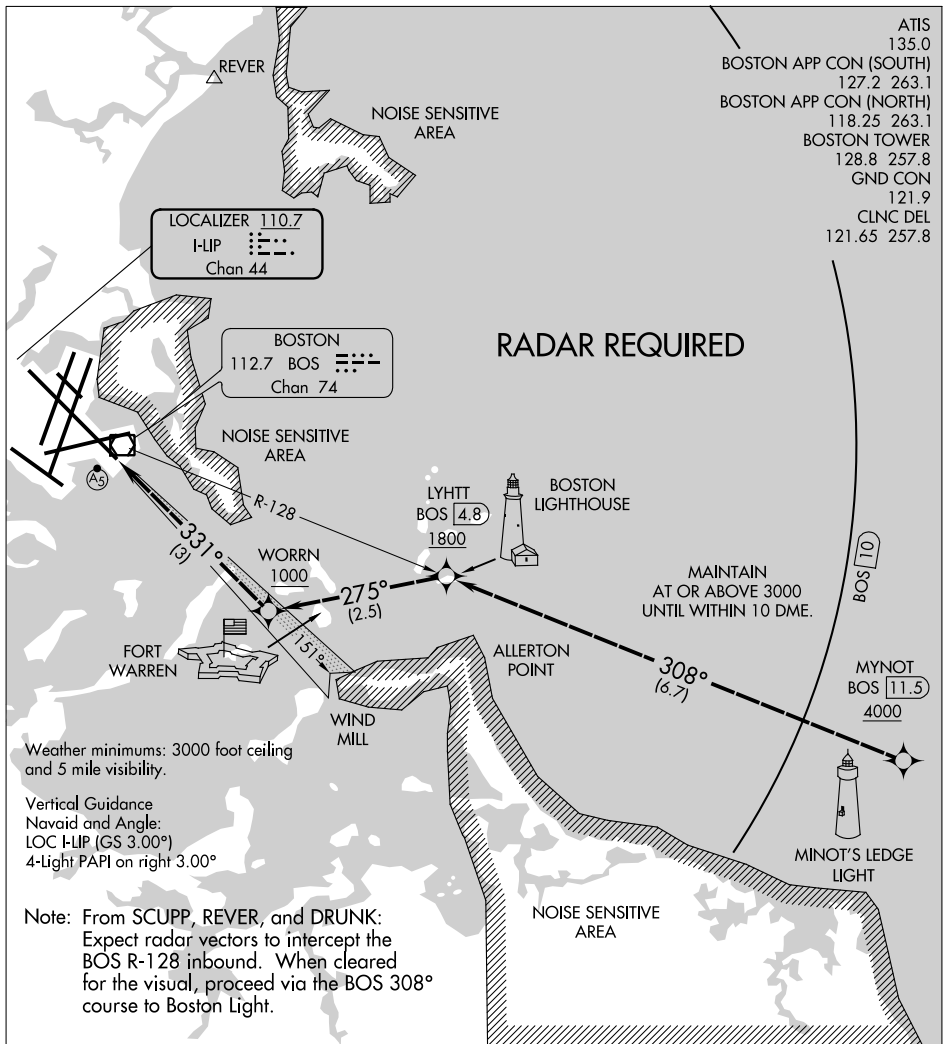

Orig 11069

LIGHT VISUAL RWY 33L

GENERAL EDWARD LAWRENCE LOGAN INTL (BOS)
AL-58 (FAA) BOSTON, MASSACHUSETTS

NE-1, 07 FEB 2013 to 07 MAR 2013

NE-1, 07 FEB 2013 to 07 MAR 2013

LIGHT VISUAL RWY 33L

Orig 11069

BOSTON, MASSACHUSETTS
GENERAL EDWARD LAWRENCE LOGAN INTL (BOS)
42°22'N-71°00'W