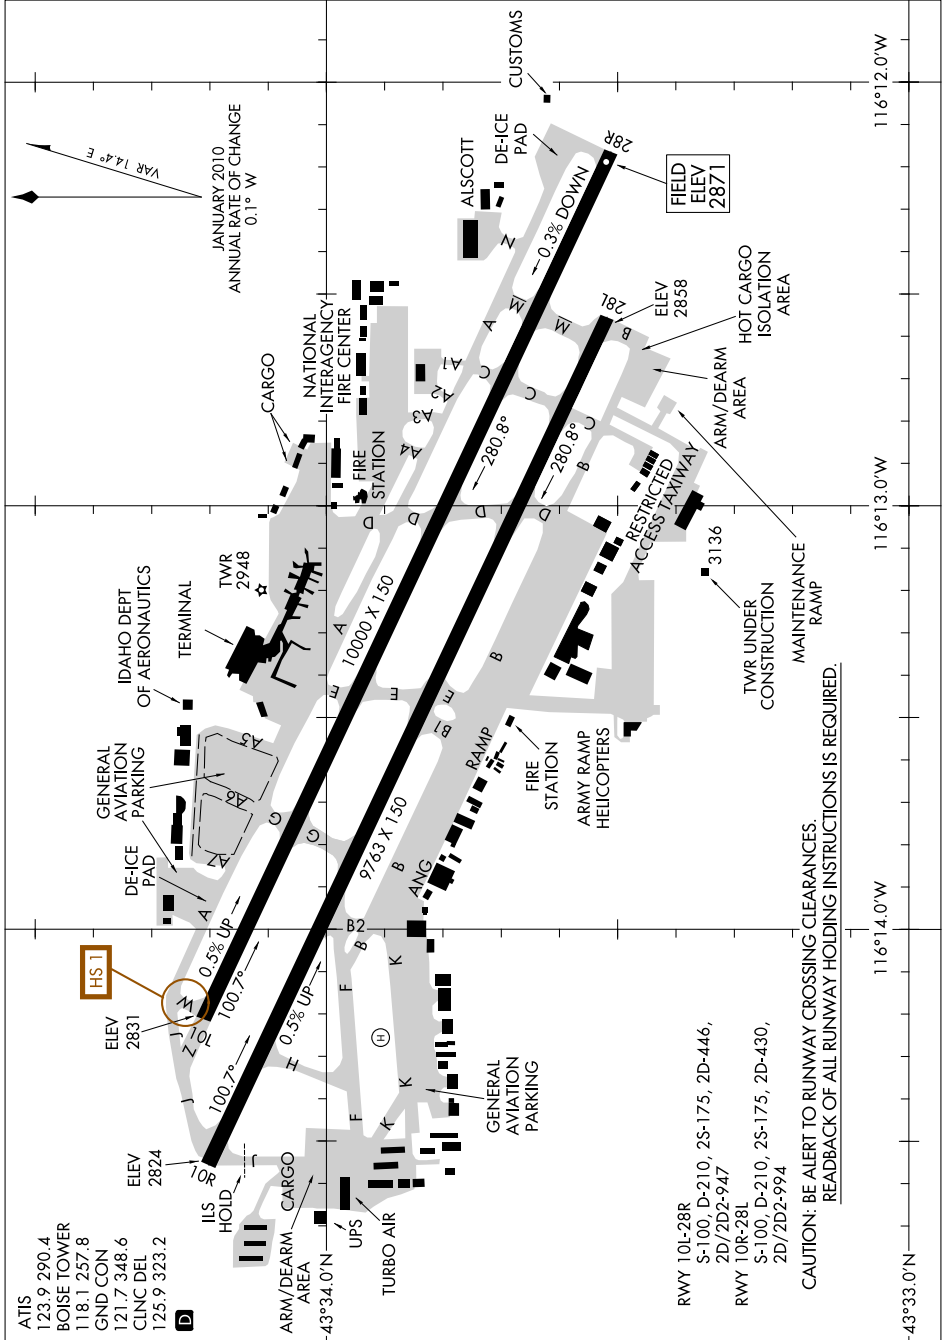

# AIRPORT DIAGRAM

BOISE AIR TERMINAL (GOWEN FIELD) (BOI)

AL-57 (FAA)

BOISE, IDAHO

NW-1, 07 FEB 2013 to 07 MAR 2013

NW-1, 07 FEB 2013 to 07 MAR 2013

# AIRPORT DIAGRAM

BOISE AIR TERMINAL (GOWEN FIELD) (BOI)

BOISE, IDAHO