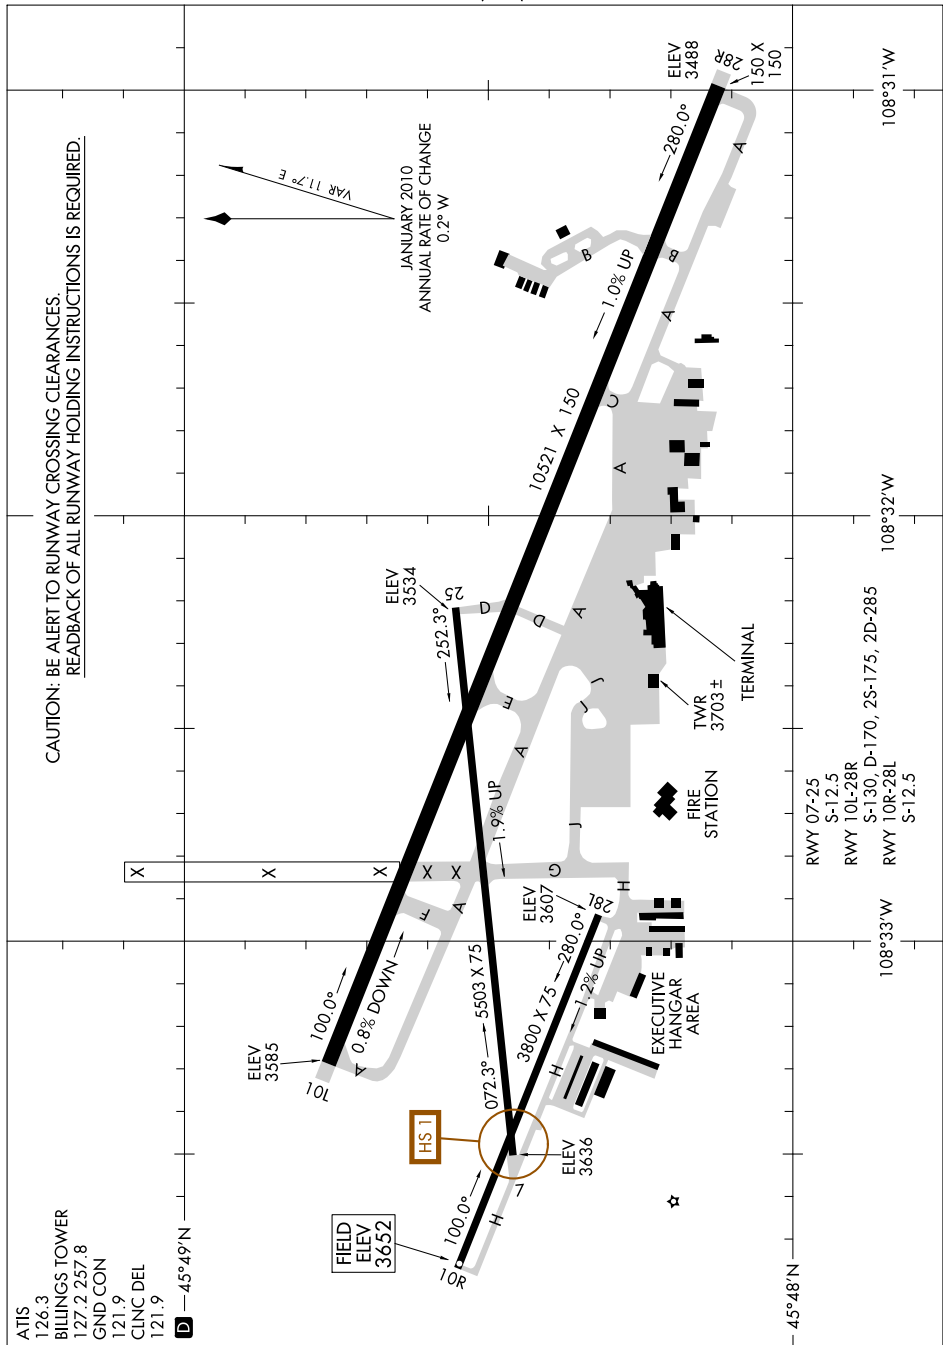

# AIRPORT DIAGRAM

AL-48 (FAA)

BILLINGS LOGAN INTL (BIL)  
BILLINGS, MONTANA

NW-1, 07 FEB 2013 to 07 MAR 2013

NW-1, 07 FEB 2013 to 07 MAR 2013

# AIRPORT DIAGRAM

BILLINGS, MONTANA  
BILLINGS LOGAN INTL (BIL)